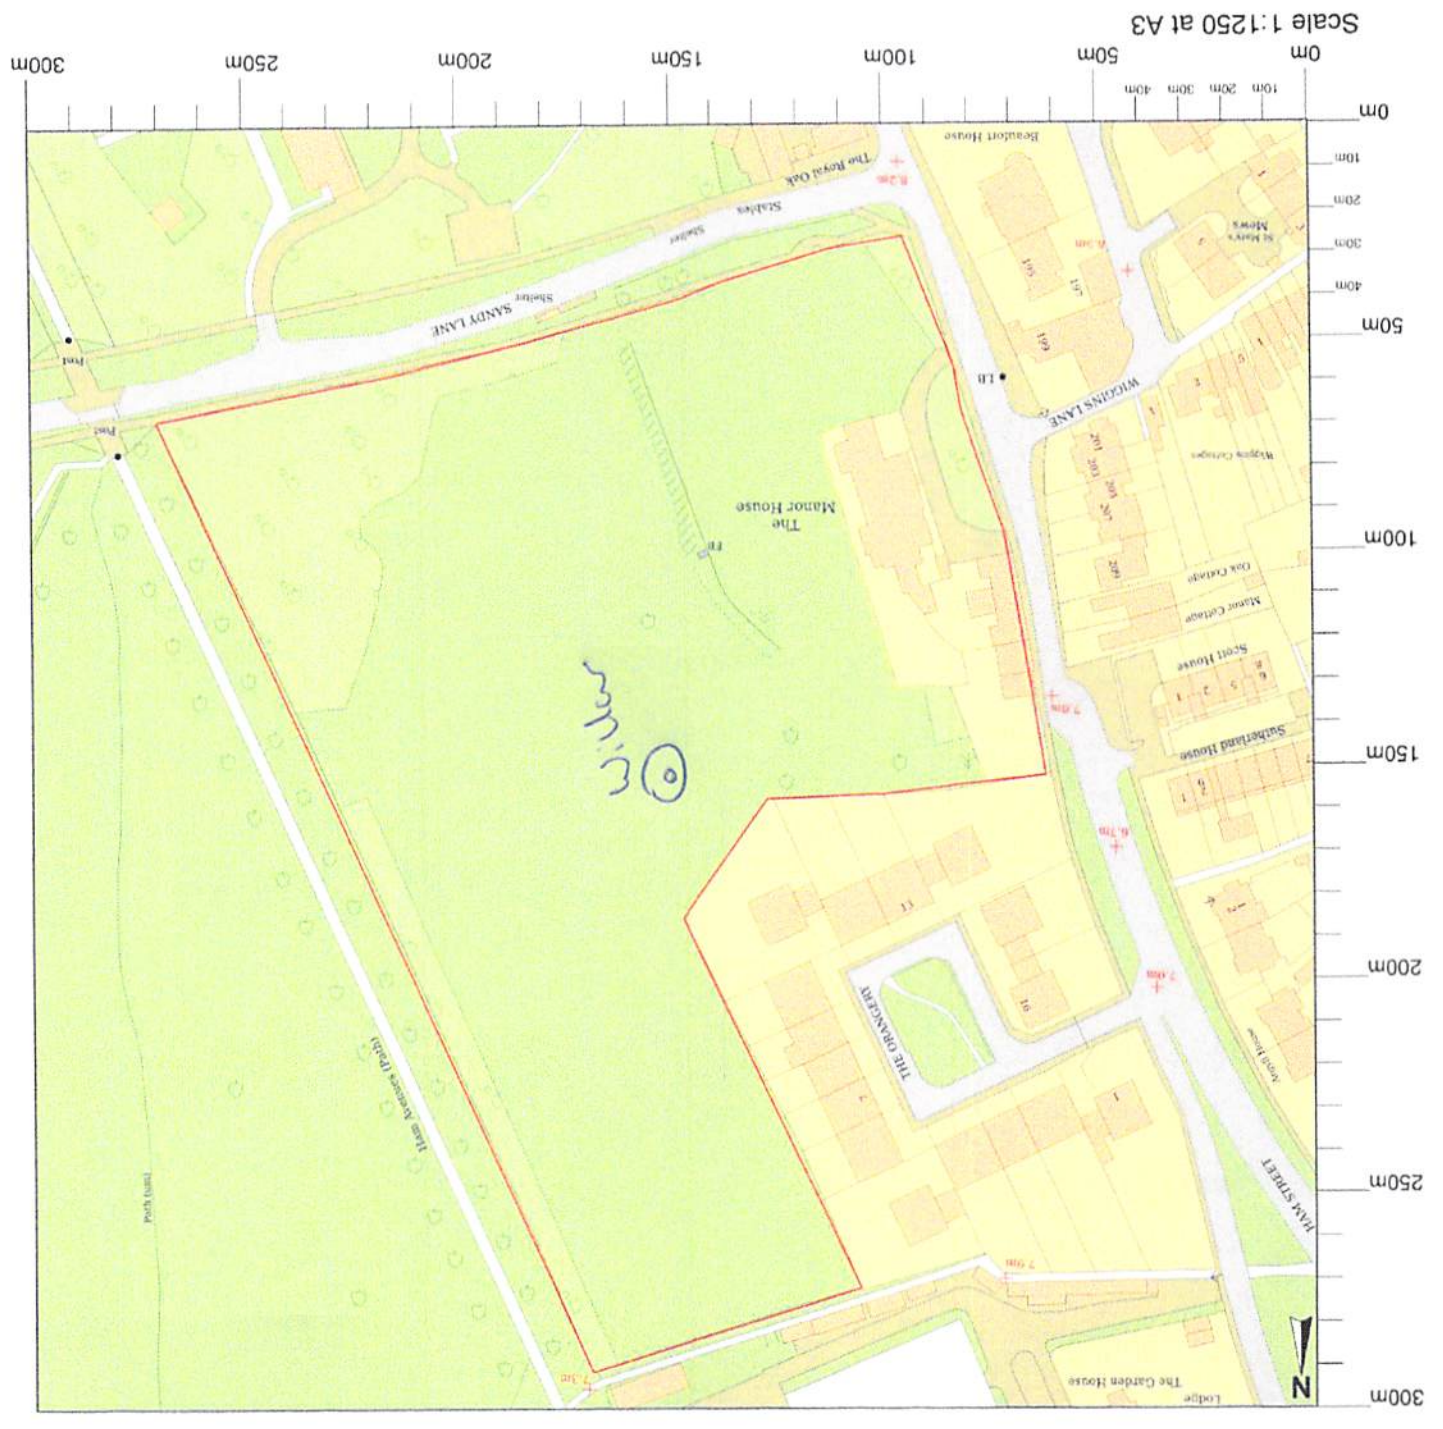

Manor House, Ham Street, Richmond, TW10 7HA

Scale 1:1250 at A3