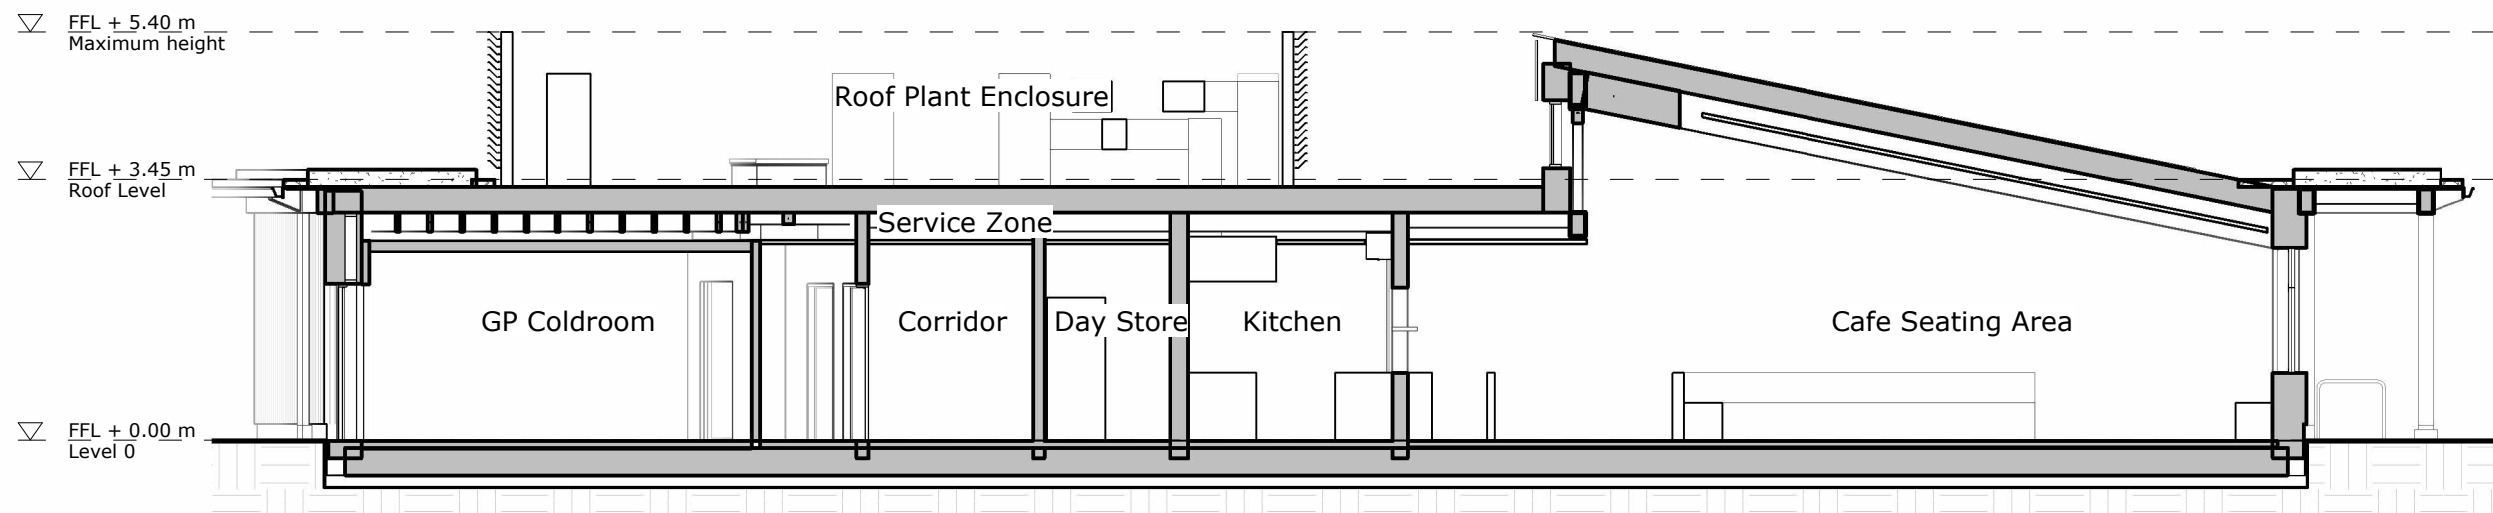

© David Morley Architects
 Do not scale off drawing.
 Check all dimensions on site and advise any discrepancies before commencing work.
 All dimensions in millimetres unless otherwise noted.

1 Section BoH corridor
 1 : 100

2 Section Cafe Kitchen
 1 : 100

P4	18/07/24	Issue for information
P3	08/07/24	Issue for information
P2	03/07/24	Issue for information
P1	12/04/24	Draft Issue for Planning
Rev.	Date	Description

DavidMorleyArchitects

170 Kennington Lane London SE11 5DP
 T +44 (0)20 7430 2444
 davidmorleyarchitects.co.uk

Project
 Roehampton Gate, Richmond Park
 Client
 The Royal Parks

Title
 Building Sections

Project and Drawing Number	Revision
732-15-020	P4
Date	Scale
28/03/2024	1 : 100 @ A3