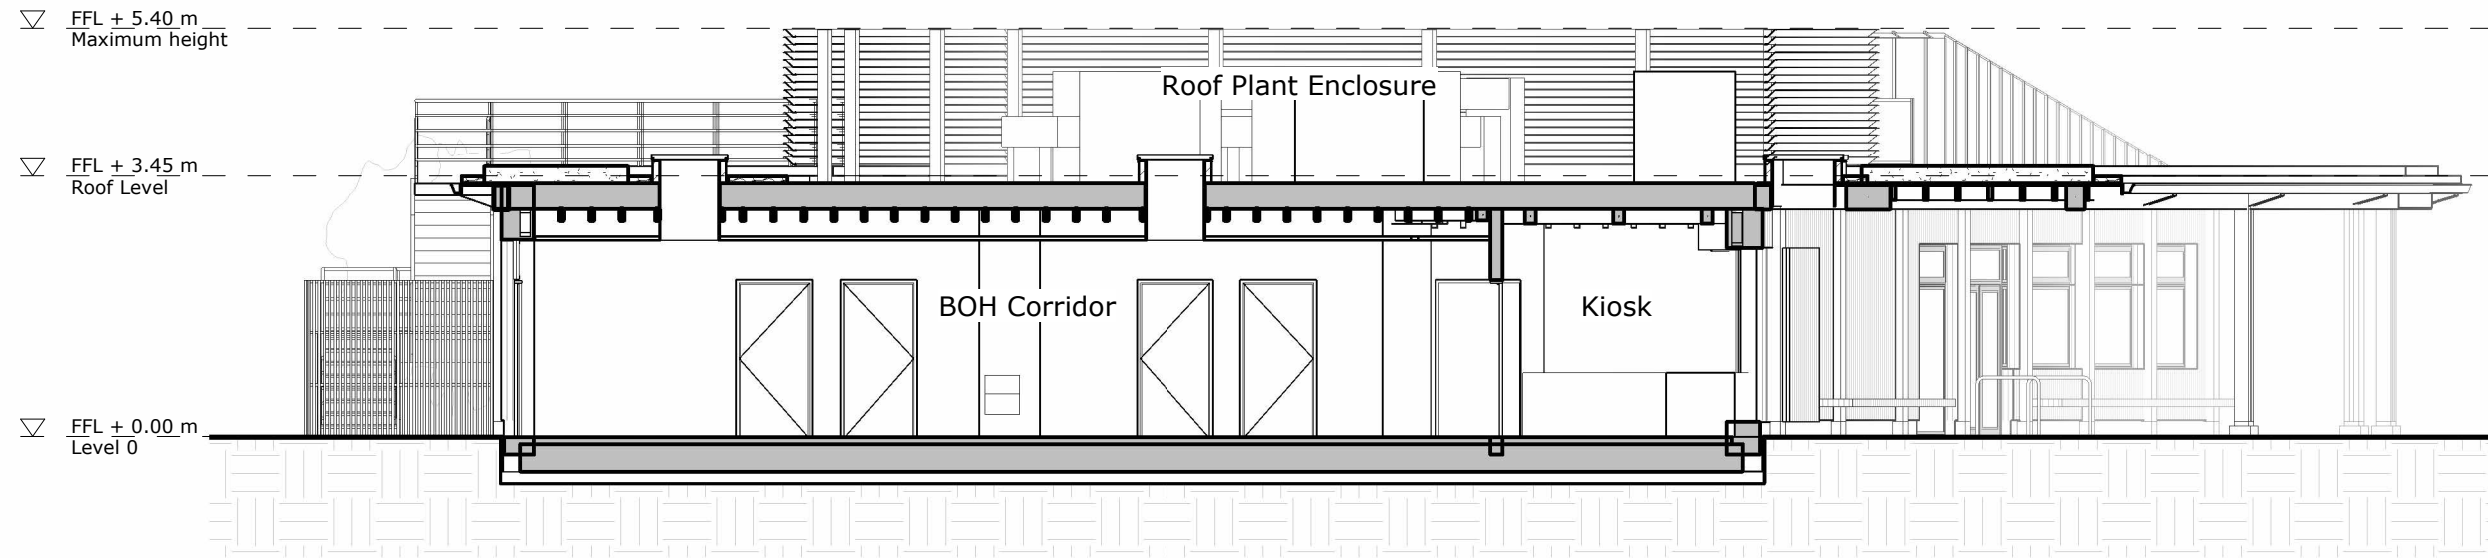

© David Morley Architects
 Do not scale off drawing.
 Check all dimensions on site and advise any discrepancies before commencing work.
 All dimensions in millimetres unless otherwise noted.

1 Section BoH corridor
 1 : 100

2 Section Cafe Kitchen
 1 : 100

P4	18/07/24	Issue for information
P3	08/07/24	Issue for information
P2	03/07/24	Issue for information
P1	12/04/24	Draft Issue for Planning
Rev.	Date	Description

DavidMorleyArchitects