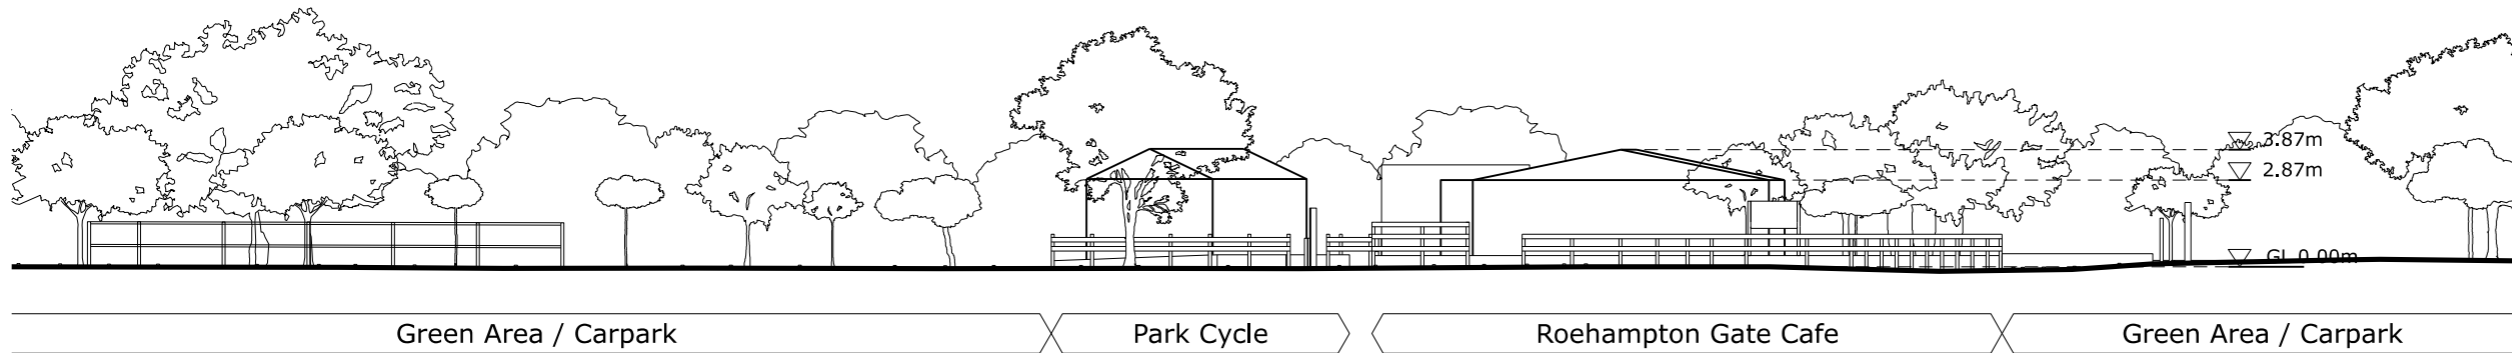

© David Morley Architects
Do not scale off drawing.
Check all dimensions on site and advise any discrepancies before commencing work.
All dimensions in millimetres unless otherwise noted.

--- Park Boundary