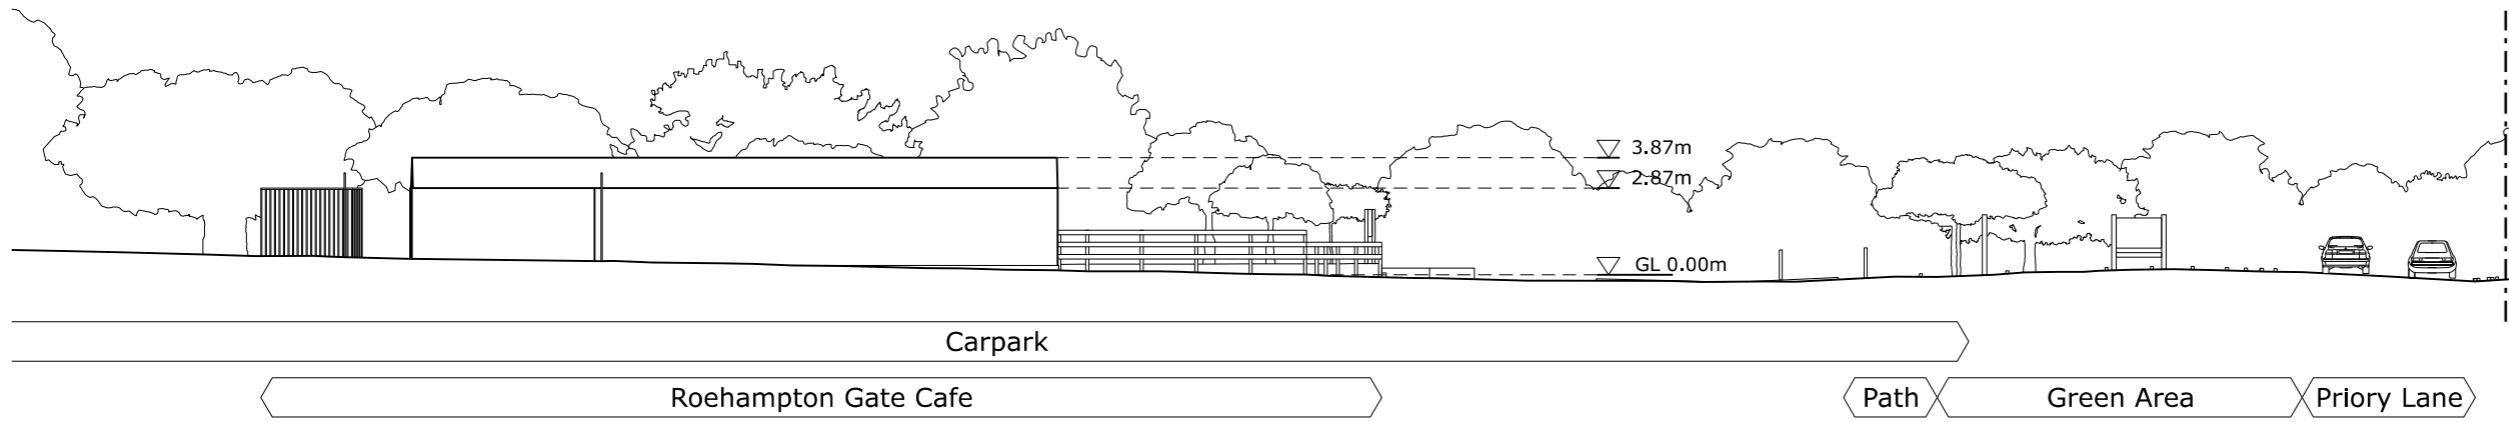

© David Morley Architects
Do not scale off drawing.
Check all dimensions on site and advise any discrepancies before commencing work.
All dimensions in millimetres unless otherwise noted.