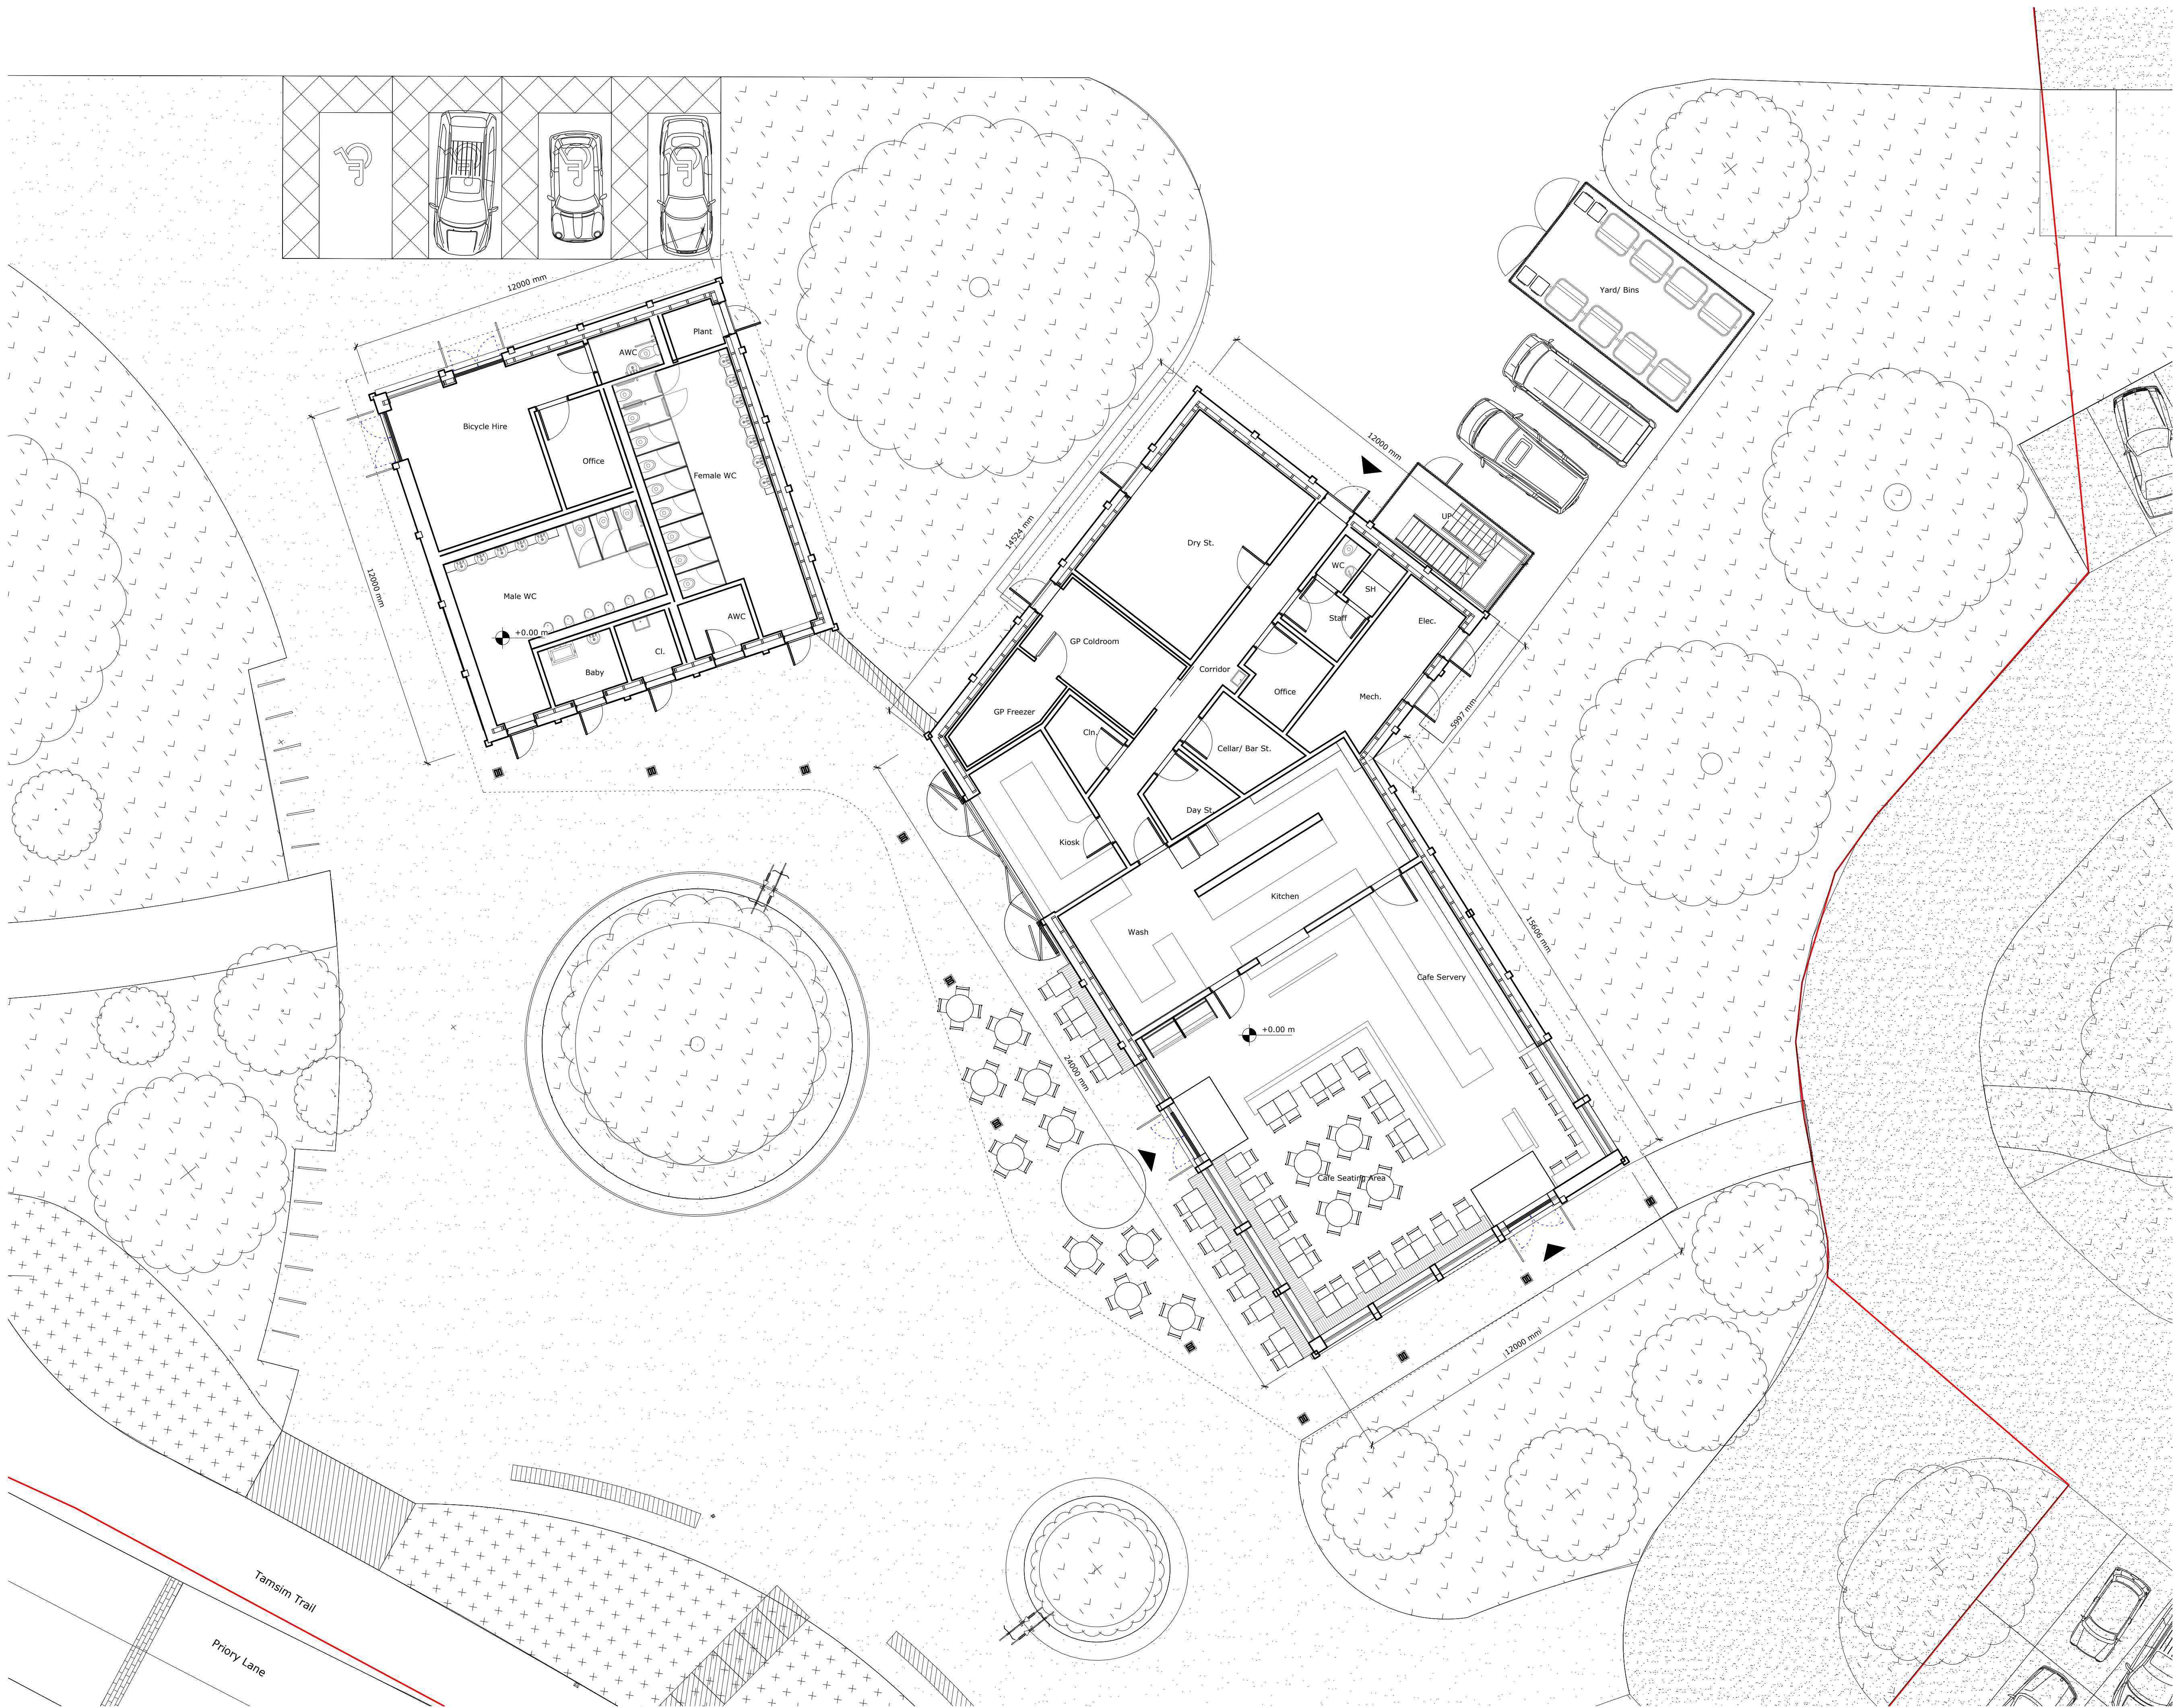

Key Plan

Key

DavidMorleyArchitects

Project: Roehampton Gate, Richmond Park
Client: The Royal Parks

Title: Ground Floor Plan
Drawing Number: 732-15-002
Revision: P4
Date: 12/04/2024
Scale: 1:100 @ A1