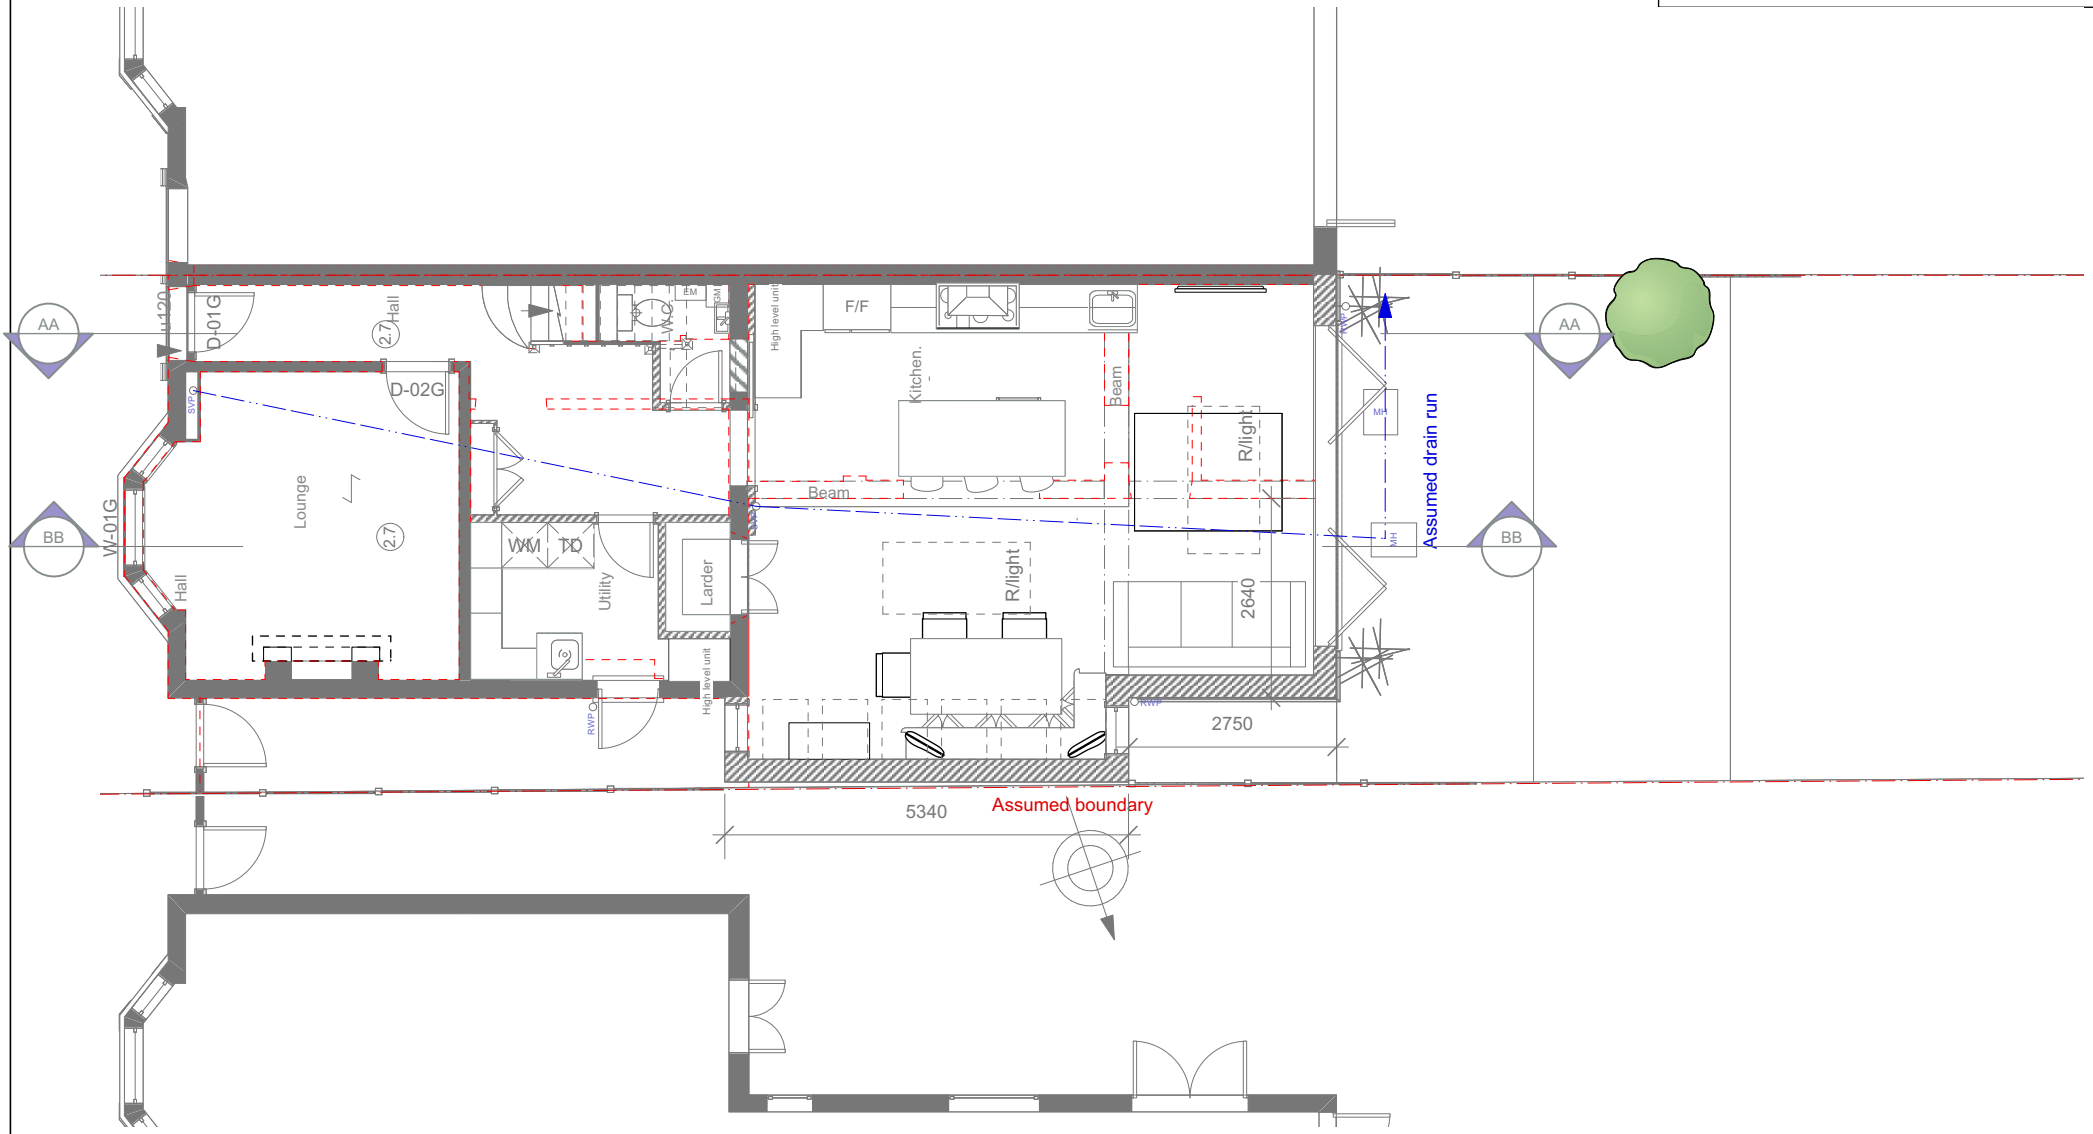

GRÁINNE O'KEEFFE ARCHITECTS LIMITED
 Atrium, 36 Broad Lane, Hampton, TW12 3AZ
 020 8941 1061 07976 389970
 grainnearch@btopenworld.com
www.gokarchitects.co.uk

Job Name
12 Queens Road Teddington

Drawing Name
Ground floor proposed

Job No
2024-09

Dwg No
12

Scale
1:100

Revisions
REV A 310724 GENERAL UPDATES

Last Edited:
**31/7/24
 16:05:43**

Rev No
A