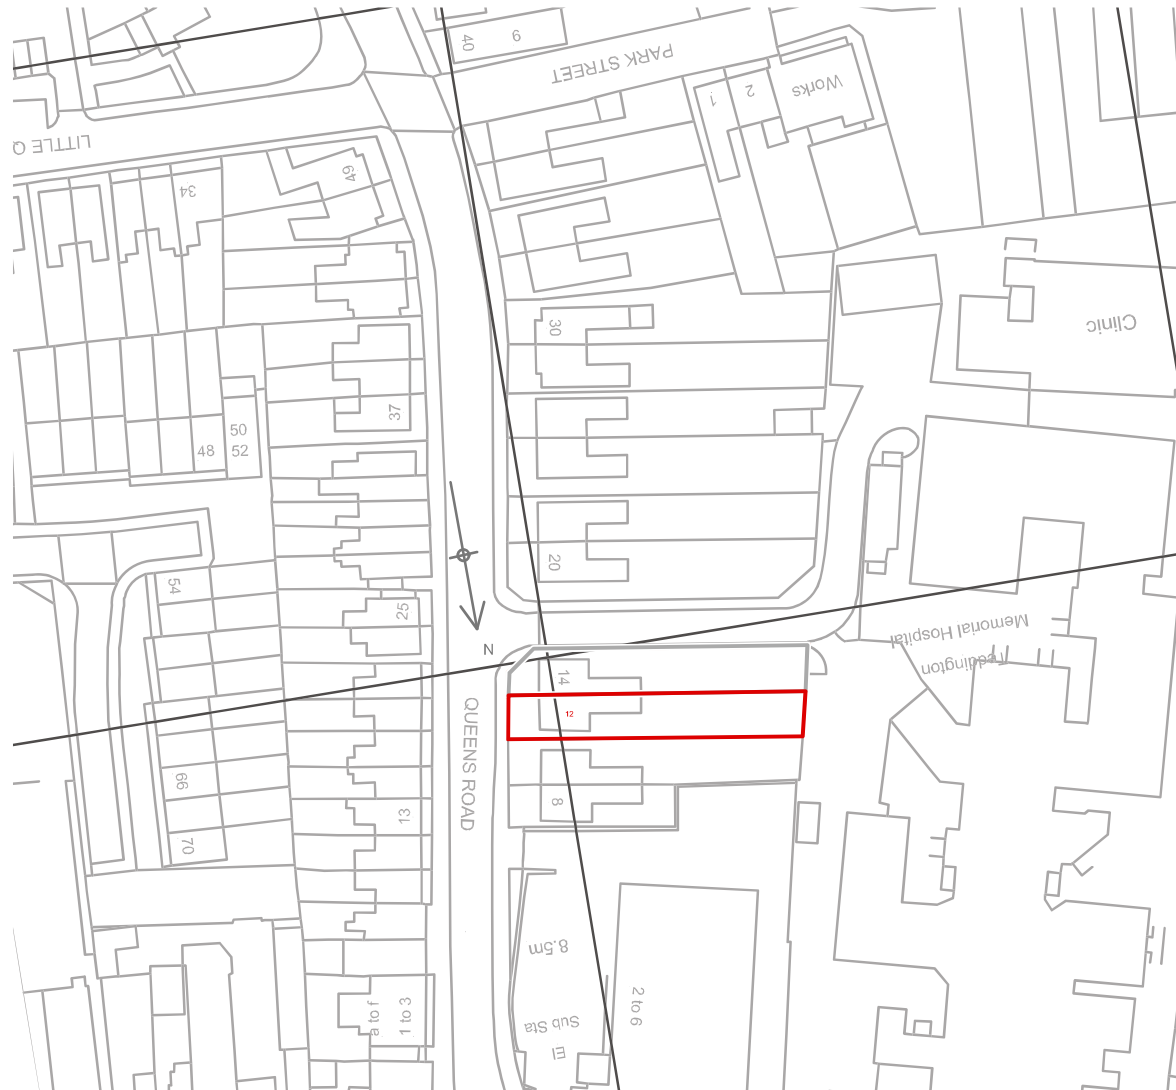

1 OS
 Scale: 1:1250

GRÁINNE O'KEEFFE ARCHITECTS LIMITED

Atrium, 36 Broad Lane, Hampton, TW12 3AZ
 020 8941 1061 07976 389970
 grainnearch@btopenworld.com
www.gokarchitects.co.uk

Job Name
12 Queens Road Teddington

Drawing Name
OS

Job No
2024-09

Dwg No Scale
00 1:1250

Revisions

Rev No

Last Edited:
6/8/24
10:29:49