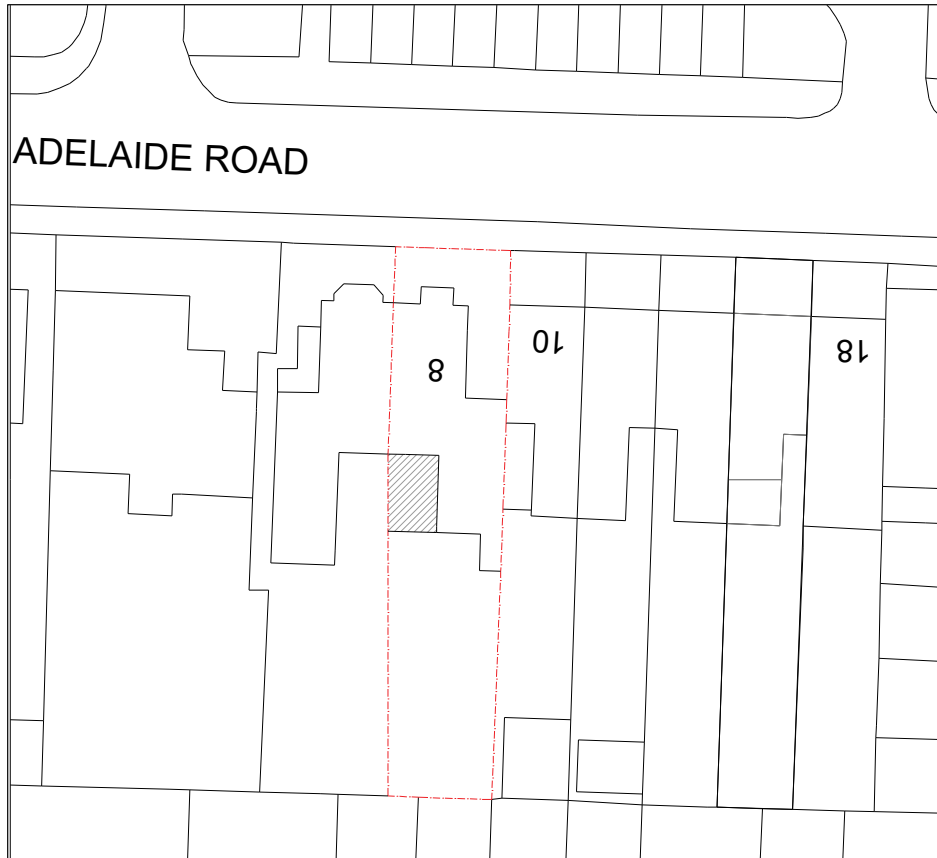

# 8 Adelaide Rd, Teddington TW11 0AY

Proposed Block Plan

Proposed Location Plan