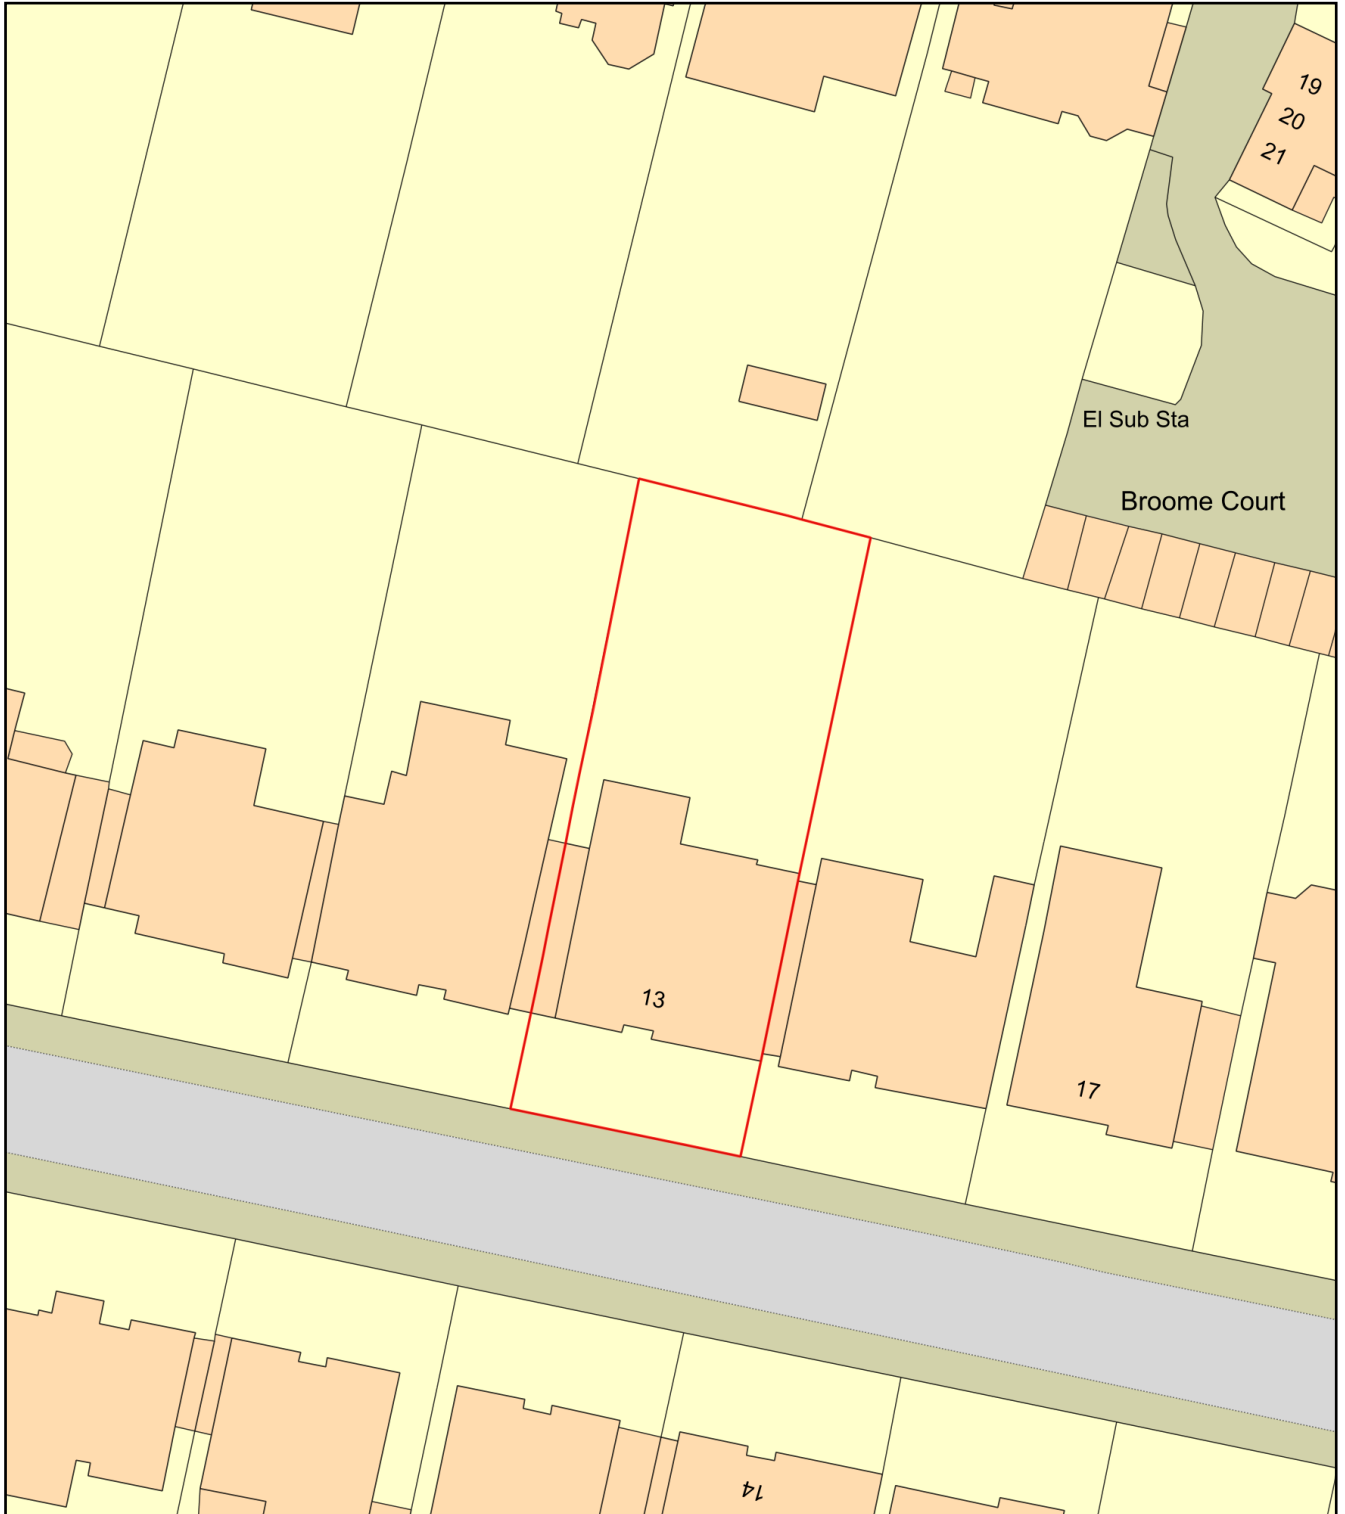

# 13 Lichfield Road - Block Plan

Plan Produced for: Planning Solutions Ltd

Date Produced: 09 Aug 2024

Plan Reference Number: TQRQM24222111548840

Scale: 1:500 @ A4