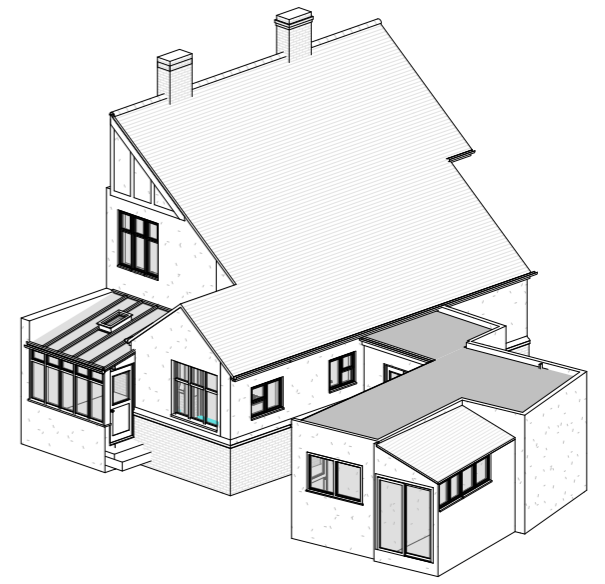

3D View 1

3D View 2