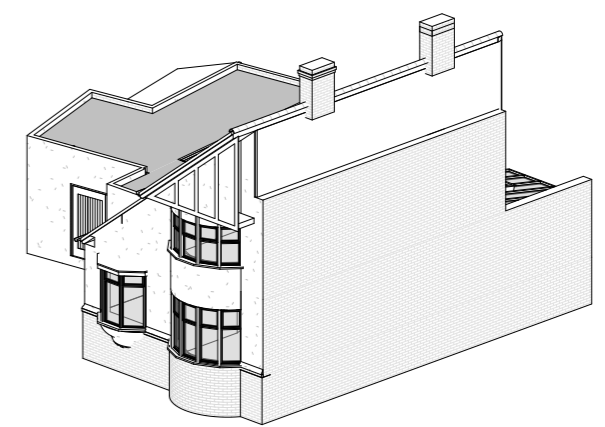

Fluent
ARCHITECTURAL DESIGN SERVICES

FLUENT
ARCHITECTURAL DESIGN SERVICES

TEL: 0800 043 8838
E-MAIL: INFO@FLUENT-ADS.CO.UK
WEB: FLUENT-ADS.CO.UK

81 Ellerman Avenue, Twickenham
Existing Site Plan and 3D Views

Scale @ A3 1 : 200	Drawing number P.M.100
Date 25.03.2024	Project number 2259
Drawn by SZ	Rev A

Key:

- Existing
- Proposed
- SVP
- Boundary line
- Existing drainage
- Proposed drainage
- Overhead

GRAPHIC SCALE: 1:200

No.	Description	Date
A	First draft	25.03.2024