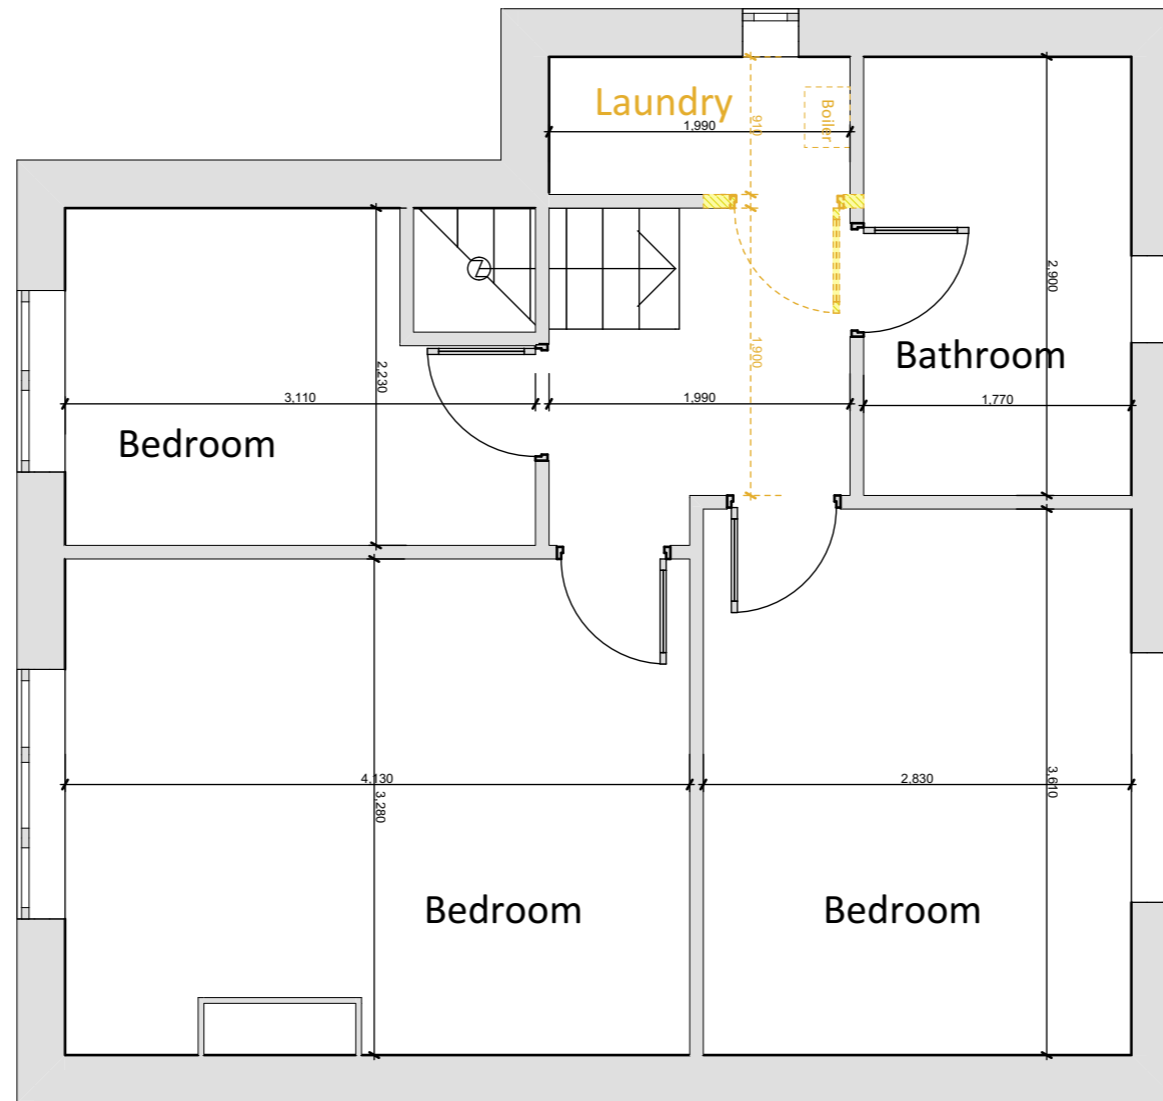

Dimensions to be checked on site by builder.

**Demolished First Floor Plan 1:50**

LINA ARCHITECTURE	CLIENT: Viikdan Torun	ADDRESS: 29 Twining Avenue Twickenham TW2 5LL England	DATE: 27/03/2022	DRAWING SHEET SIZE: A3	REVISION: F 15/08/2024 A Bicen Celik	DRAWN BY: Ayse Bicen Celik
----------------------	--------------------------	---	---------------------	---------------------------	--	-------------------------------