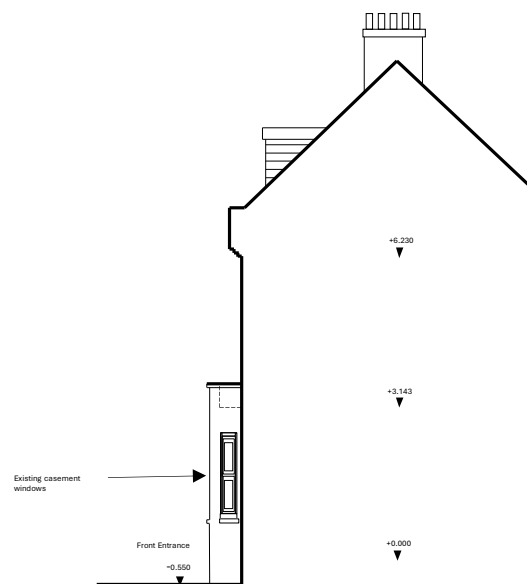

Address:  
103 Sheen Road, Richmond,  
TW9 1YJ

Front elevation  
(existing)

Side elevation  
(existing)

Title:  
Existing front elevation and  
side elevation

Scale 1:100 on A3  
Date: 15 Aug 2024