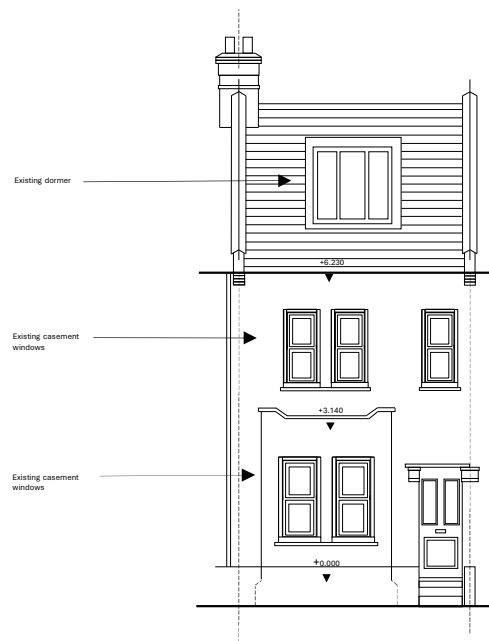

Address:  
103 Sheen Road, Richmond,  
TW9 1YJ

Front elevation  
(existing)

Side elevation  
(existing)

Title:  
Existing front elevation and  
side elevation

Scale 1:100 on A3  
Date: 15 Aug 2024