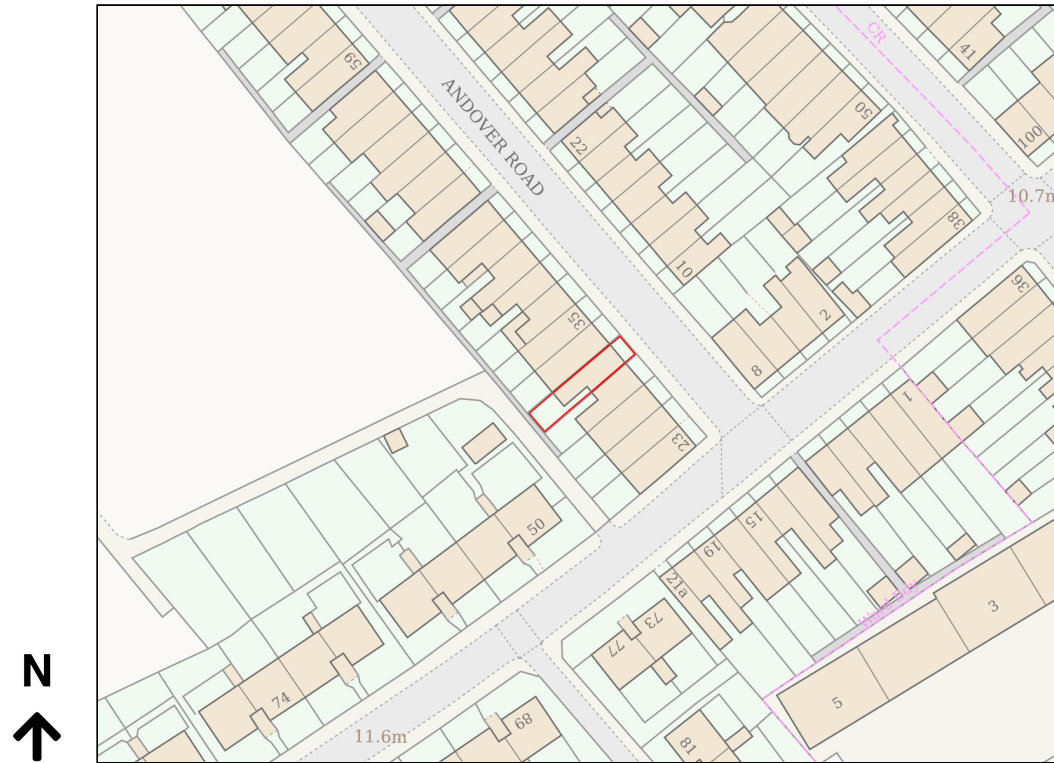

# Location Plan

Site Address: 31, Andover Road, Twickenham, TW2 6PD

Date Produced: 16-Aug-2024

Scale: 1:1250 @A4

Planning Portal Reference: PP-13341091v1