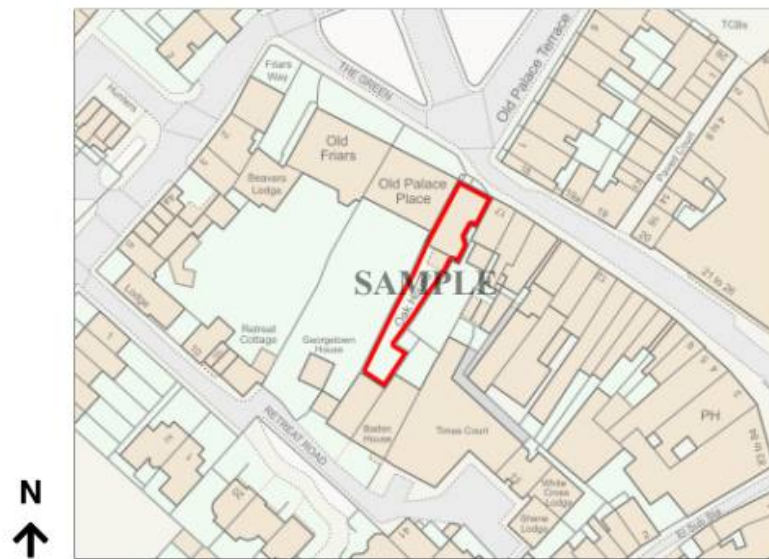

Location Plan

Site Address: Oak House, The Green, Richmond, TW9 1NQ

Date Produced: 18-Aug-2023

Scale: 1:1250 @A4

Planning Portal Reference: PP-12397758v1