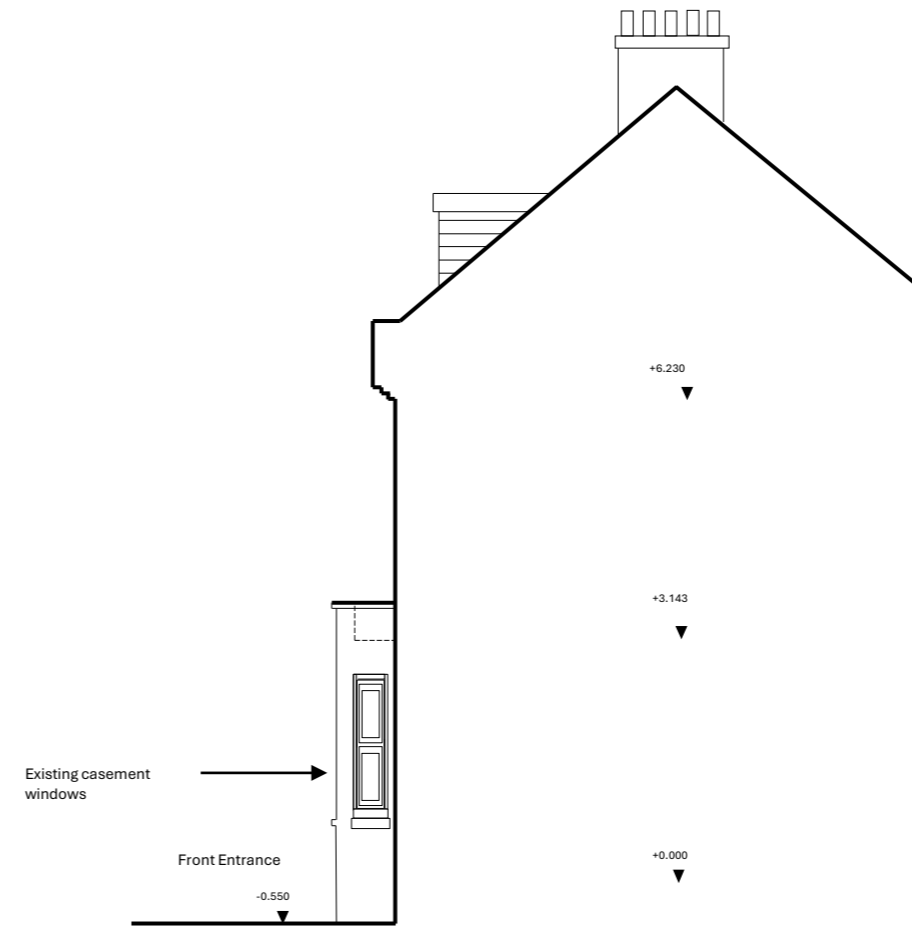

Address:
103 Sheen Road, Richmond,
TW9 1YJ

Title:
Existing front elevation and
side elevation

Date: 21 Aug 2024

Notes: Not to be scaled.
Dimensions to be checked on
site by the contractor.

Front elevation
(existing)

Side elevation
(existing)

Scale 1:100 @ A3