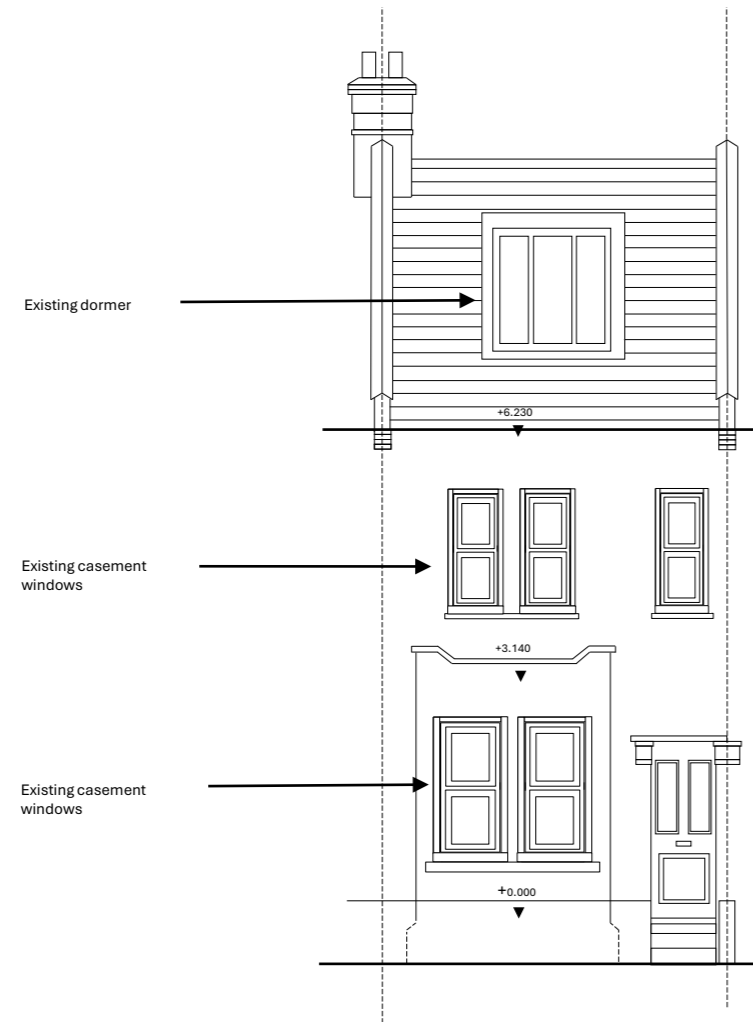

Address:
103 Sheen Road, Richmond,
TW9 1YJ

Title:
Existing front elevation and
side elevation

Date: 21 Aug 2024

Notes: Not to be scaled.
Dimensions to be checked on
site by the contractor.

Front elevation
(existing)

Side elevation
(existing)

Scale 1:100 @ A3