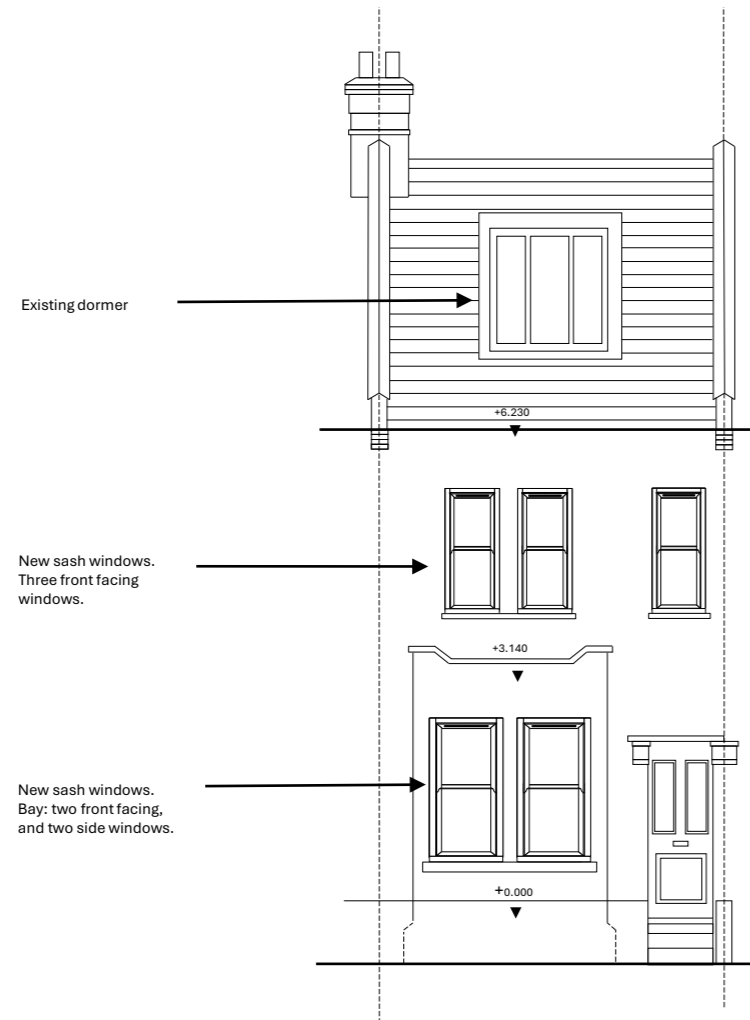

Address:
103 Sheen Road, Richmond,
TW9 1YJ

Title:
Proposed front elevation and
side elevation

Date: 21 Aug 2024

Notes: Not to be scaled.
Dimensions to be checked on
site by the contractor.

Front elevation
(proposed)

Side elevation
(proposed)

Scale 1:100 @ A3