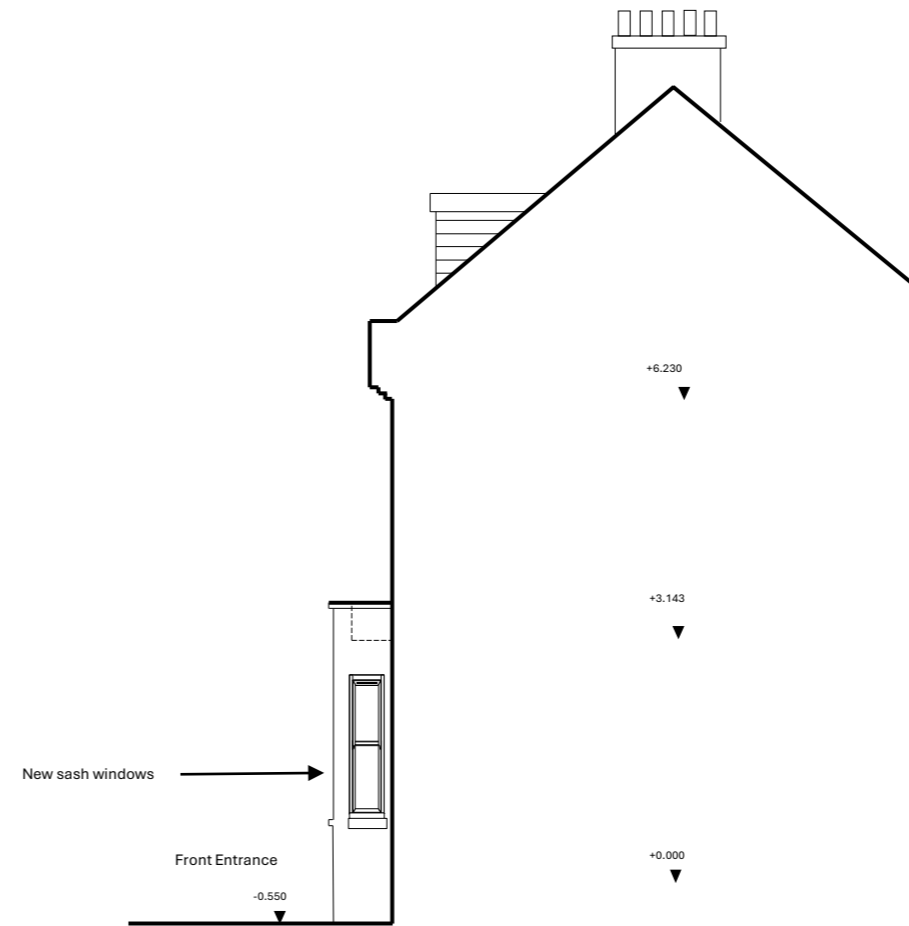

Address:
103 Sheen Road, Richmond,
TW9 1YJ

Title:
Proposed front elevation and
side elevation

Date: 21 Aug 2024

Notes: Not to be scaled.
Dimensions to be checked on
site by the contractor.

Front elevation
(proposed)

Side elevation
(proposed)

Scale 1:100 @ A3