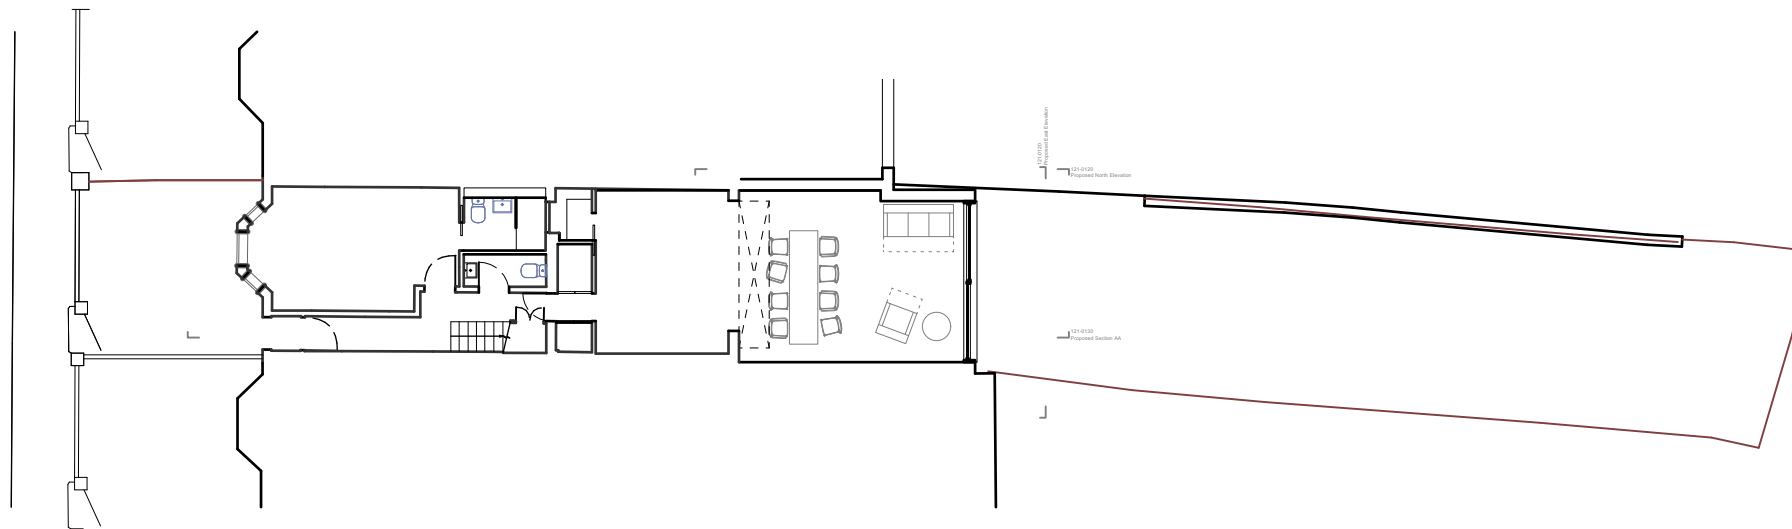

1 - Existing Site Plan
Scale: 1:200

2 - Proposed Site Plan
Scale: 1:200

Singh Fudge Architects

Design Workspace
15 Teddington Business Park
London
TW11 9BQ

t 02032898889
www.singhfudge.com

rev.	date	comment

project	14 Hounslow Road
drawing	Existing and Proposed Site Plan
scale	1:200 @ISO A3
status	
drawing no.	121-0005
revision	