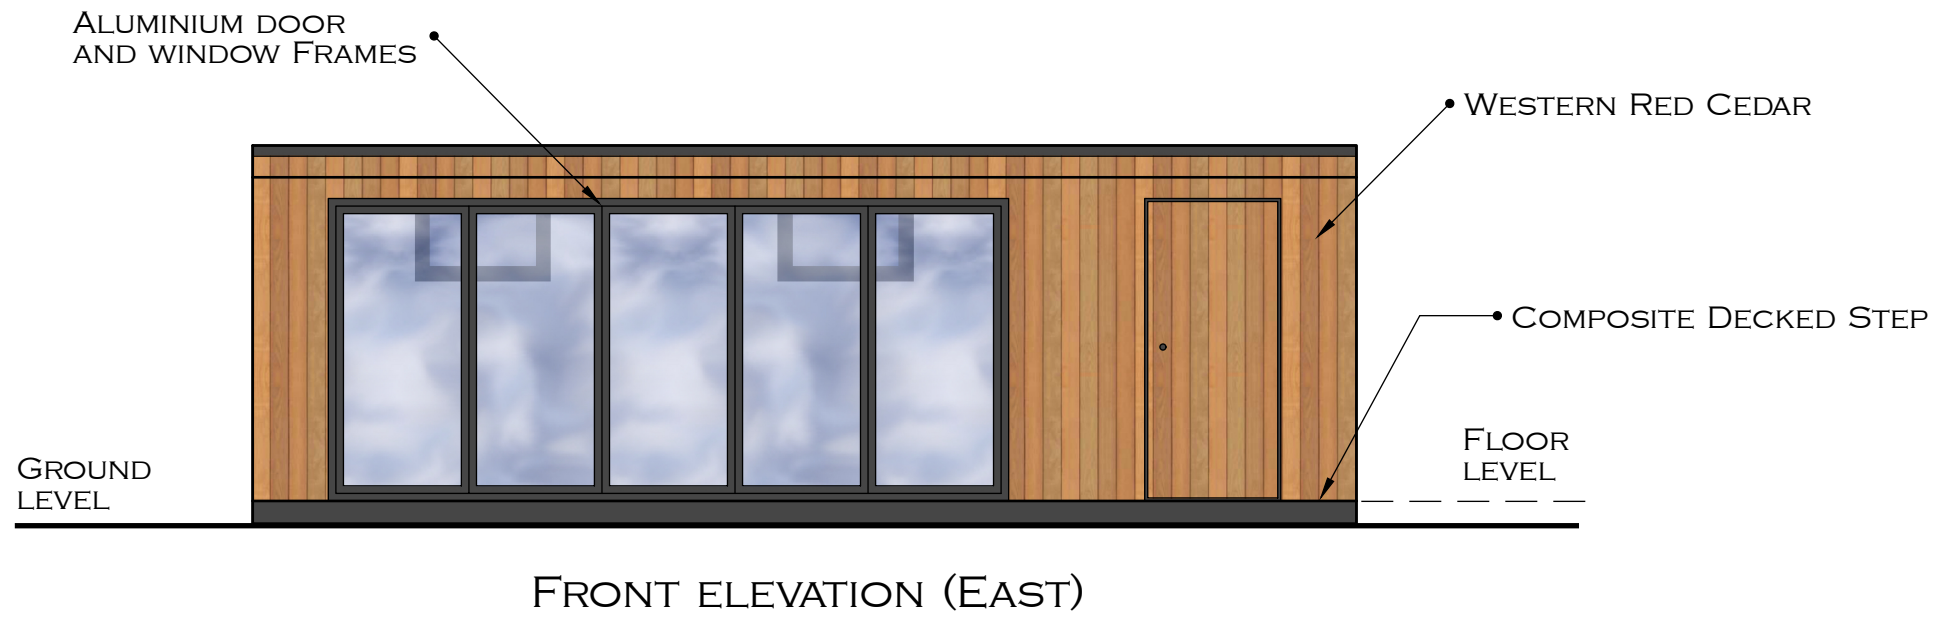

MR AND MRS SIMPSON

73B HIGH STREET  
HAMPTON  
TW12 2SX

PROPOSED  
GARDEN ROOM  
AND STORE

**INFRAME**  
GARDEN ROOMS

THE BRIDGE WORKSPACE  
7B PARKSHOT  
RICHMOND  
SURREY  
TW9 2RD

DM 307  
SHEET 2 OF 4

SCALE 1:50 [A3]  
DATE: 21.08.24