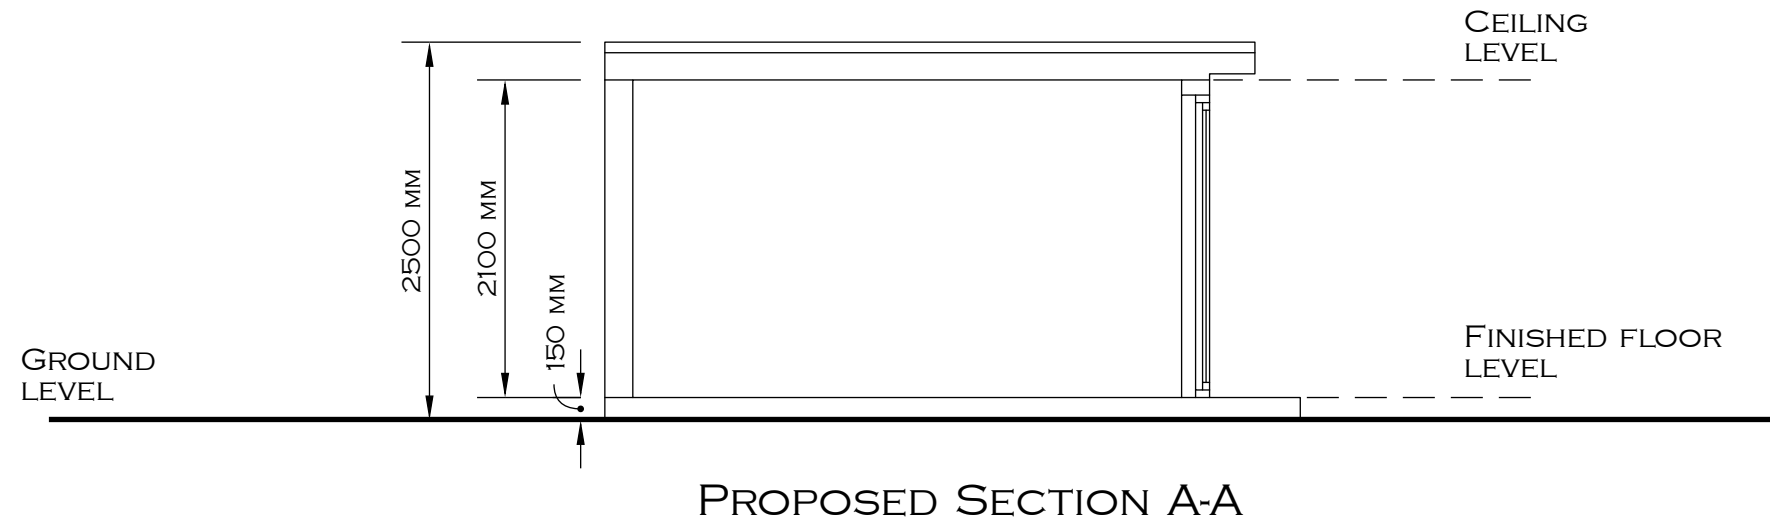

MR AND MRS SIMPSON

73B HIGH STREET
HAMPTON
TW12 2SX

PROPOSED
GARDEN ROOM
AND STORE

INFRAME
GARDEN ROOMS

THE BRIDGE WORKSPACE
7B PARKSHOT
RICHMOND
SURREY
TW9 2RD

DM 307
SHEET 4 OF 4

SCALE 1:50 [A3]
DATE: 21.08.24