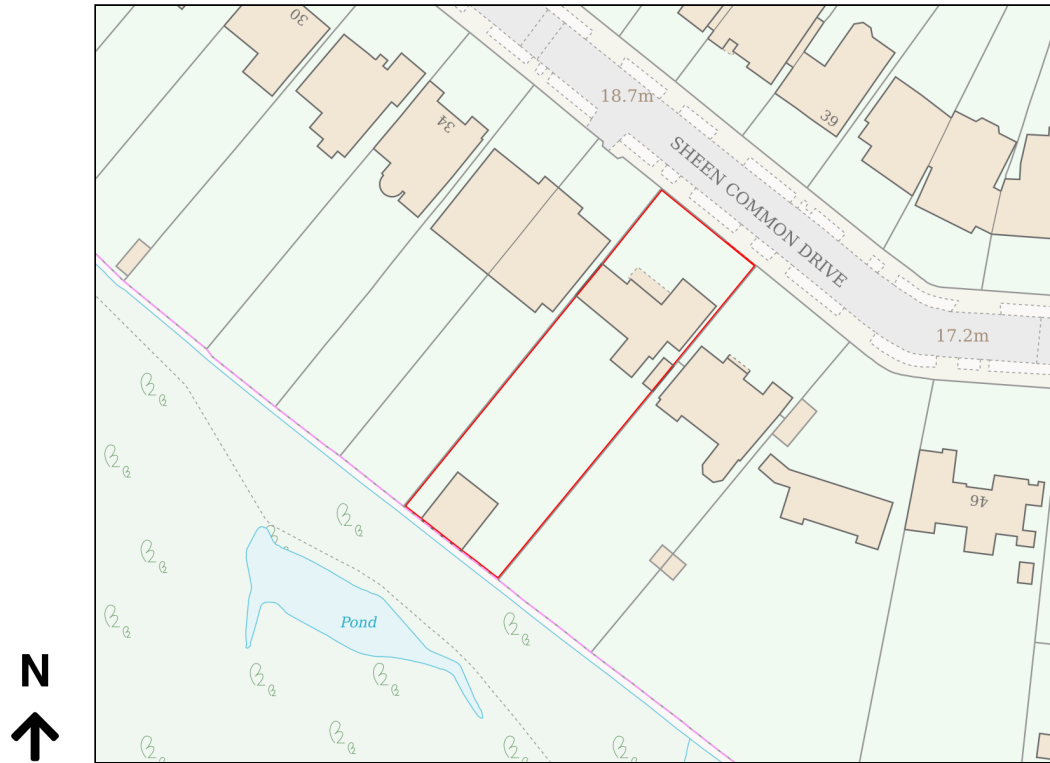

# Location Plan

Site Address: 40, Sheen Common Drive, Richmond, TW10 5BN

Date Produced: 23-Aug-2024

Scale: 1:1250 @A4

Planning Portal Reference: PP-13190978v1