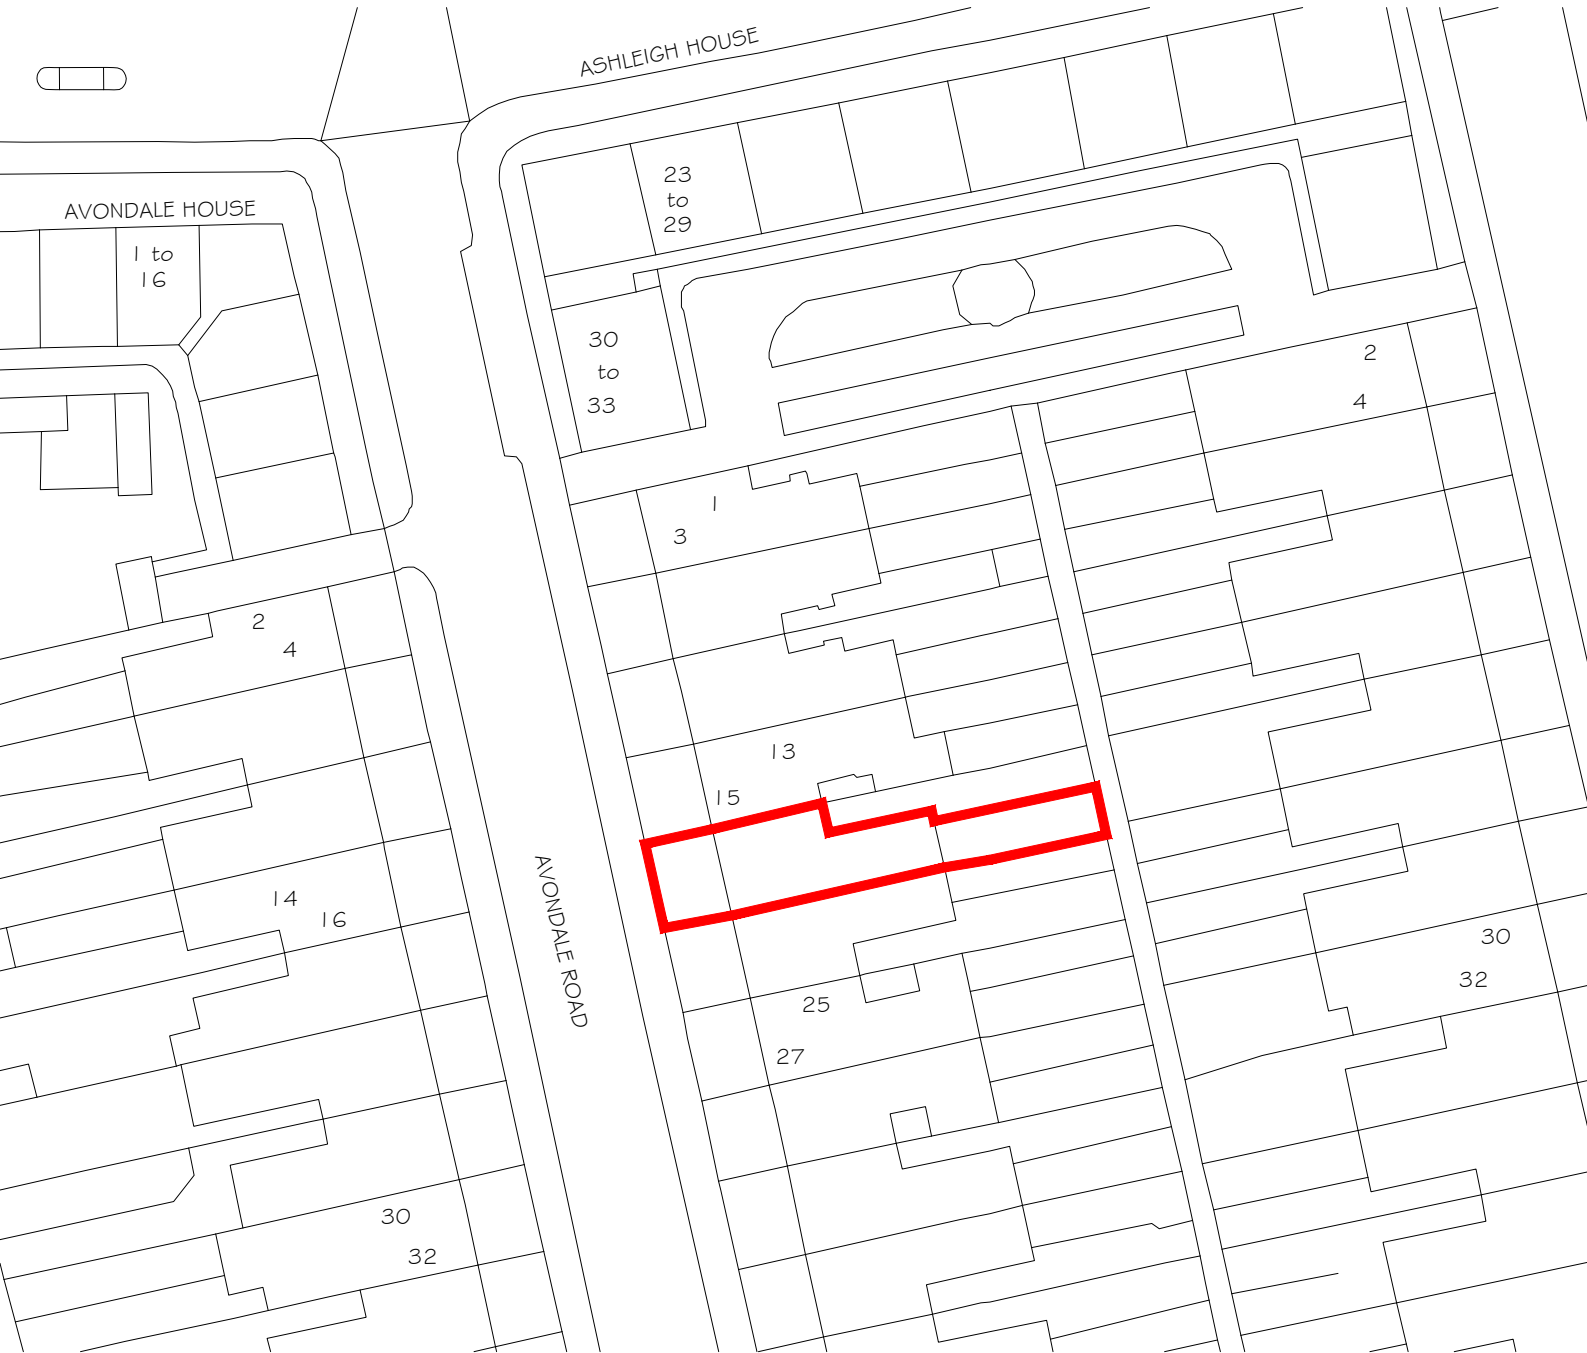

JOB NO. 1695  
19 AVONDALE ROAD,  
LONDON, SW14 8PU.  
SITE PLAN  
SCALE 1:500

Ordnance Survey, (c) Crown Copyright 2024. All rights reserved. Licence number 100022432

17A Church Street, Epsom, Surrey, KT17 4PA.