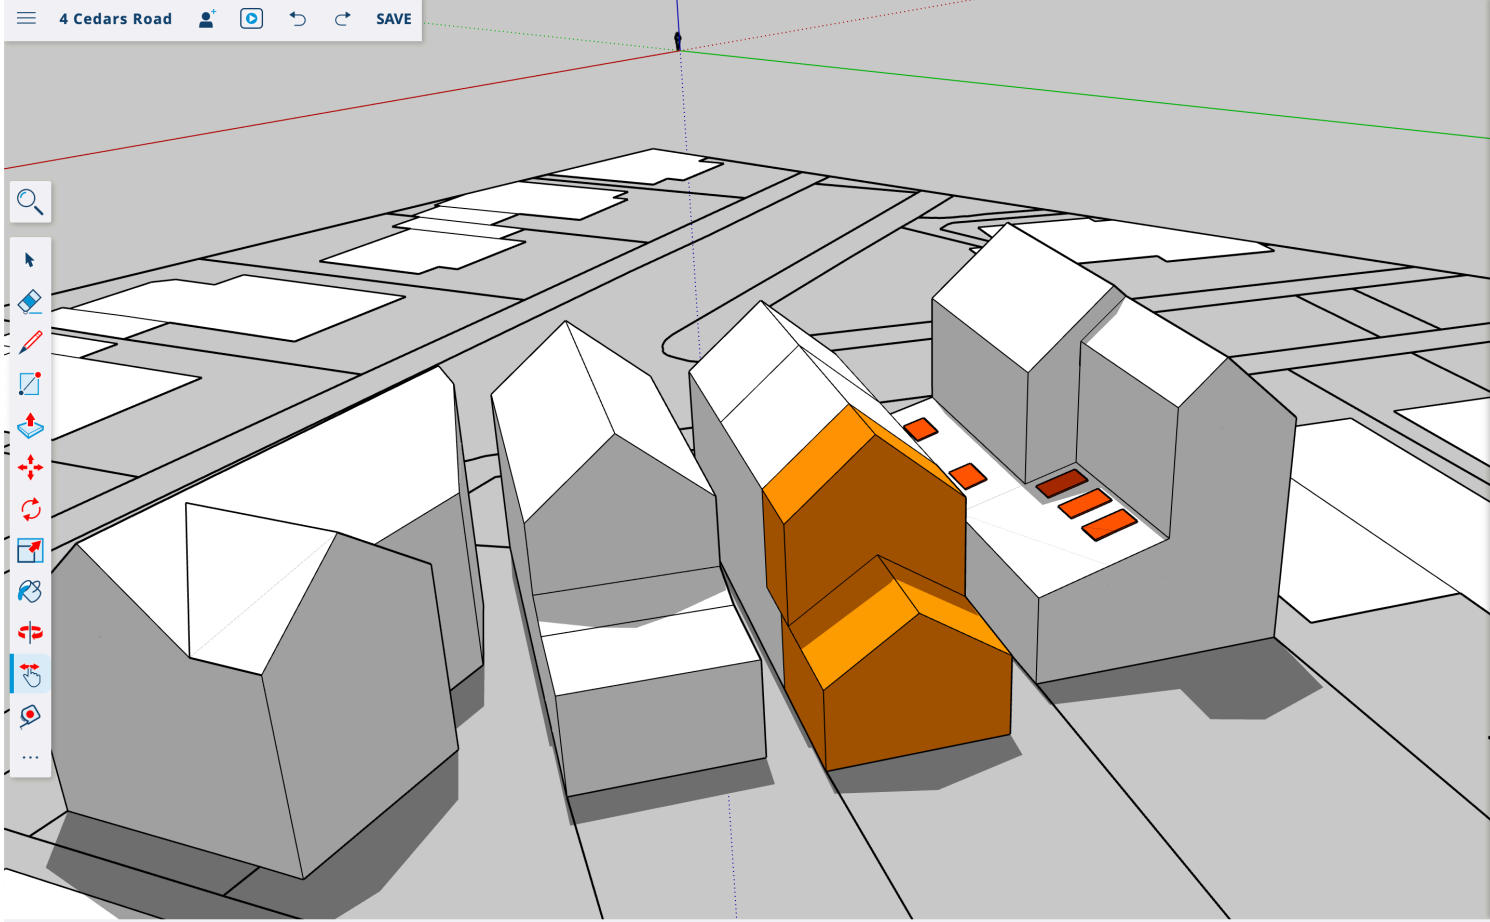

SHADOWS

Shadows ☒

Timezone: UTC-4:00

Time: 4:00 PM
7:42 AM 10:14 PM

Date: 05/27
J F M A M J J A S O N D

Light: 80

Dark: 44

Fog Settings

[Add Location](#)