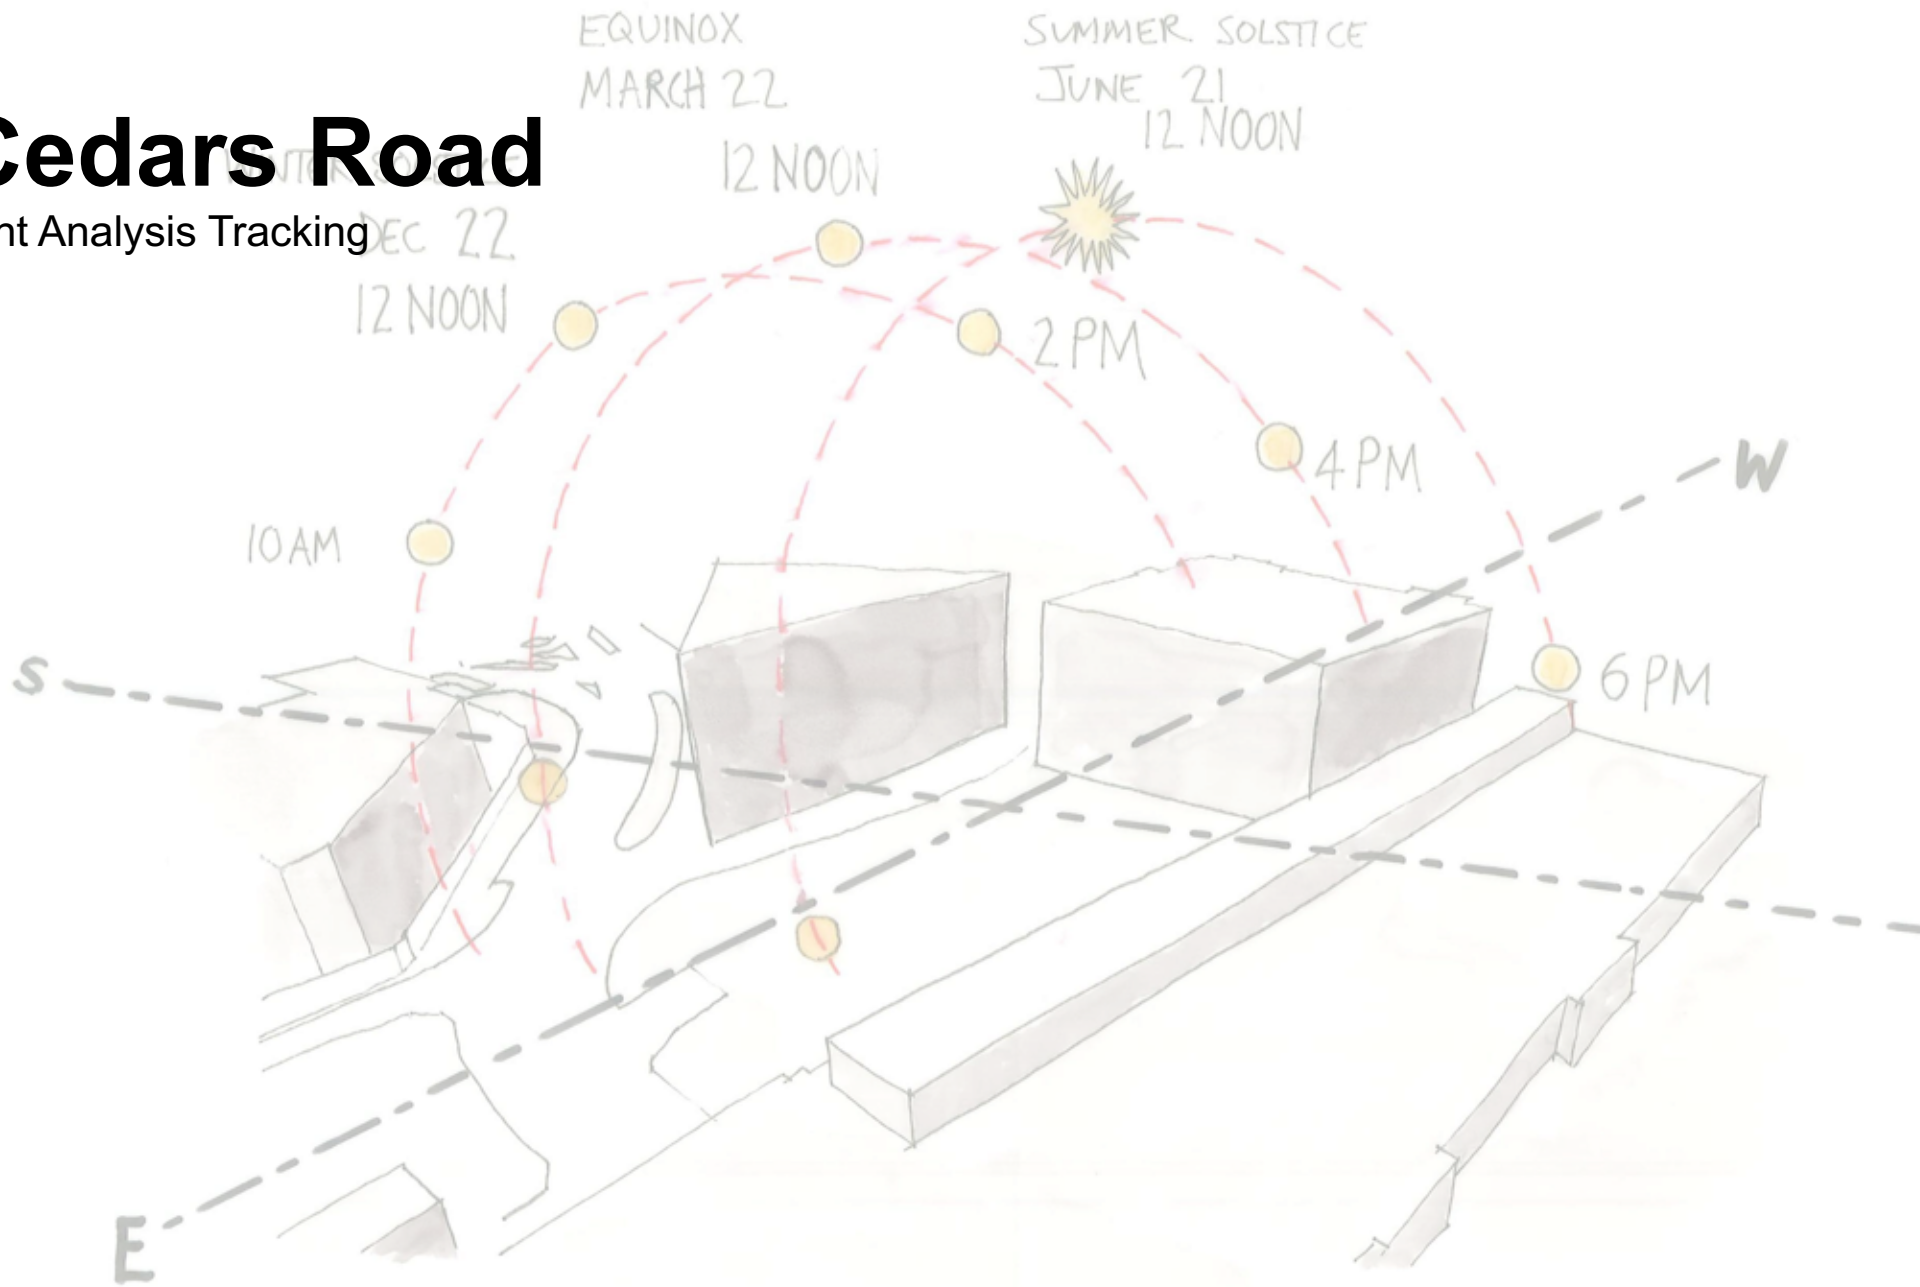

# 4 Cedars Road

Sunlight Analysis Tracking

**SHADOWS**

Shadows

Timezone: UTC-4:00

Time: 9:00 AM

7:42 AM 10:14 PM

Date: 05/27

Add Location

Measurements

5PM

6PM