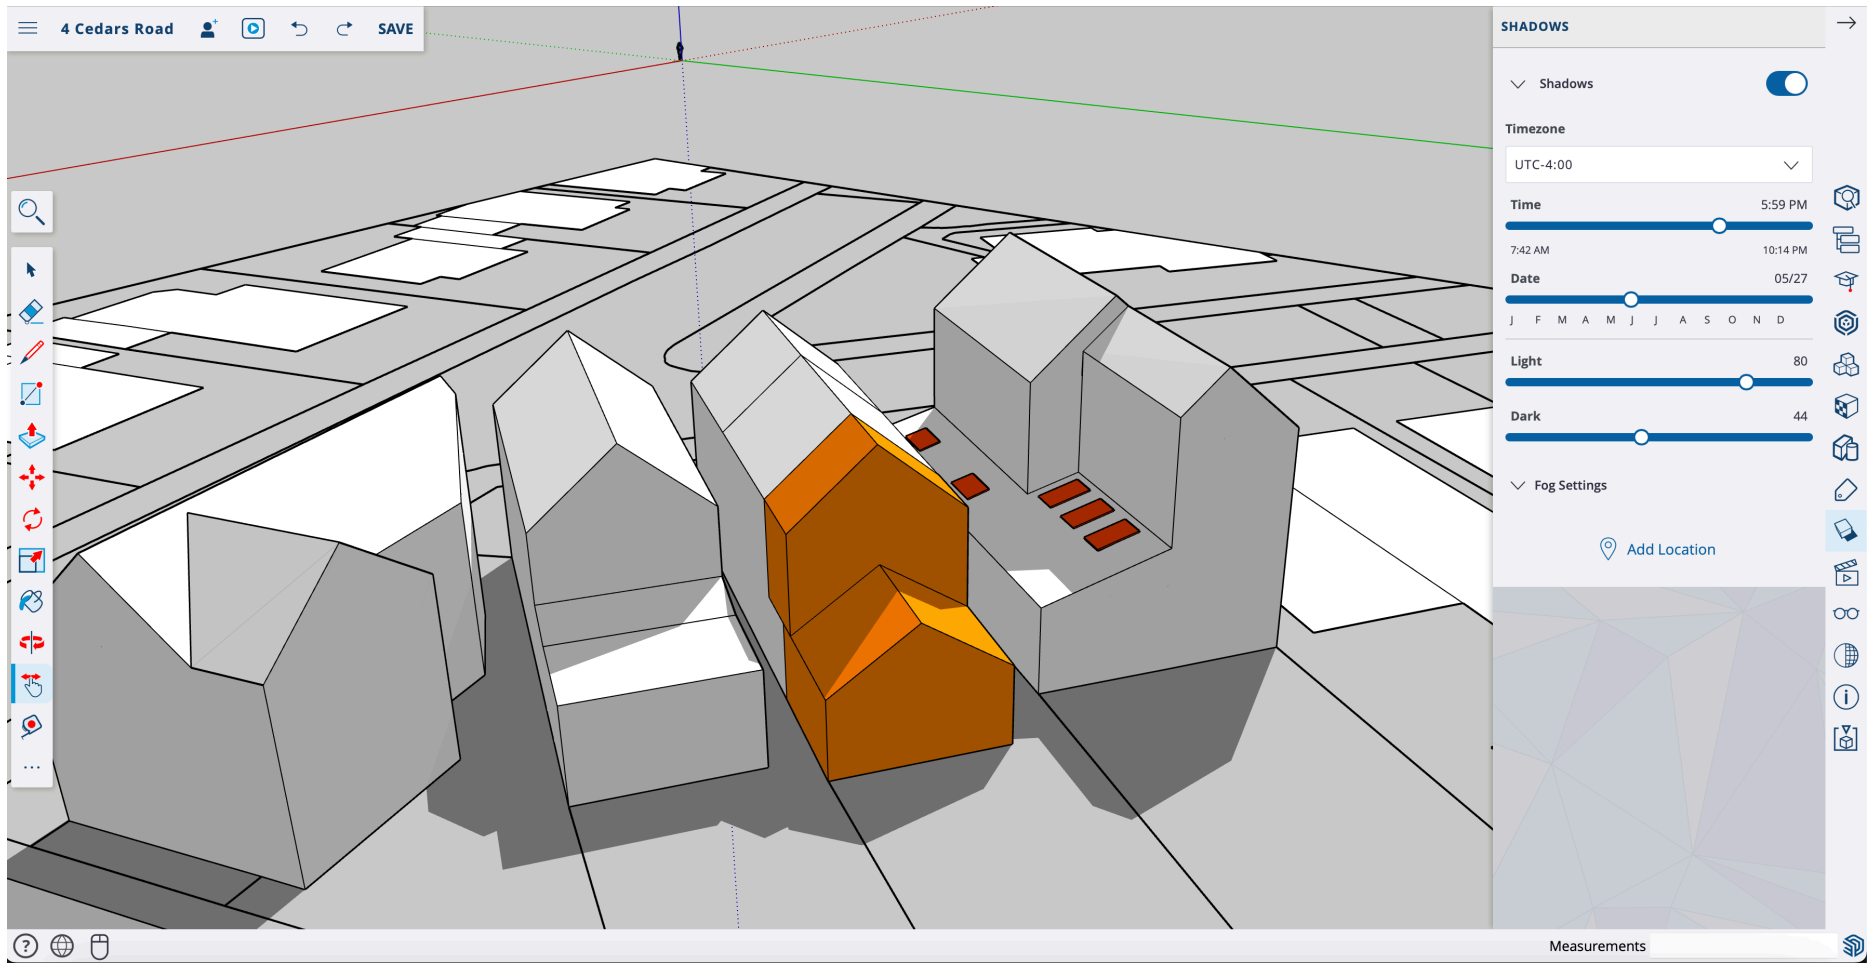

SHADOWS

Shadows

Timezone  
UTC-4:00

Time  
7:42 AM 5:03 PM 10:14 PM

Date  
05/27  
J F M A M J J A S O N D

Light 80

Dark 44

Fog Settings

Add Location

Measurements

5PM

6PM