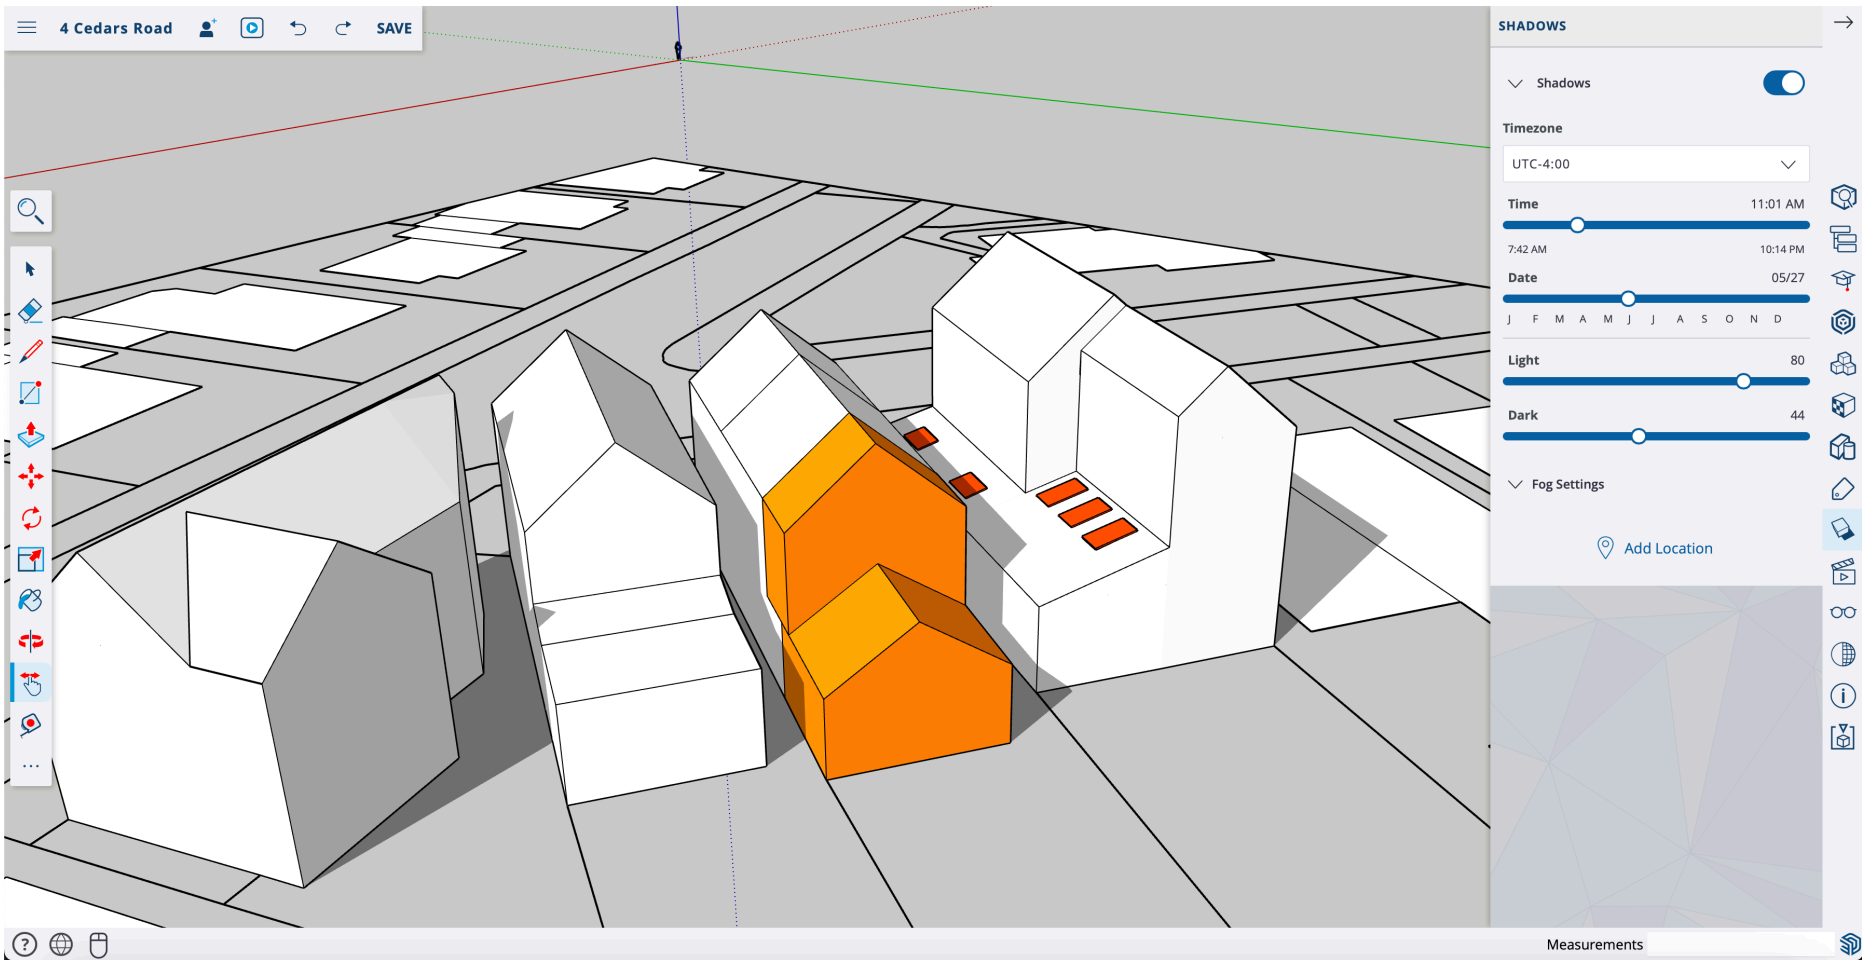

J F M A M J J A S O N D

Light: 80

Dark: 44

Fog Settings

Add Location

10AM

11AM

12PM

Dark 44

Fog Settings

Add Location

Measurements

2PM

**SHADOWS**

Shadows

Timezone: UTC-4:00