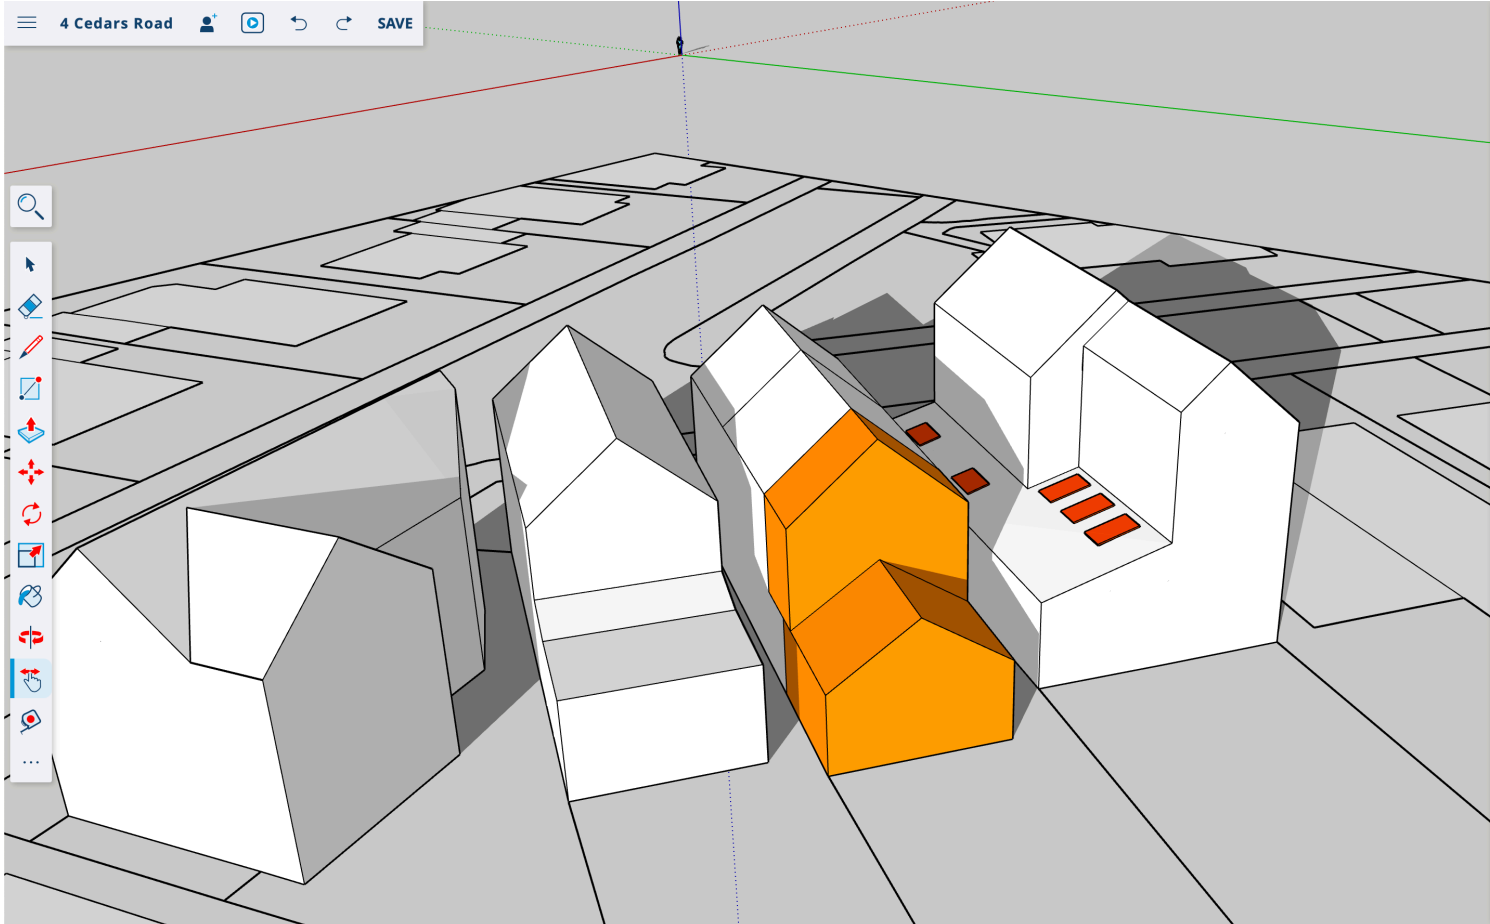

# 4 Cedars Road

Sunlight Analysis Tracking

**SHADOWS**

Shadows

Timezone: UTC-4:00

Time: 9:00 AM

7:42 AM 10:14 PM

Date: 05/27

J F M A M J J A S O N D

Light: 80

Dark: 44

Fog Settings

Add Location

10AM

11AM

12PM