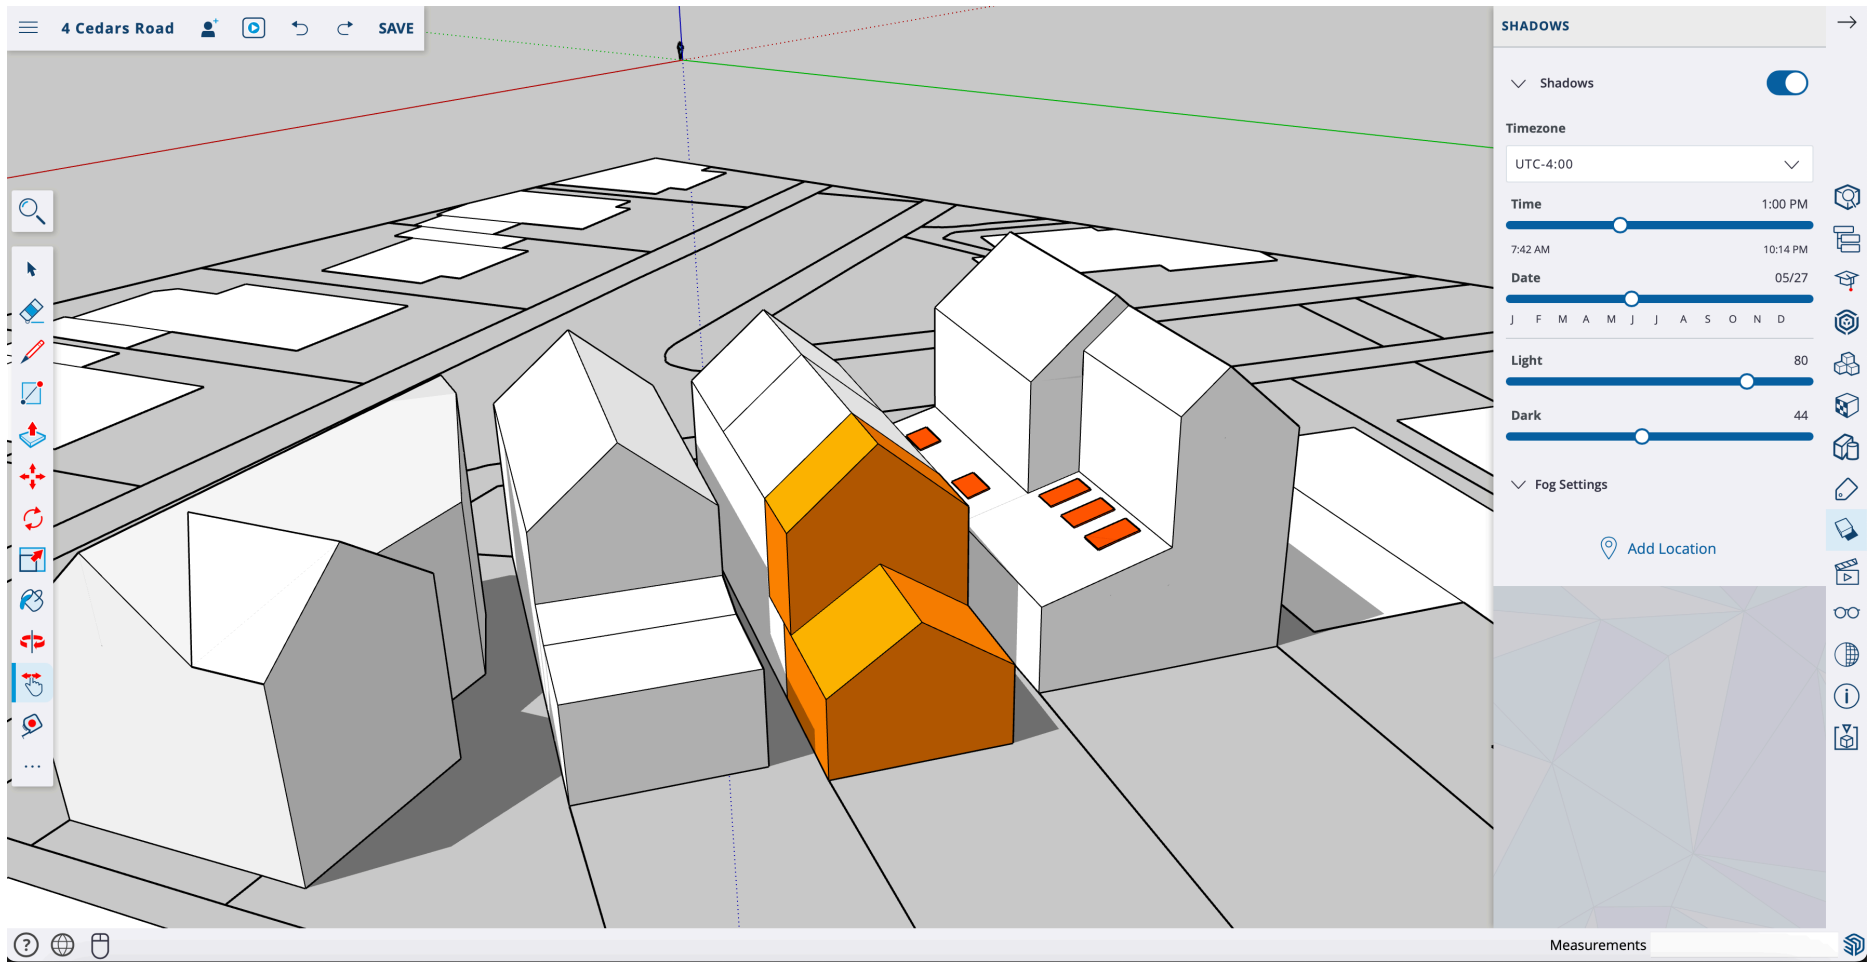

J F M A M J J A S O N D

Light: 80

Dark: 44

Fog Settings

Add Location

10AM

11AM

12PM

Dark 44

Fog Settings

Add Location

Measurements

2PM

**SHADOWS**

Shadows

Timezone: UTC-4:00