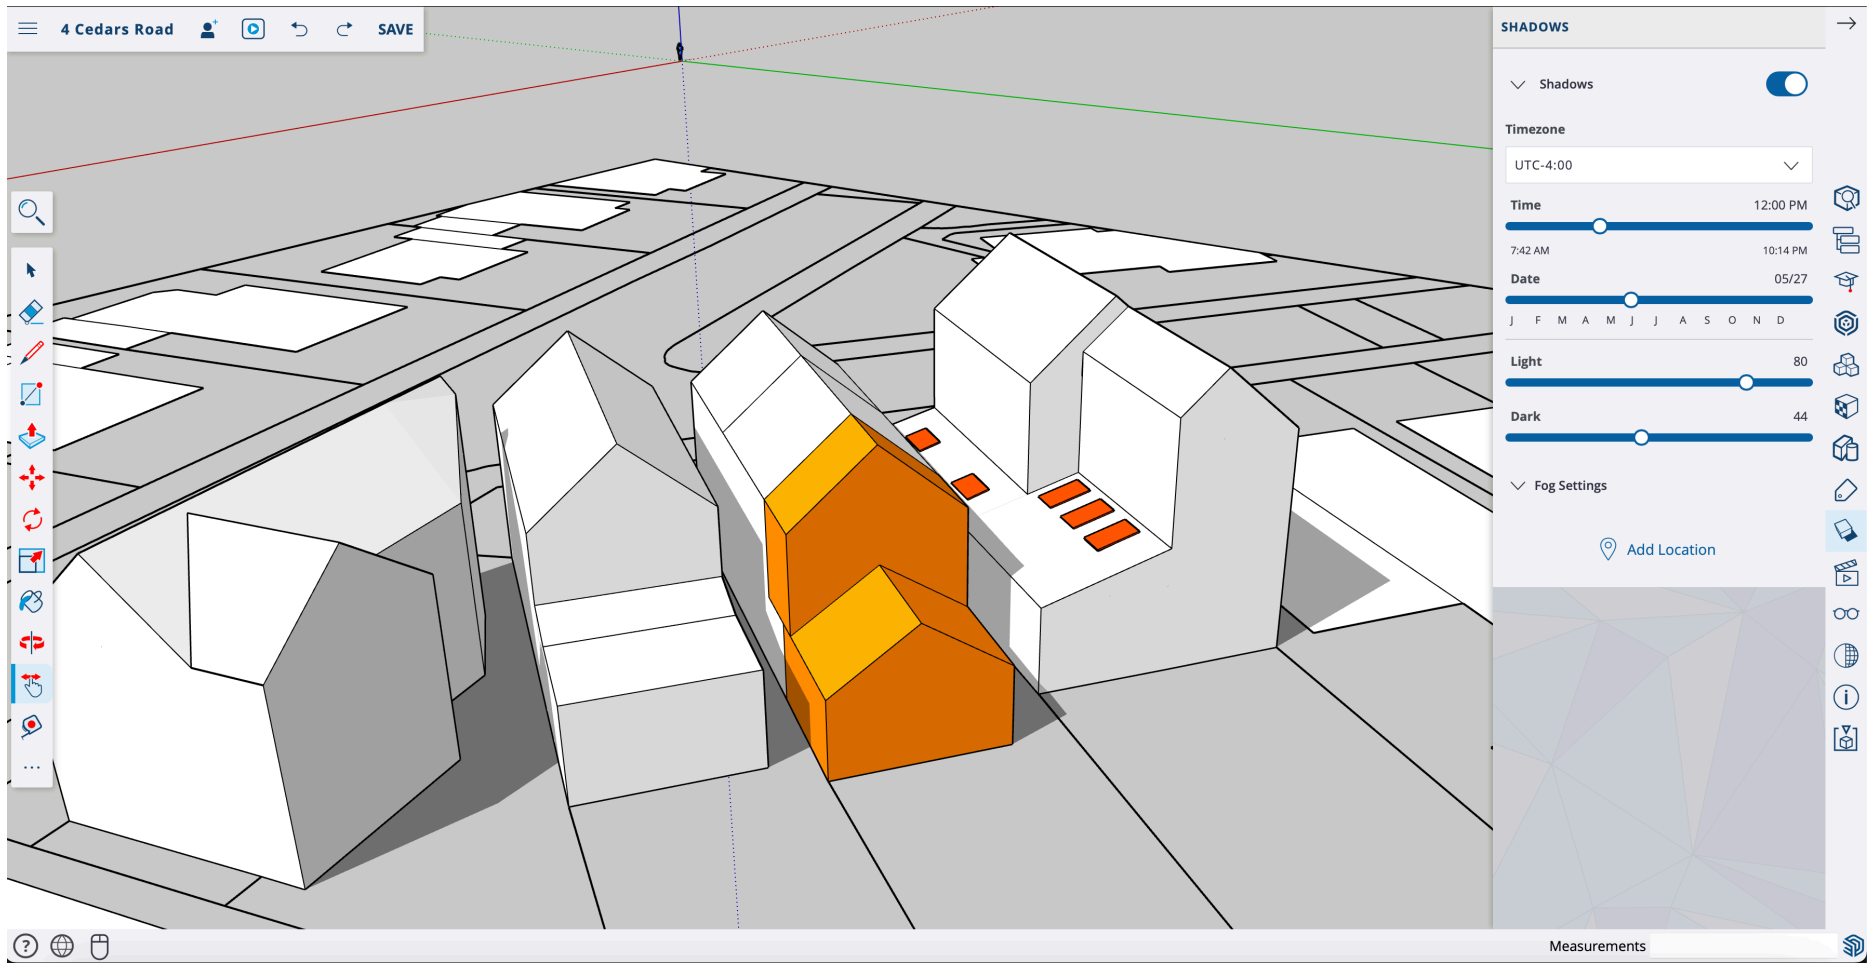

J F M A M J J A S O N D

Light: 80

Dark: 44

Fog Settings

Add Location

10AM

11AM

12PM

Dark 44

Fog Settings

Add Location

Measurements

2PM

**SHADOWS**

Shadows

Timezone: UTC-4:00