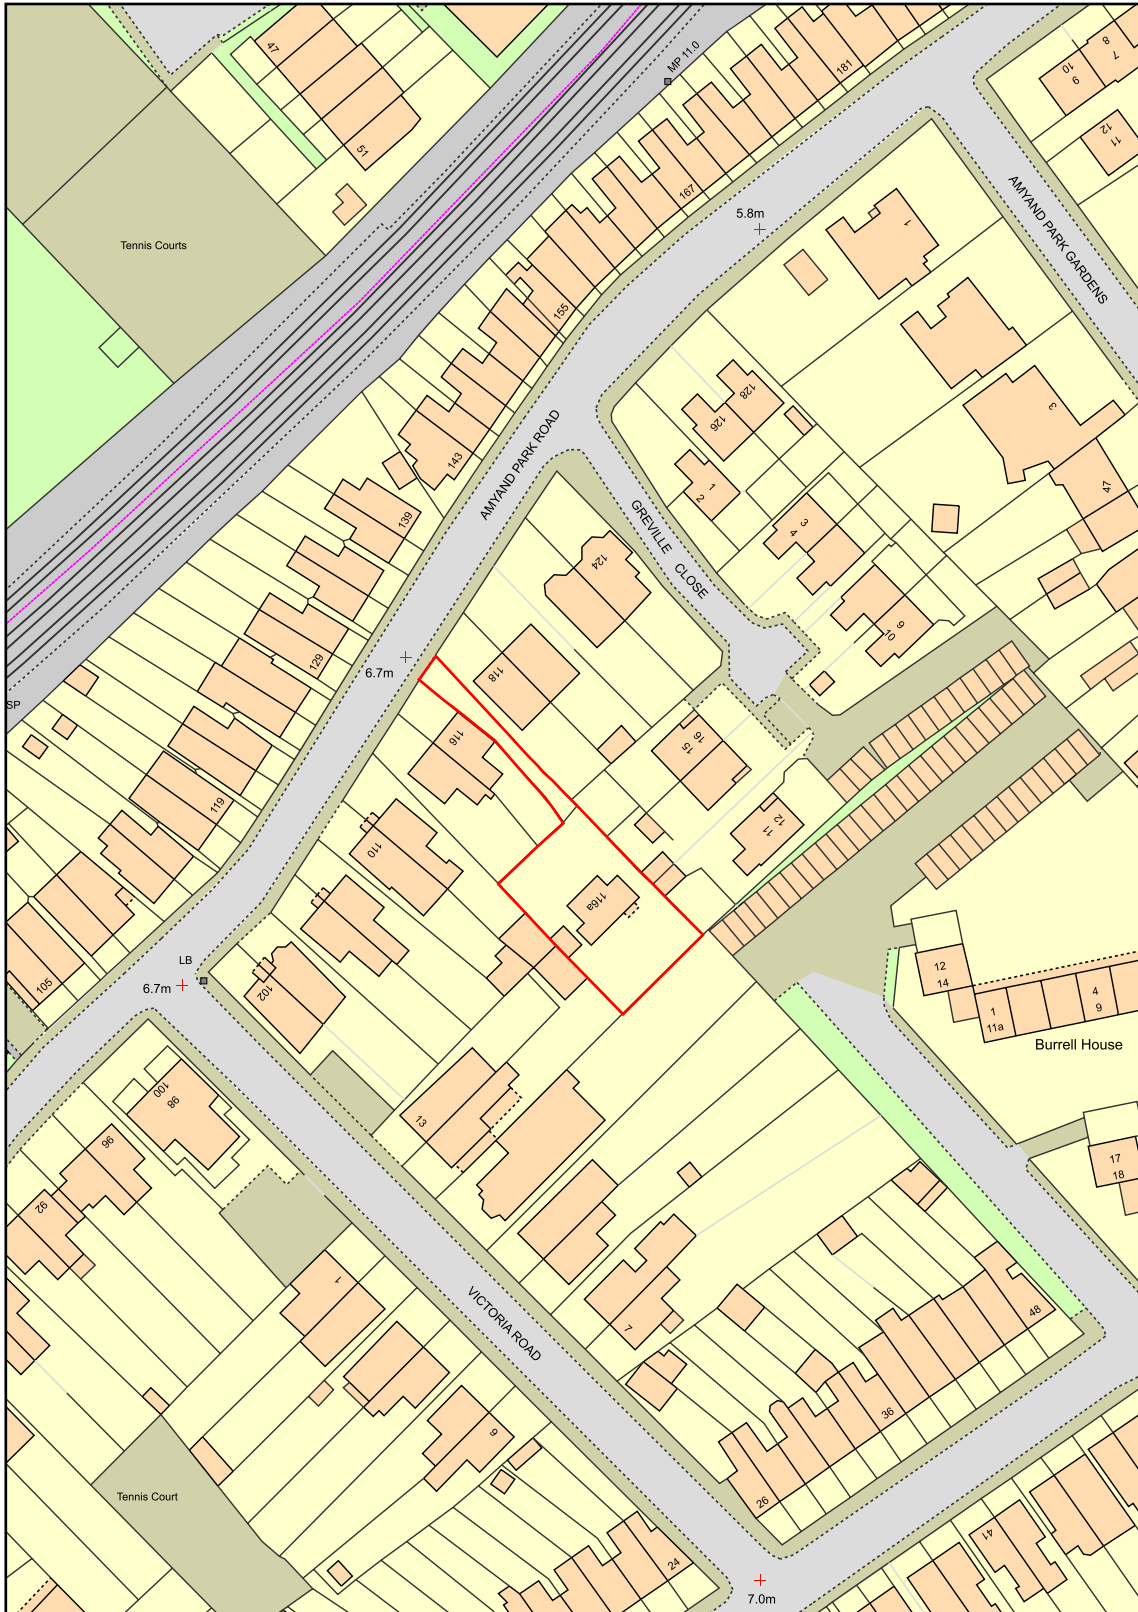

Site Location Plan

Site Location Plan - 116A Amyand Park Road,
TW1 3HP

Map Information

Scale: 1:1250
Date: 28/08/2024
Reference: 24316
Order No: 4974204