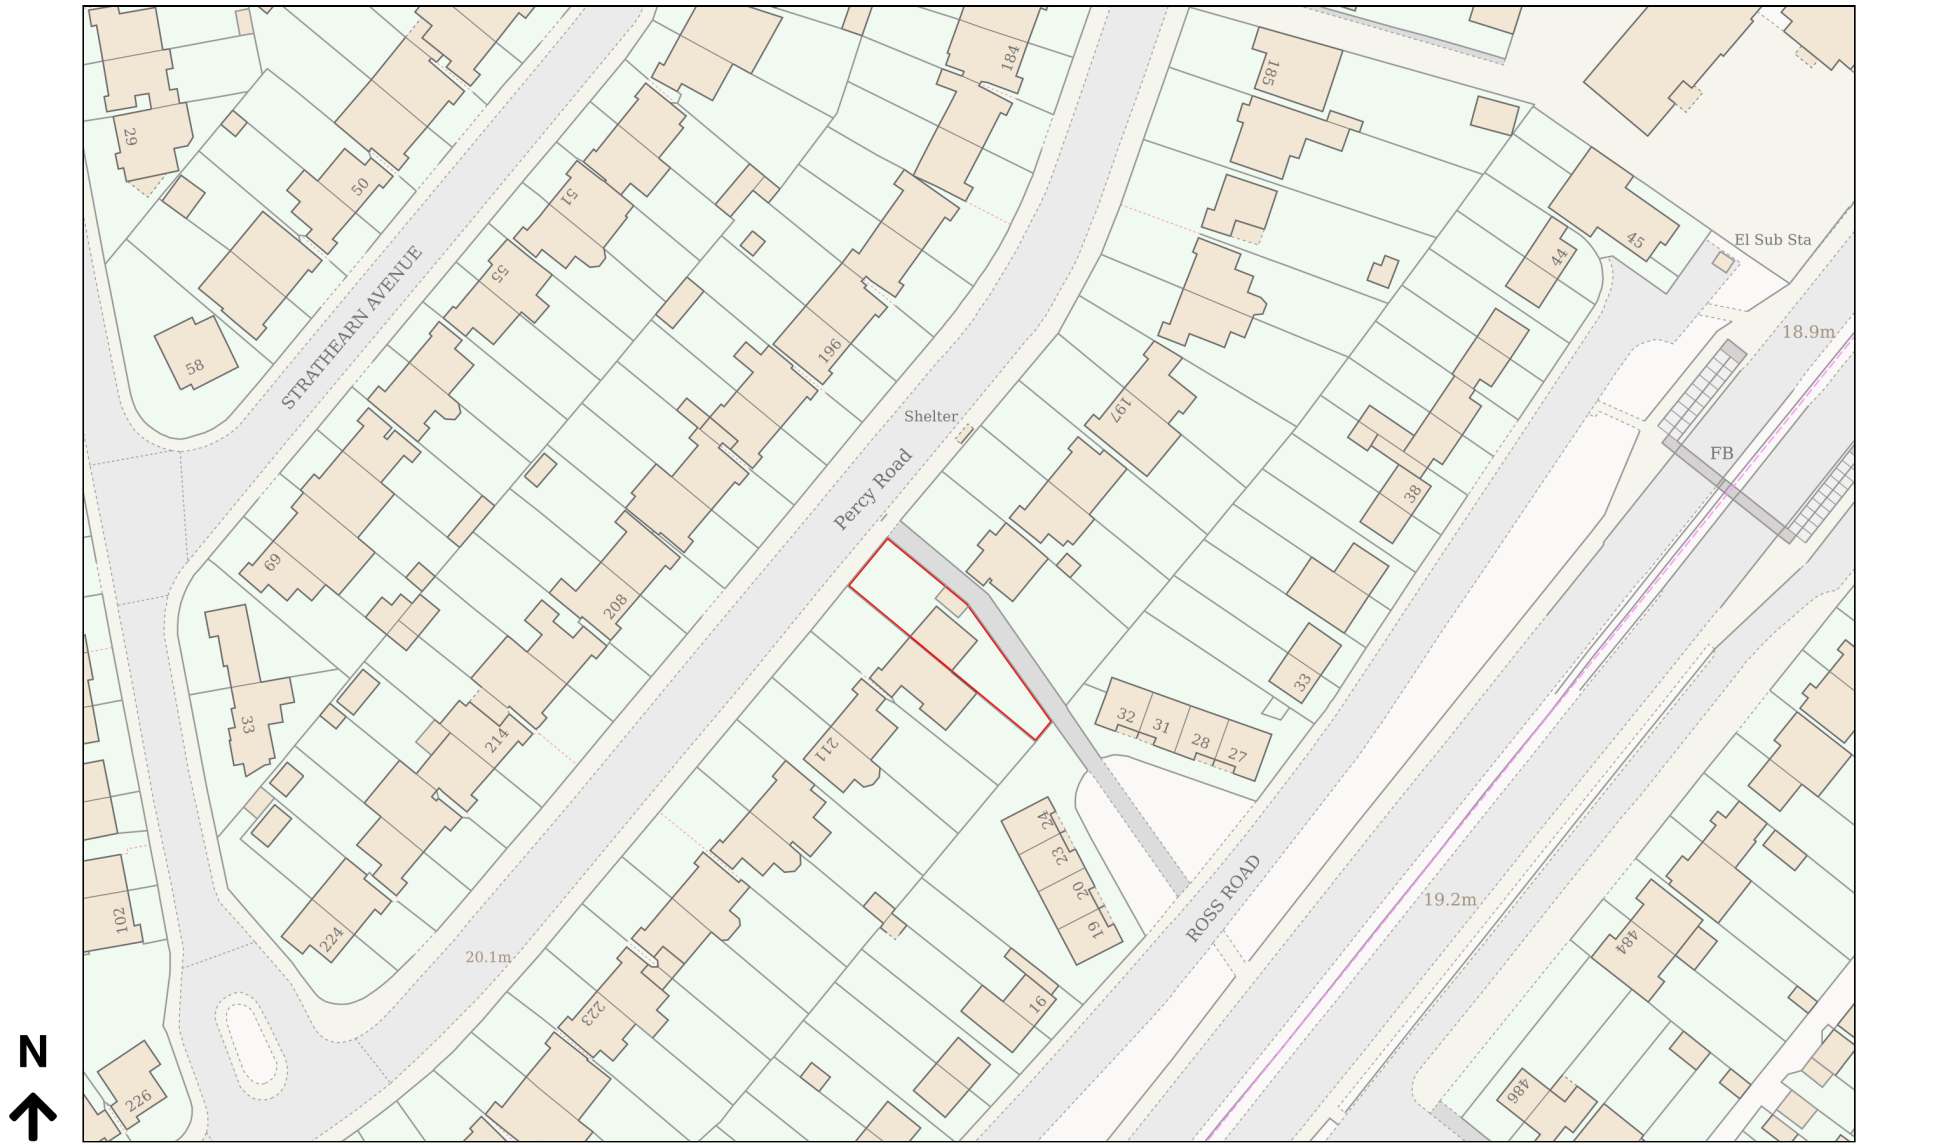

Location Plan

Site Address: 205, Percy Road, Twickenham, TW2 6JL

Date Produced: 29-Aug-2024

Scale: 1:1250 @A4

Planning Portal Reference: PP-13365684v1