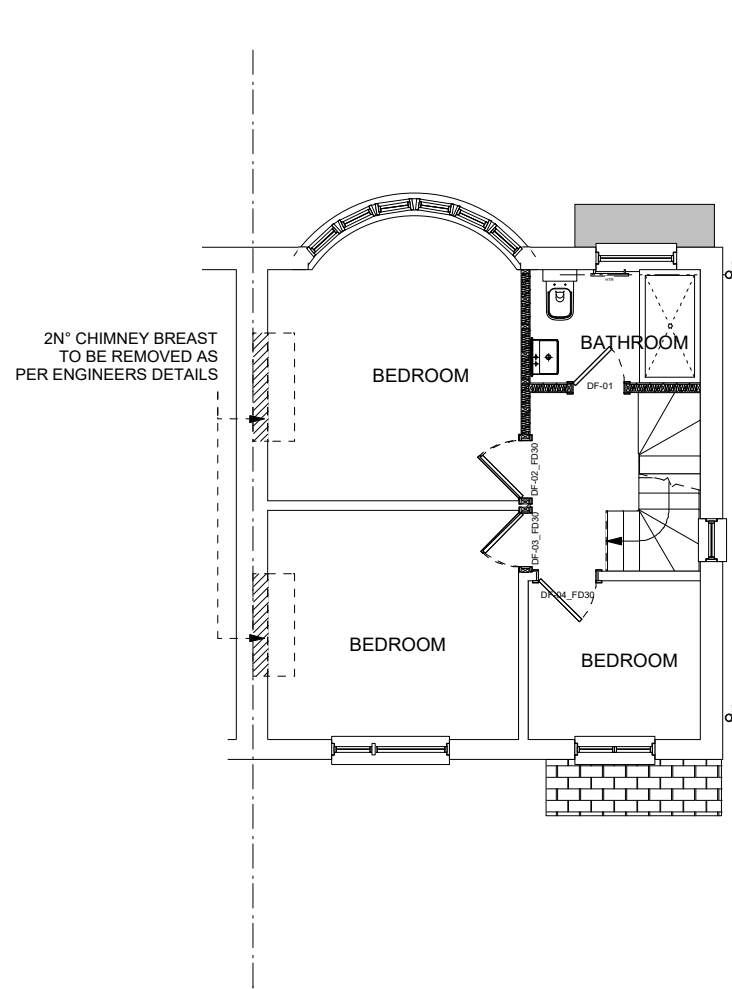

**NOTES**  
 Drawings for party wall  
 information purposes only and  
 not for construction.

**GROUND**

**FIRST**

**LOFT**

**ROOF**

This drawing is copyright form & union

Form & Union | Tel: +44(0)7960 311045  
 569 Hanover House | 7 St. George Wharf | London SW8 2JA  
 info@formandunion.co.uk | www.formandunion.co.uk

form&union

PROJECT ID	PROJECT TITLE	DRAWING	PAPER SIZE	SCALE	REVISION NOTES
0165	124 ARGYLE AVENUE, HOUNSLOW WHITTON TWS 2LS	PROPOSED PLANS	A3	1:100	
Date:			DRAWING NO.	REVISION	
02/04/24			0165_PD01		
			DRAWN BY	REVIEWED BY	
			A.ABIRI	A.ABIRI	