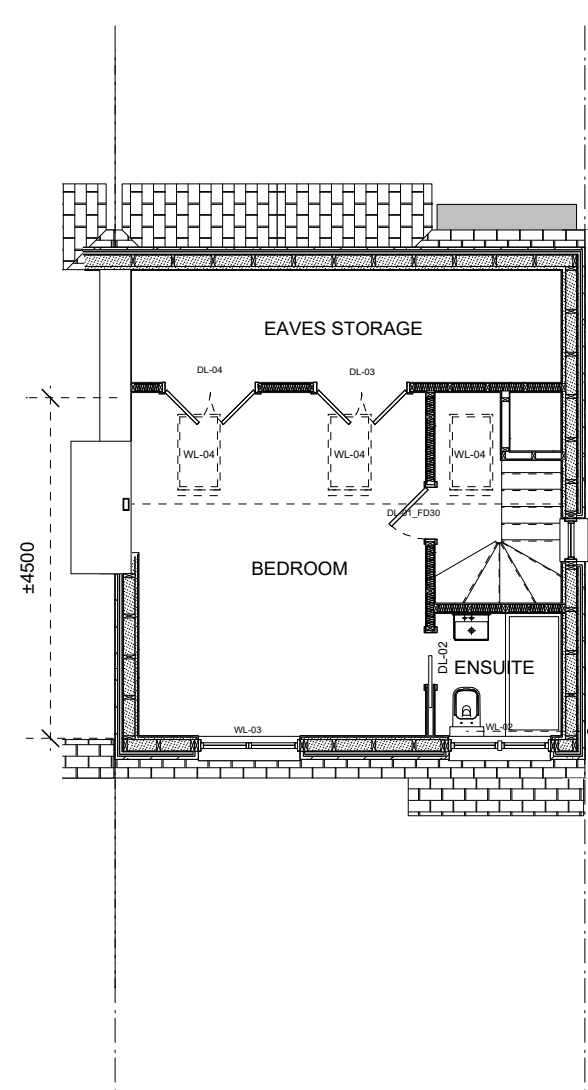

**NOTES**  
 Drawings for party wall  
 information purposes only and  
 not for construction.

**GROUND**

**FIRST**

**LOFT**

**ROOF**

This drawing is copyright form & union

Form & Union | Tel: +44(0)7960 311045  
 569 Hanover House | 7 St. George Wharf | London SW8 2JA  
 info@formandunion.co.uk | www.formandunion.co.uk

form&union

PROJECT ID	PROJECT TITLE	DRAWING	PAPER SIZE	SCALE	REVISION NOTES
0165	124 ARGYLE AVENUE, HOUNSLOW WHITTON TWS 2LS	PROPOSED PLANS	A3	1:100	
Date:			DRAWING NO.	REVISION	
02/04/24			0165_PD01		
			DRAWN BY	REVIEWED BY	
			A.ABIRI	A.ABIRI	