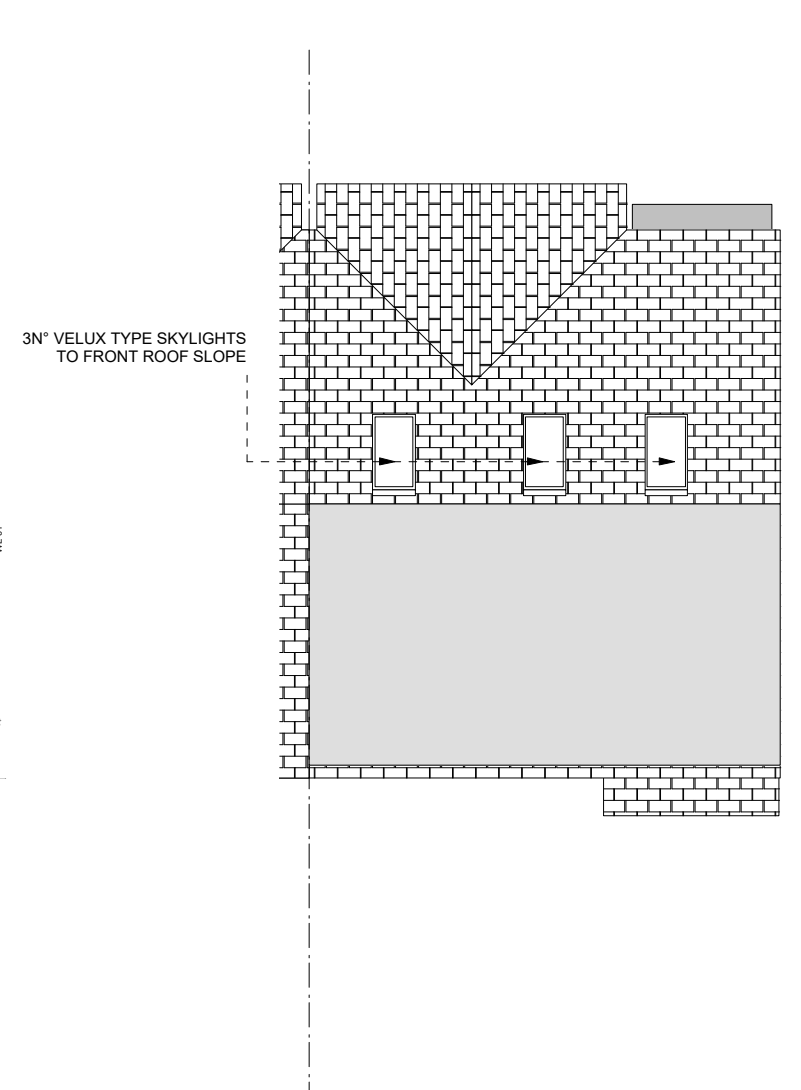

**NOTES**  
 Drawings for party wall  
 information purposes only and  
 not for construction.

**GROUND**

**FIRST**

**LOFT**

**ROOF**

This drawing is copyright form & union

Form & Union | Tel: +44(0)7960 311045  
 569 Hanover House | 7 St. George Wharf | London SW8 2JA  
 info@formandunion.co.uk | www.formandunion.co.uk

form&union

PROJECT ID	PROJECT TITLE	DRAWING	PAPER SIZE	SCALE	REVISION NOTES
0165	124 ARGYLE AVENUE, HOUNSLOW WHITTON TWS 2LS	PROPOSED PLANS	A3	1:100	
Date:			DRAWING NO.	REVISION	
02/04/24			0165_PD01		
			DRAWN BY	REVIEWED BY	
			A.ABIRI	A.ABIRI	