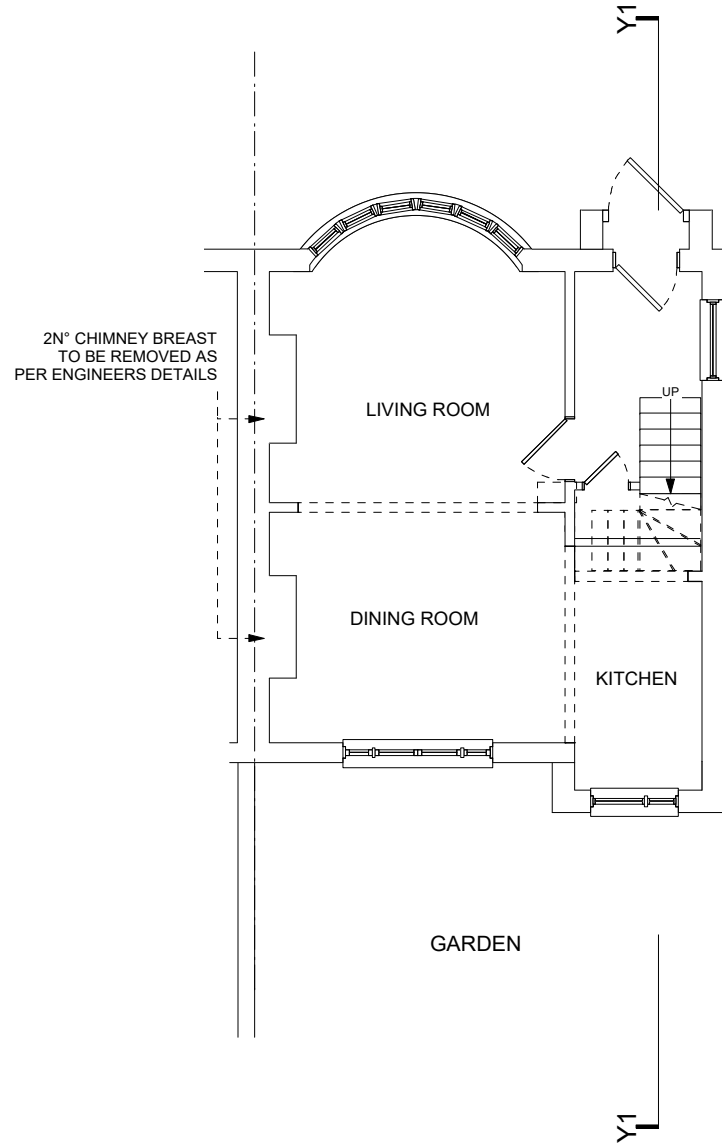

**NOTES**  
 Drawings for party wall  
 information purposes only and  
 not for construction.

**GROUND**

**FIRST**

**LOFT**

**ROOF**

This drawing is copyright form & union

Form & Union | Tel: +44(0)7960 311045  
 569 Hanover House | 7 St. George Wharf | London SW8 2JA  
 info@formandunion.co.uk | www.formandunion.co.uk

form&union

PROJECT ID	PROJECT TITLE	DRAWING	PAPER SIZE	SCALE	REVISION NOTES
0165	124 ARGYLE AVENUE, HOUNSLOW WHITTON TWS 2LS	PROPOSED PLANS	A3	1:100	
Date:			DRAWING NO.	REVISION	
02/04/24			0165_PD01		
			DRAWN BY	REVIEWED BY	
			A.ABIRI	A.ABIRI	