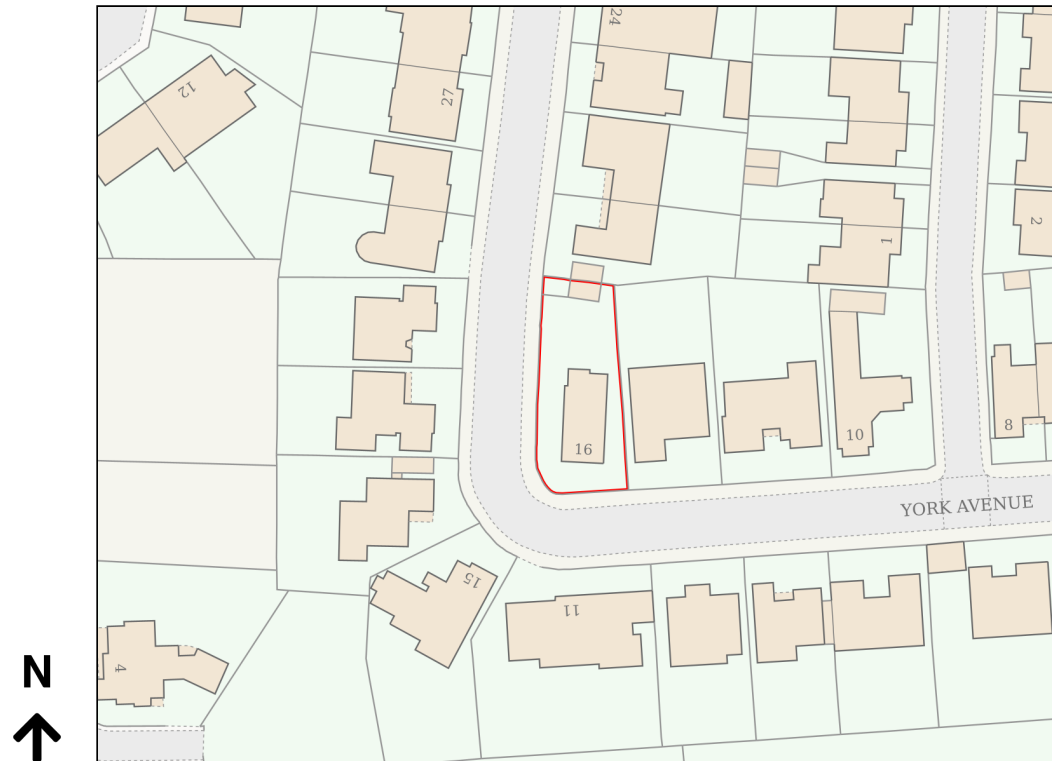

Location Plan

Site Address: 16, York Avenue, East Sheen, London, SW14 7LG

Date Produced: 29-Aug-2024

Scale: 1:1250 @A4

Planning Portal Reference: PP-13366342v1