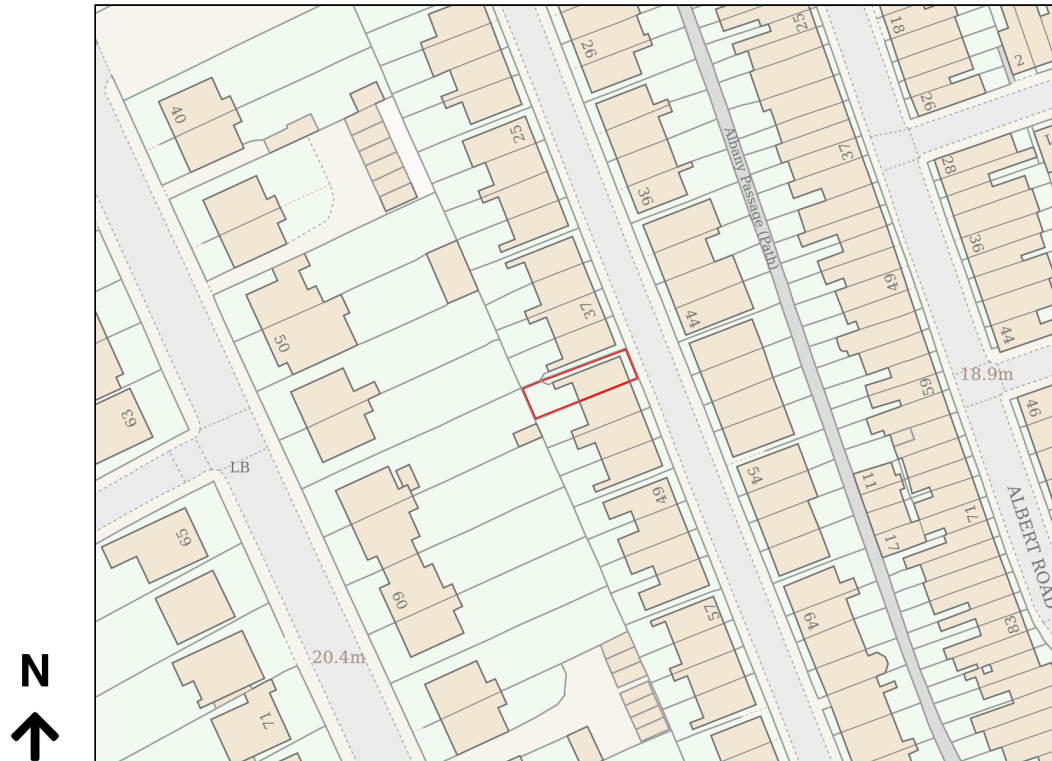

# Location Plan

Site Address: 41, Houblon Road, Richmond, TW10 6DB

Date Produced: 02-Sep-2024

Scale: 1:1250 @A4

Planning Portal Reference: PP-13375918v1