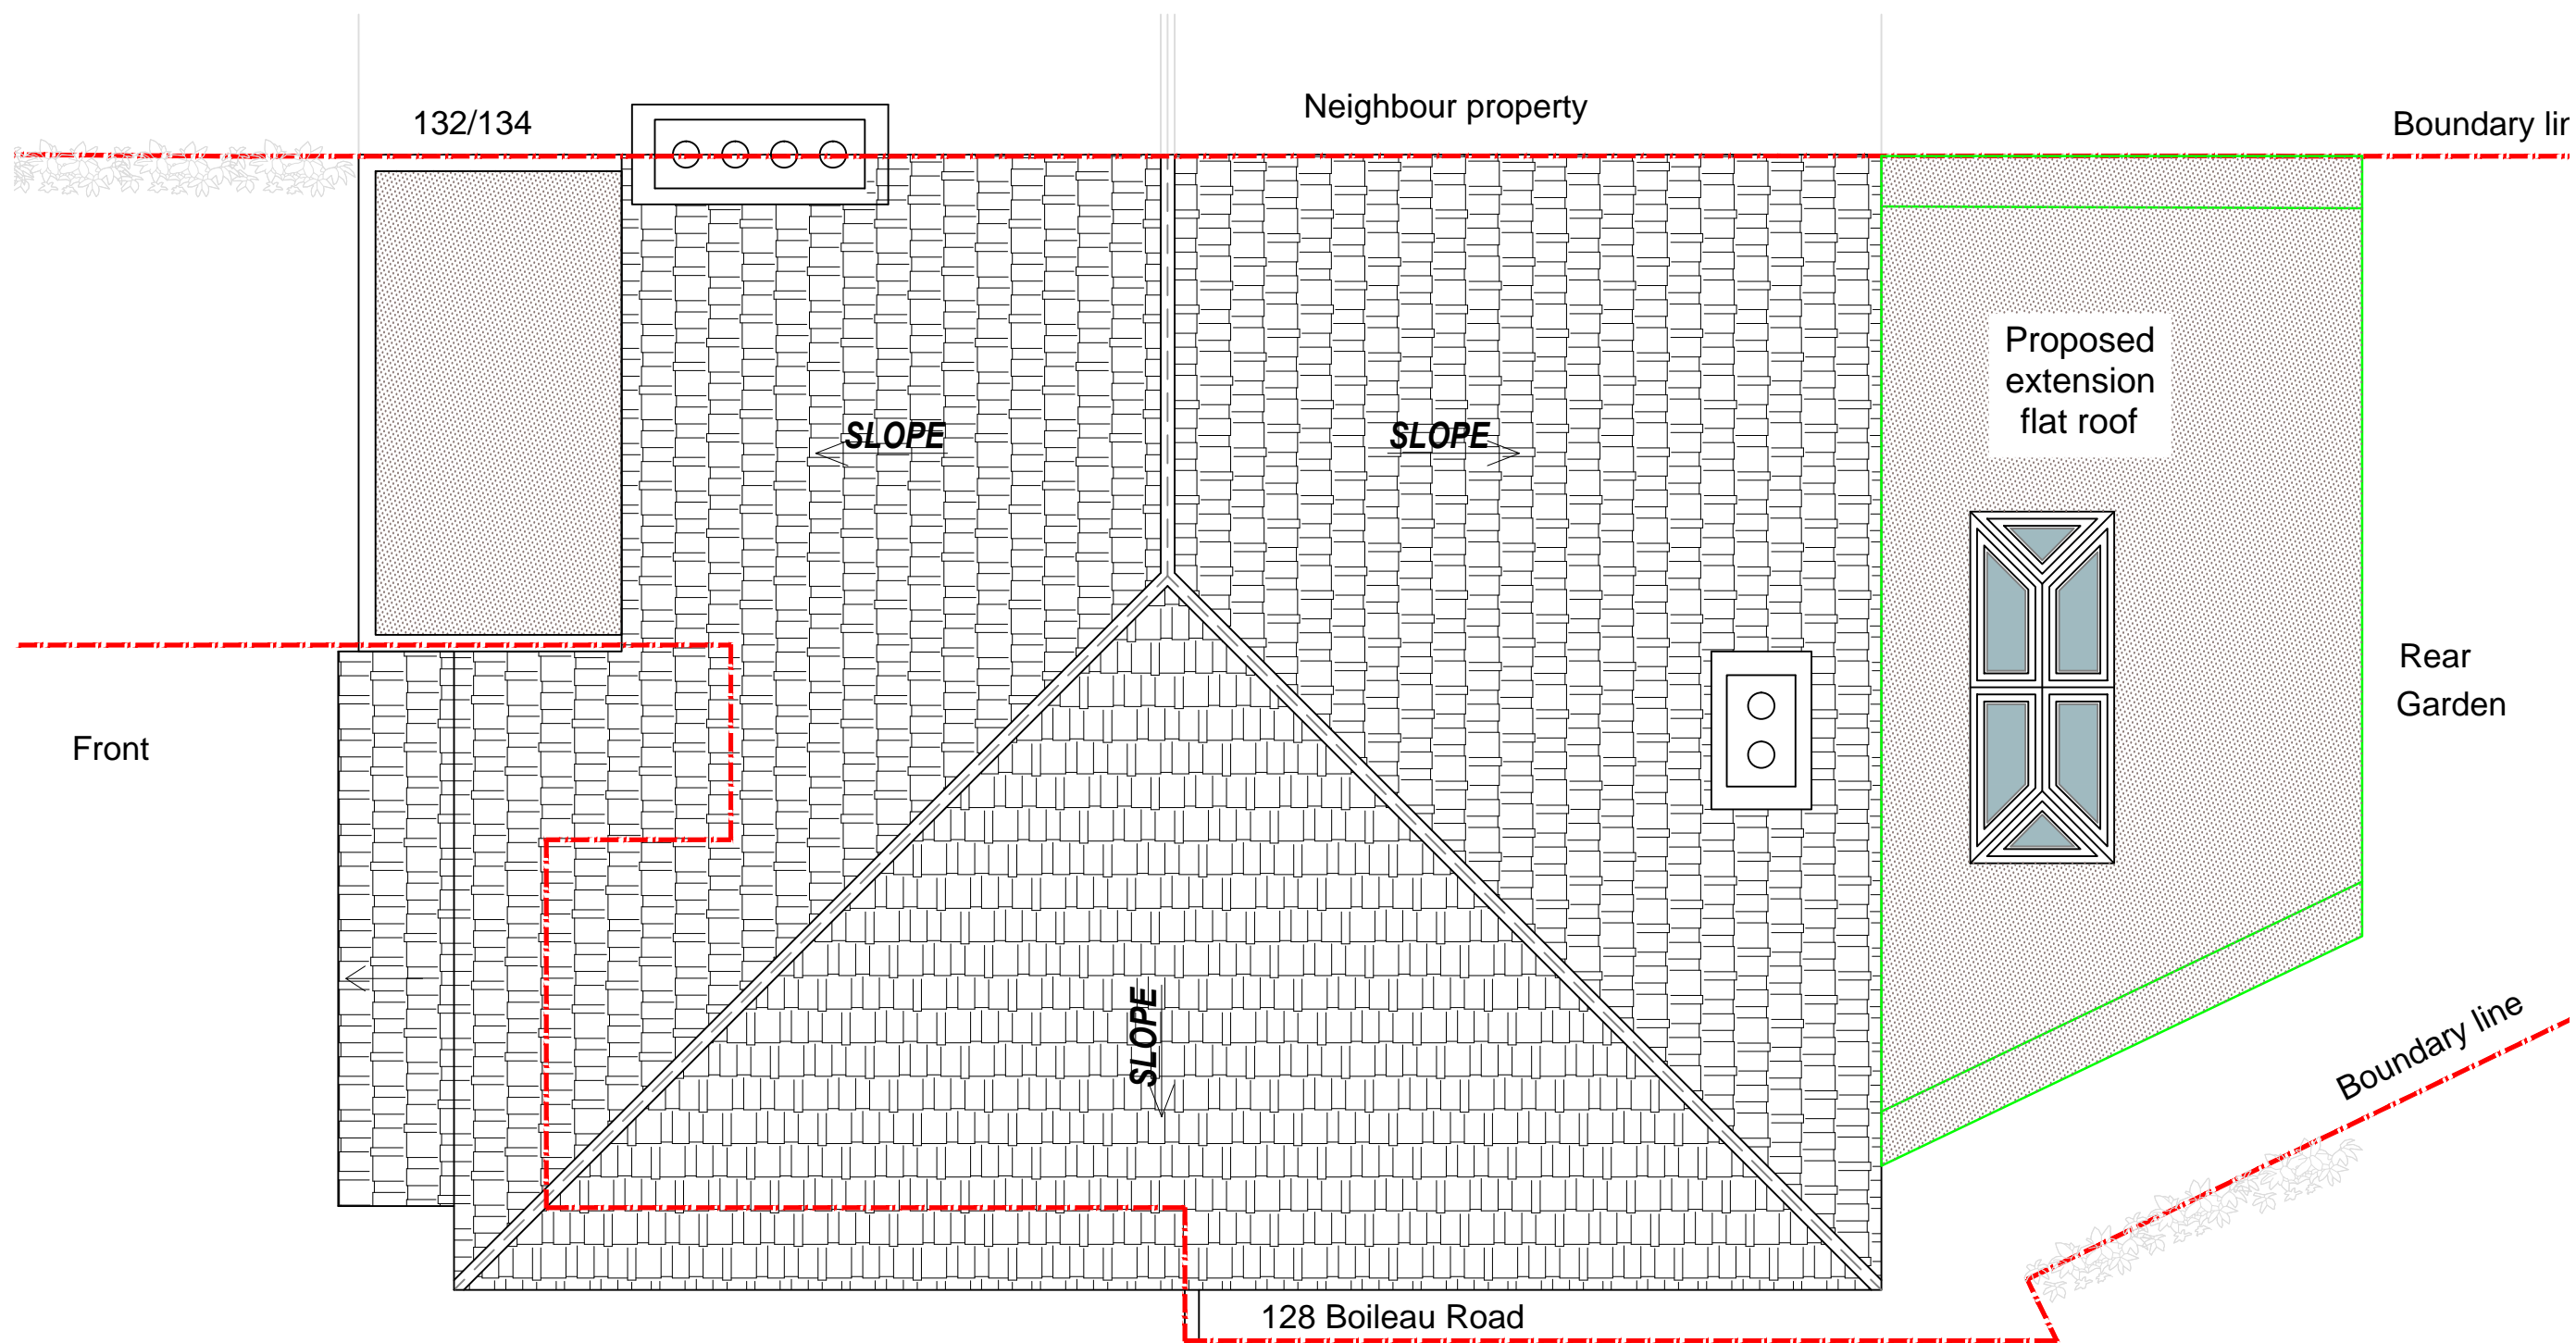

All proposed materials to match existing

All proposed materials to match existing

PROPOSED ROOF PLAN

Copyright all rights reserved.
The contents of this drawing can
not be copied without written
permission of the
DRAWNHOUSE LTD

DRAWNHOUSE LTD

Agent
E.mail: office@drawnhouse.co.uk
Mob: +44 7999 329377

Key:
- existing
- proposed

Project name:
128 Boileau Road,
SW13 9BP

Title: PROPOSED ROOF PLAN

Project number: 8927

Drawn: AN

Revision: A: 30.08.24

Scale: A3 - 1:50

Drawing No: 04

Date: June 2024