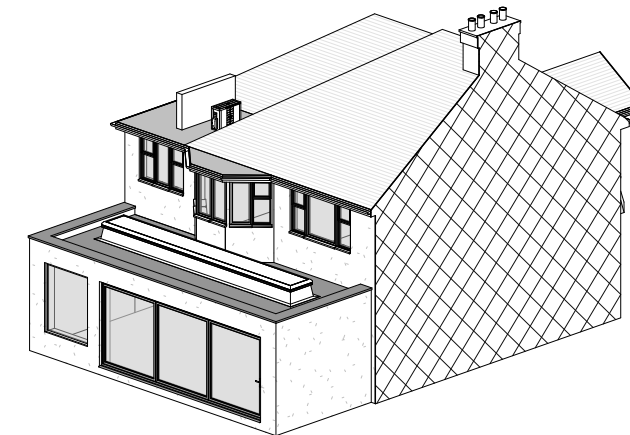

Site Plan

3D View 1

3D View 2

FLUENT
ARCHITECTURAL DESIGN SERVICES
TEL: 0800 043 8838
E-MAIL: INFO@FLUENT-ADS.CO.UK
WEB: FLUENT-ADS.CO.UK

28 Coval Gardens. East Sheen

Proposed Site Plan and 3D Views

Scale @ A3
1 : 200

Date
12.04.2024

Drawn by
MV

Drawing number
P.M.400

Project number
2272

Rev
A

Key:

- Existing
- Proposed
- SVP
- Boundary line
- Overhead
- Existing drainage
- Proposed drainage

No.	Description	Date
	First draft	03.07.2024
A	Acoustic barrier added	28.08.2024