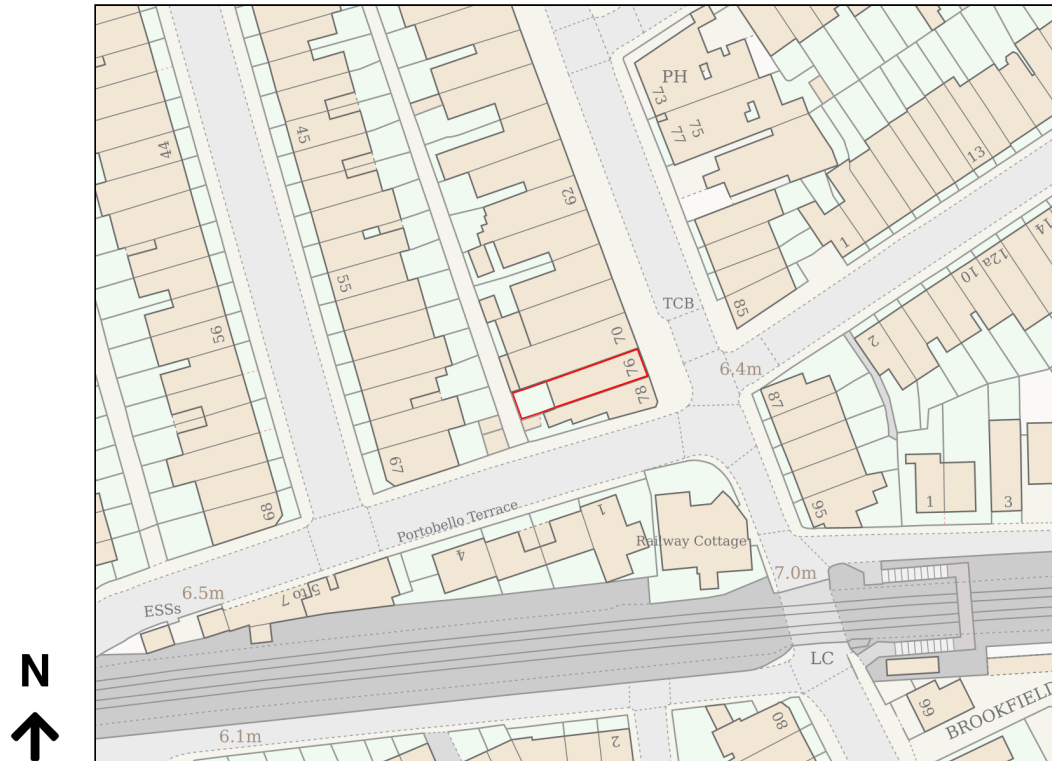

# Location Plan

Site Address: Easting: 521312 Northing: 175812

Date Produced: 03-Sep-2024

Scale: 1:1250 @A4

Planning Portal Reference: PP-13377397v1