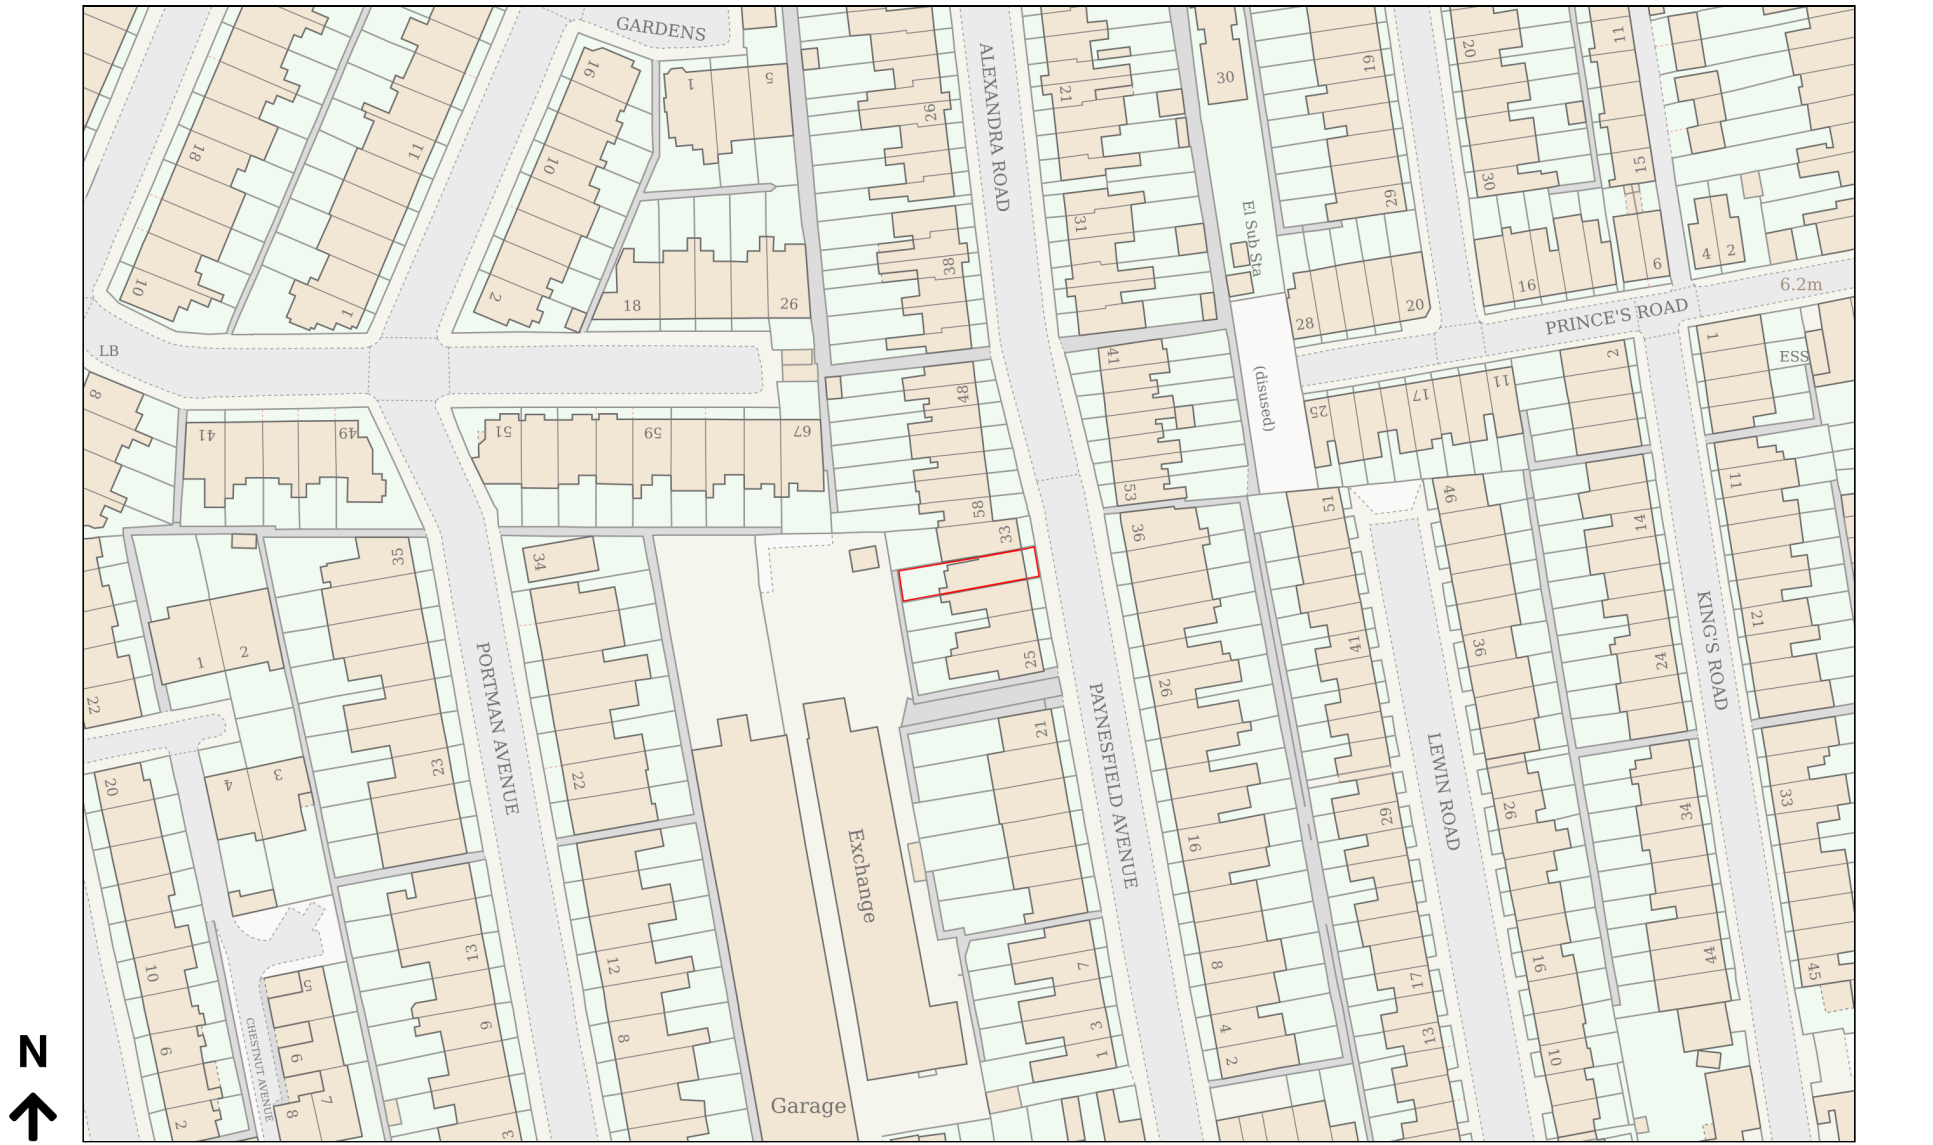

Location Plan

Site Address: 31, Paynesfield Avenue, East Sheen, London, SW14 8DW

Date Produced: 04-Sep-2024

Scale: 1:1250 @A4

Planning Portal Reference: PP-13365333v1