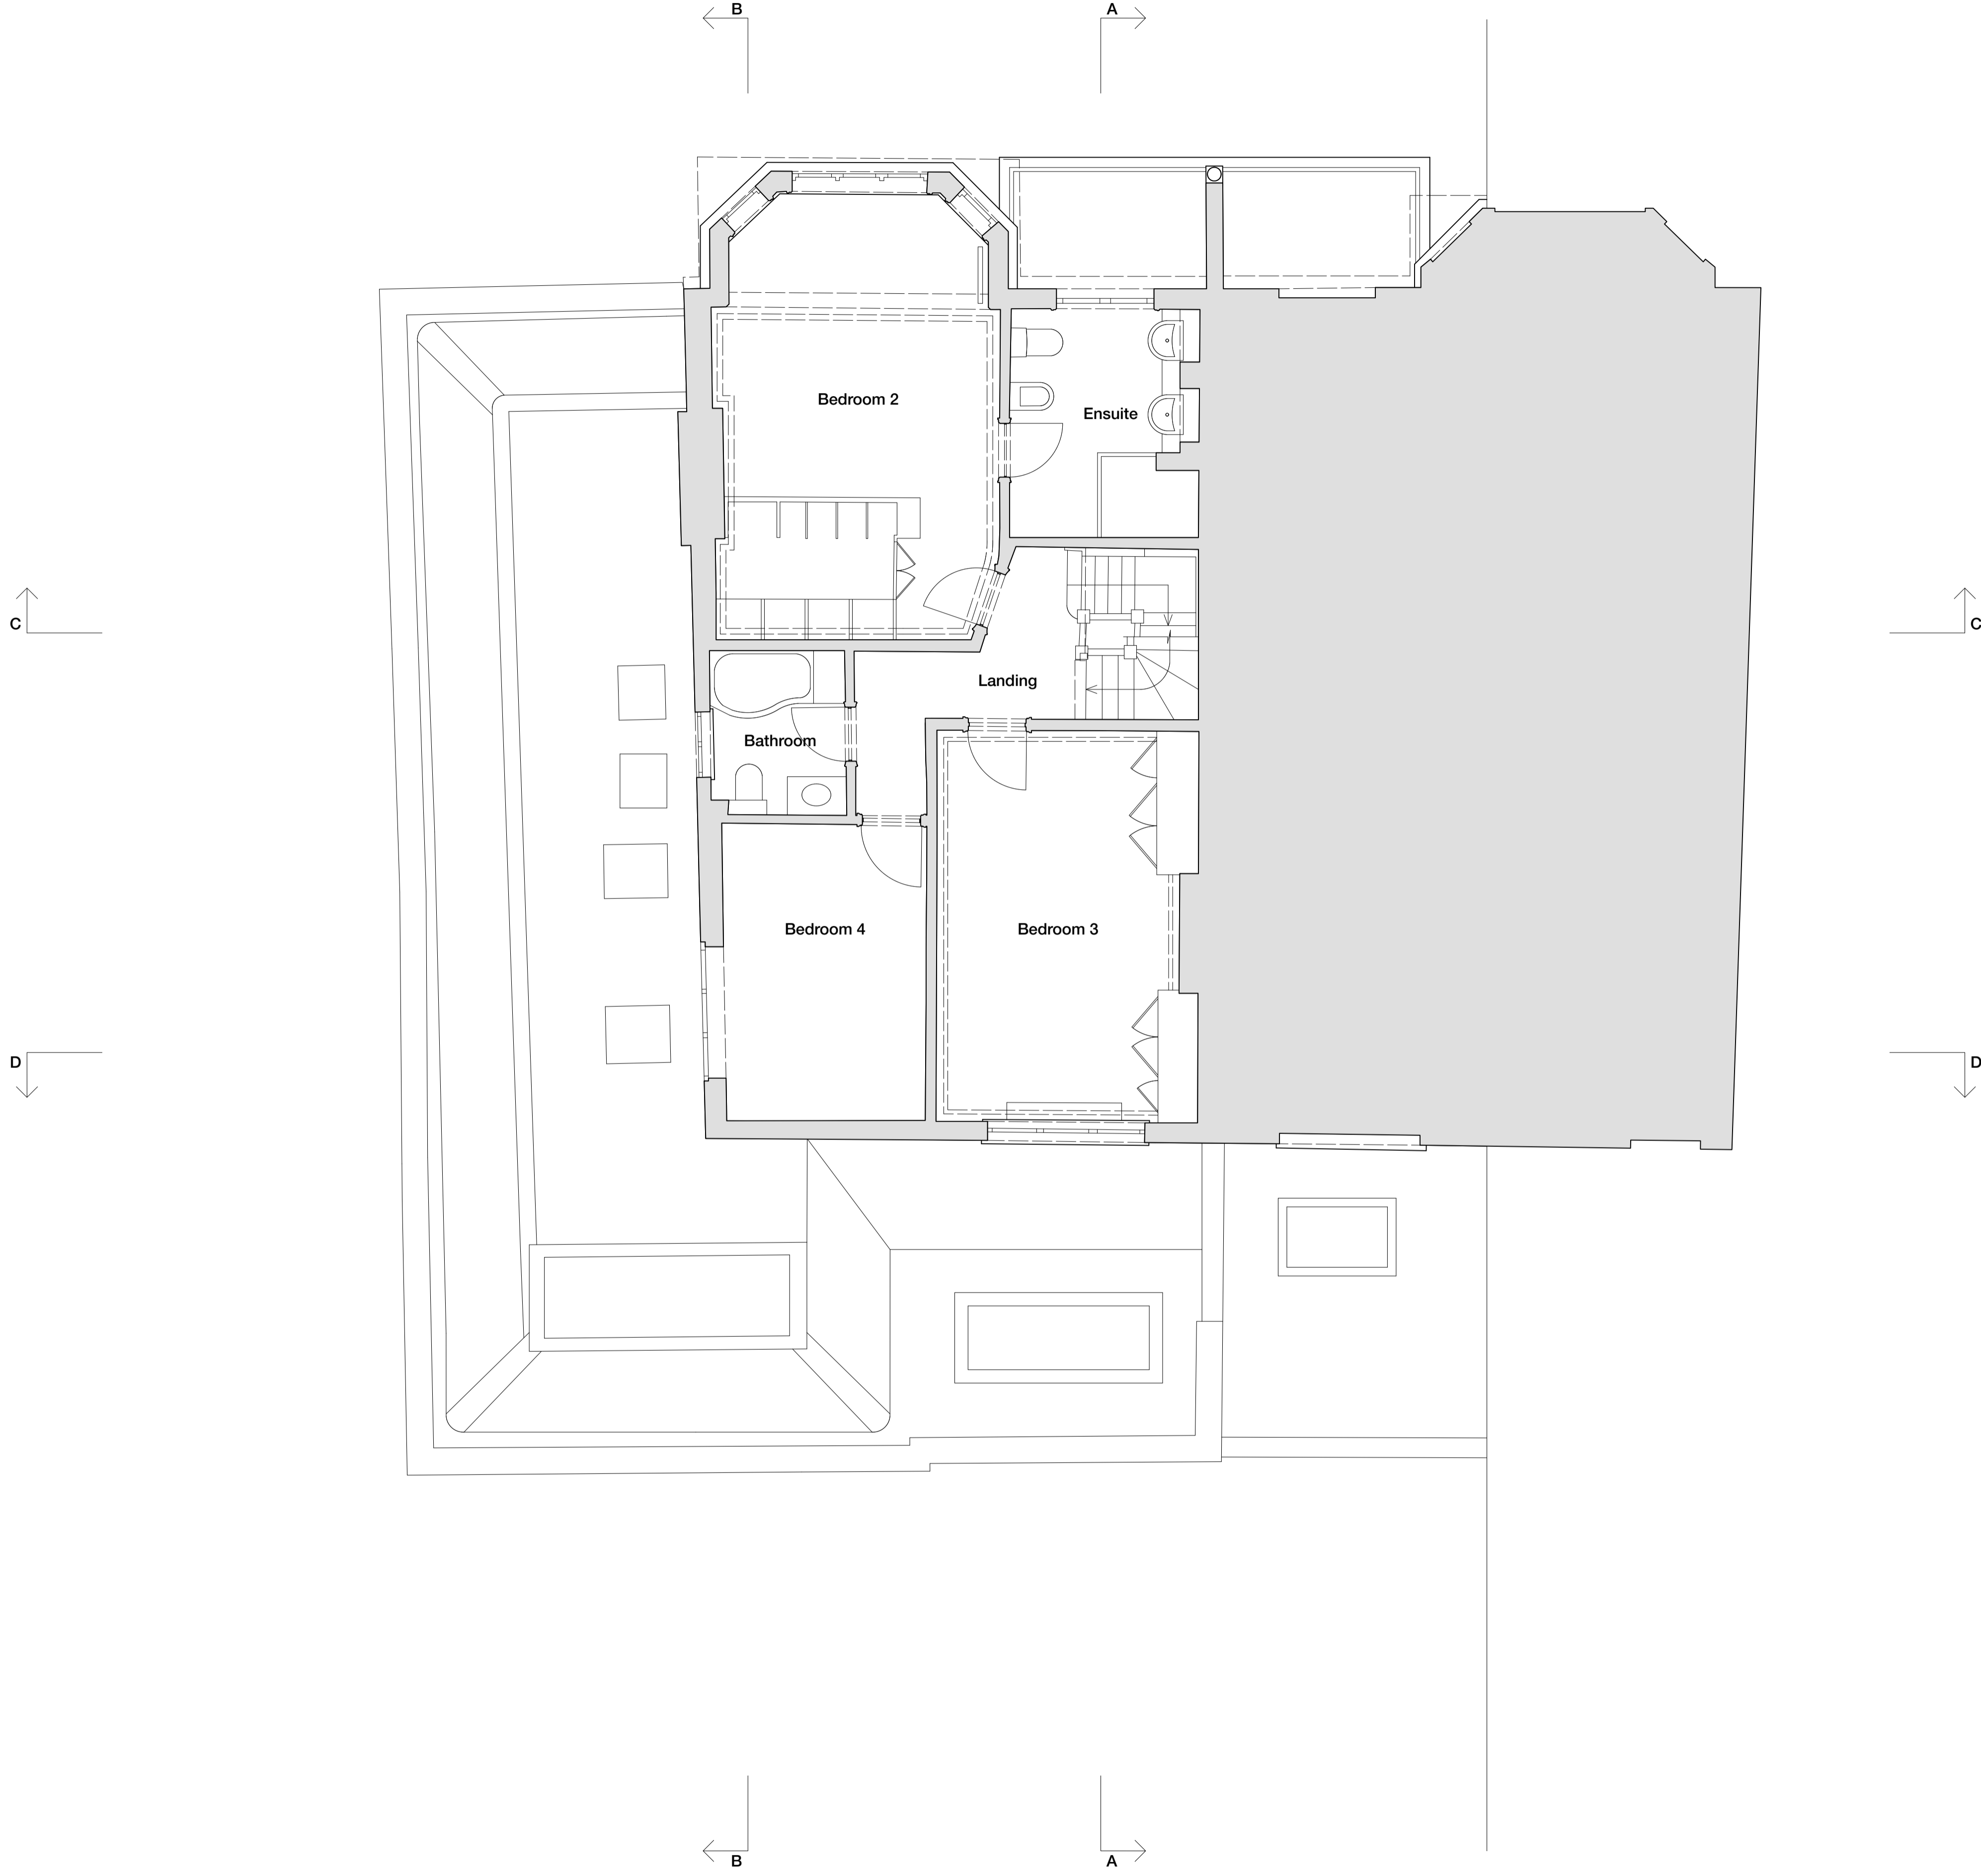

89 Lonsdale Road 67 Lonsdale Road

First floor plan

Plans AS EXISTING

revision notes

syte
The Golden Square London W1P 3AA T: 020 7759 8111 www.sytearchitects.com

client
Anna-Lisa and Samir
project
36 Lonsdale Road
London
SW13 9JR

drawing title
Plans as existing
date drawn by revision
Mar' 24 DR
scale checked by drawing
1:50@A1 337.101