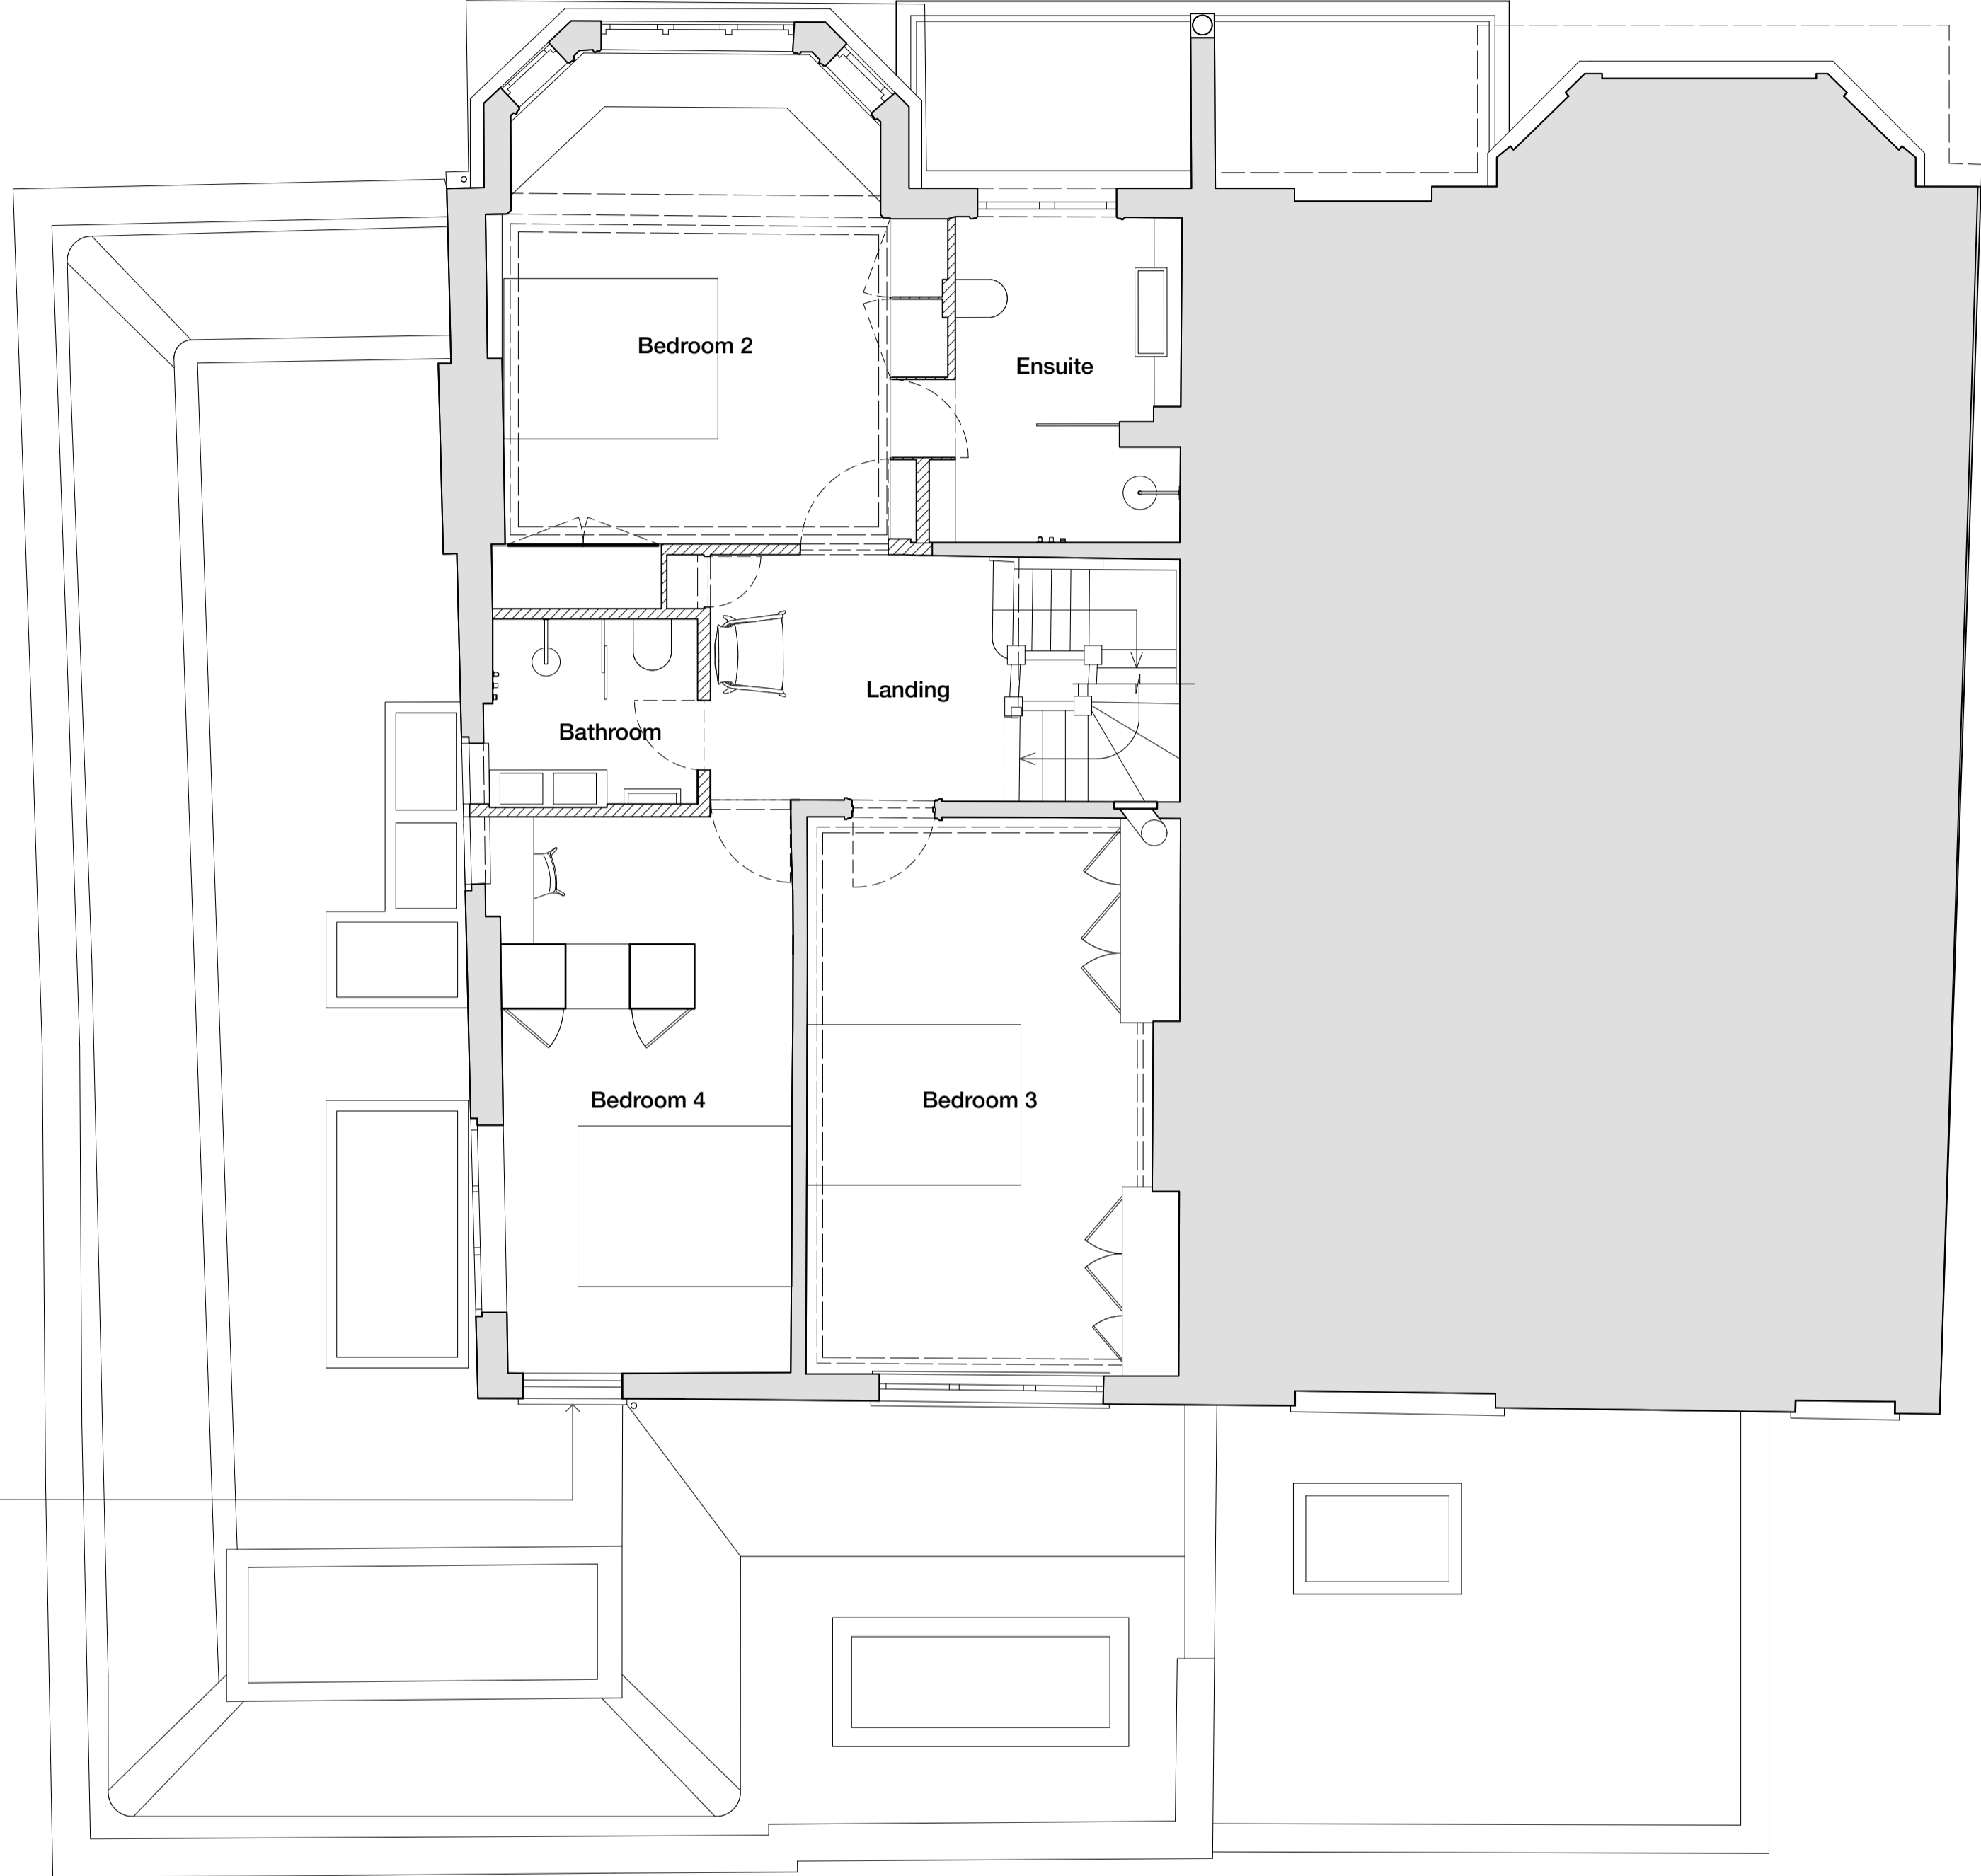

69 Lonsdale Road 67 Lonsdale Road

B A

C

C

D

D

Proposed window, approved June 2024

First floor plan

Plans AS EXISTING AS APPROVED JUNE 2024: 24/1043/HOT

0 1 2 10

revision notes

client
Anna-Lisa and Samir
project
69 Lonsdale Road
London
SW13 9JR
drawing title
Plans as existing
date drawn by revision
Sep' 24 DR
scale checked by drawing
1:50@A1 337.101A