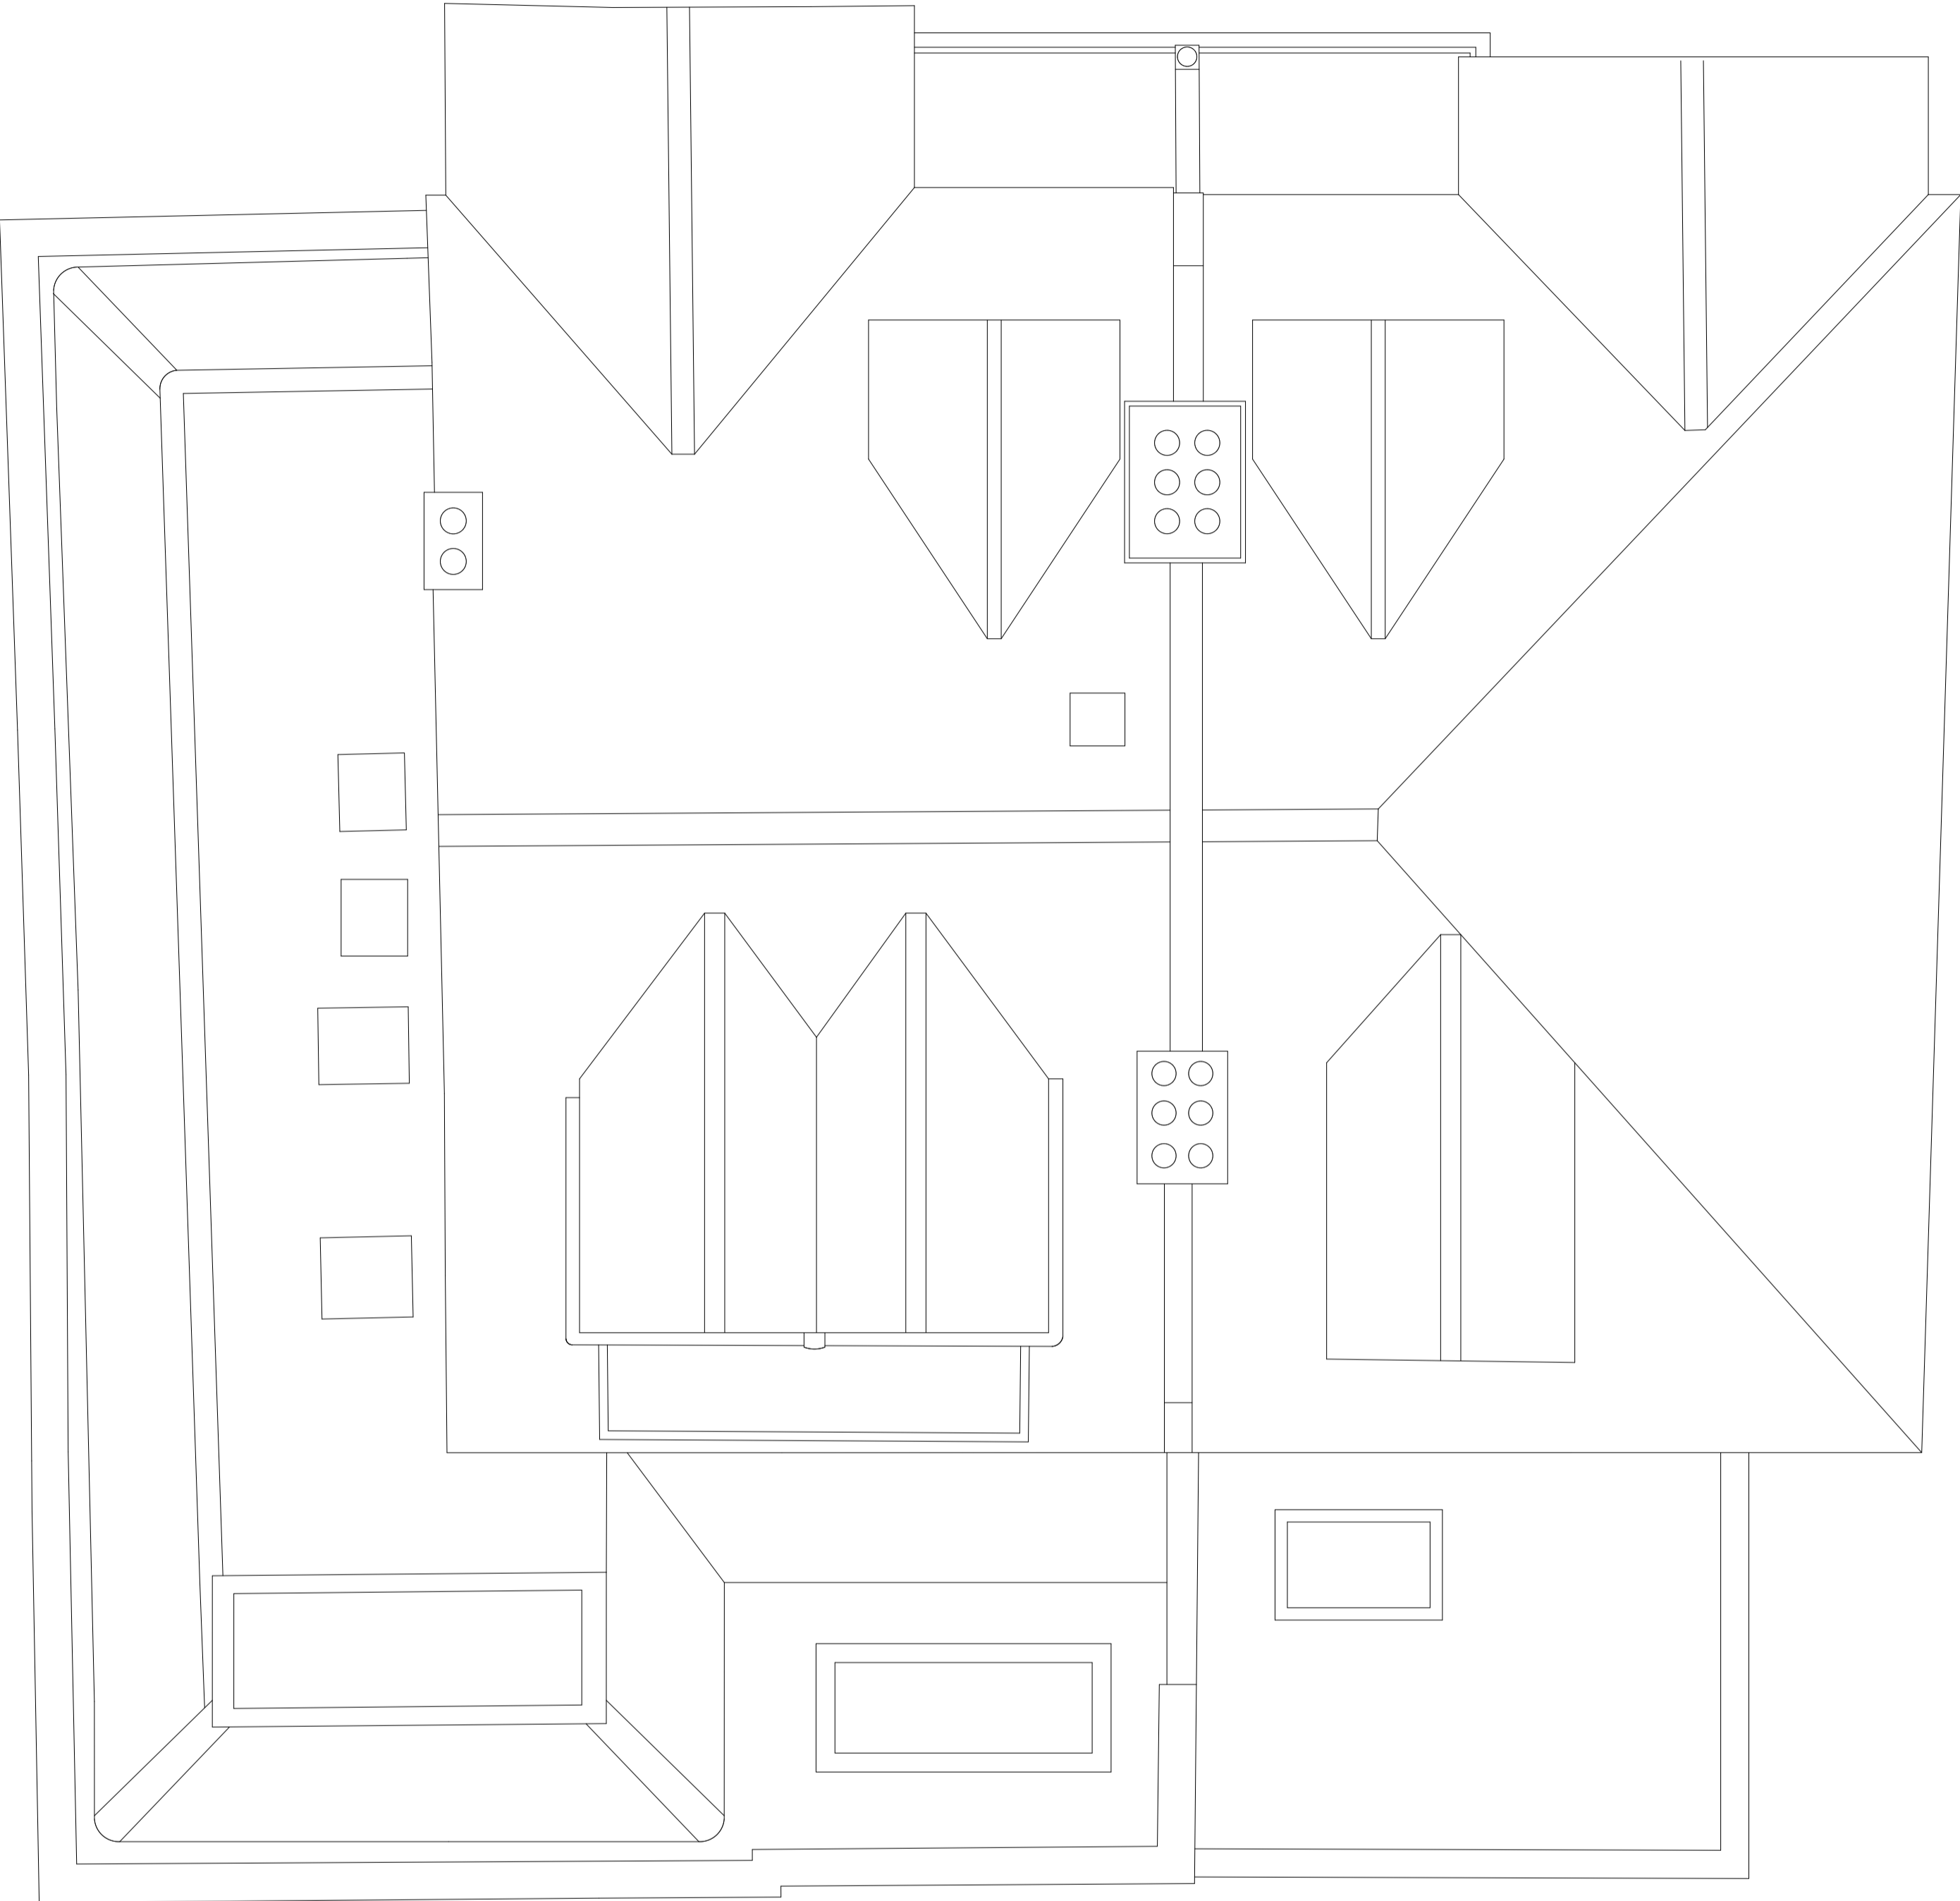

89 Lonsdale Road 67 Lonsdale Road

B A

C

C

D

D

B A

Roof floor plan

Plans AS EXISTING

revision notes

syte

client

Anna-Lisa and Samir

project
36 Lonsdale Road
London
SW13 9JR

drawing title

Plans
as existing

date drawn by revision
Mar' 24 DR

scale checked by drawing
1:50@A1 337.103