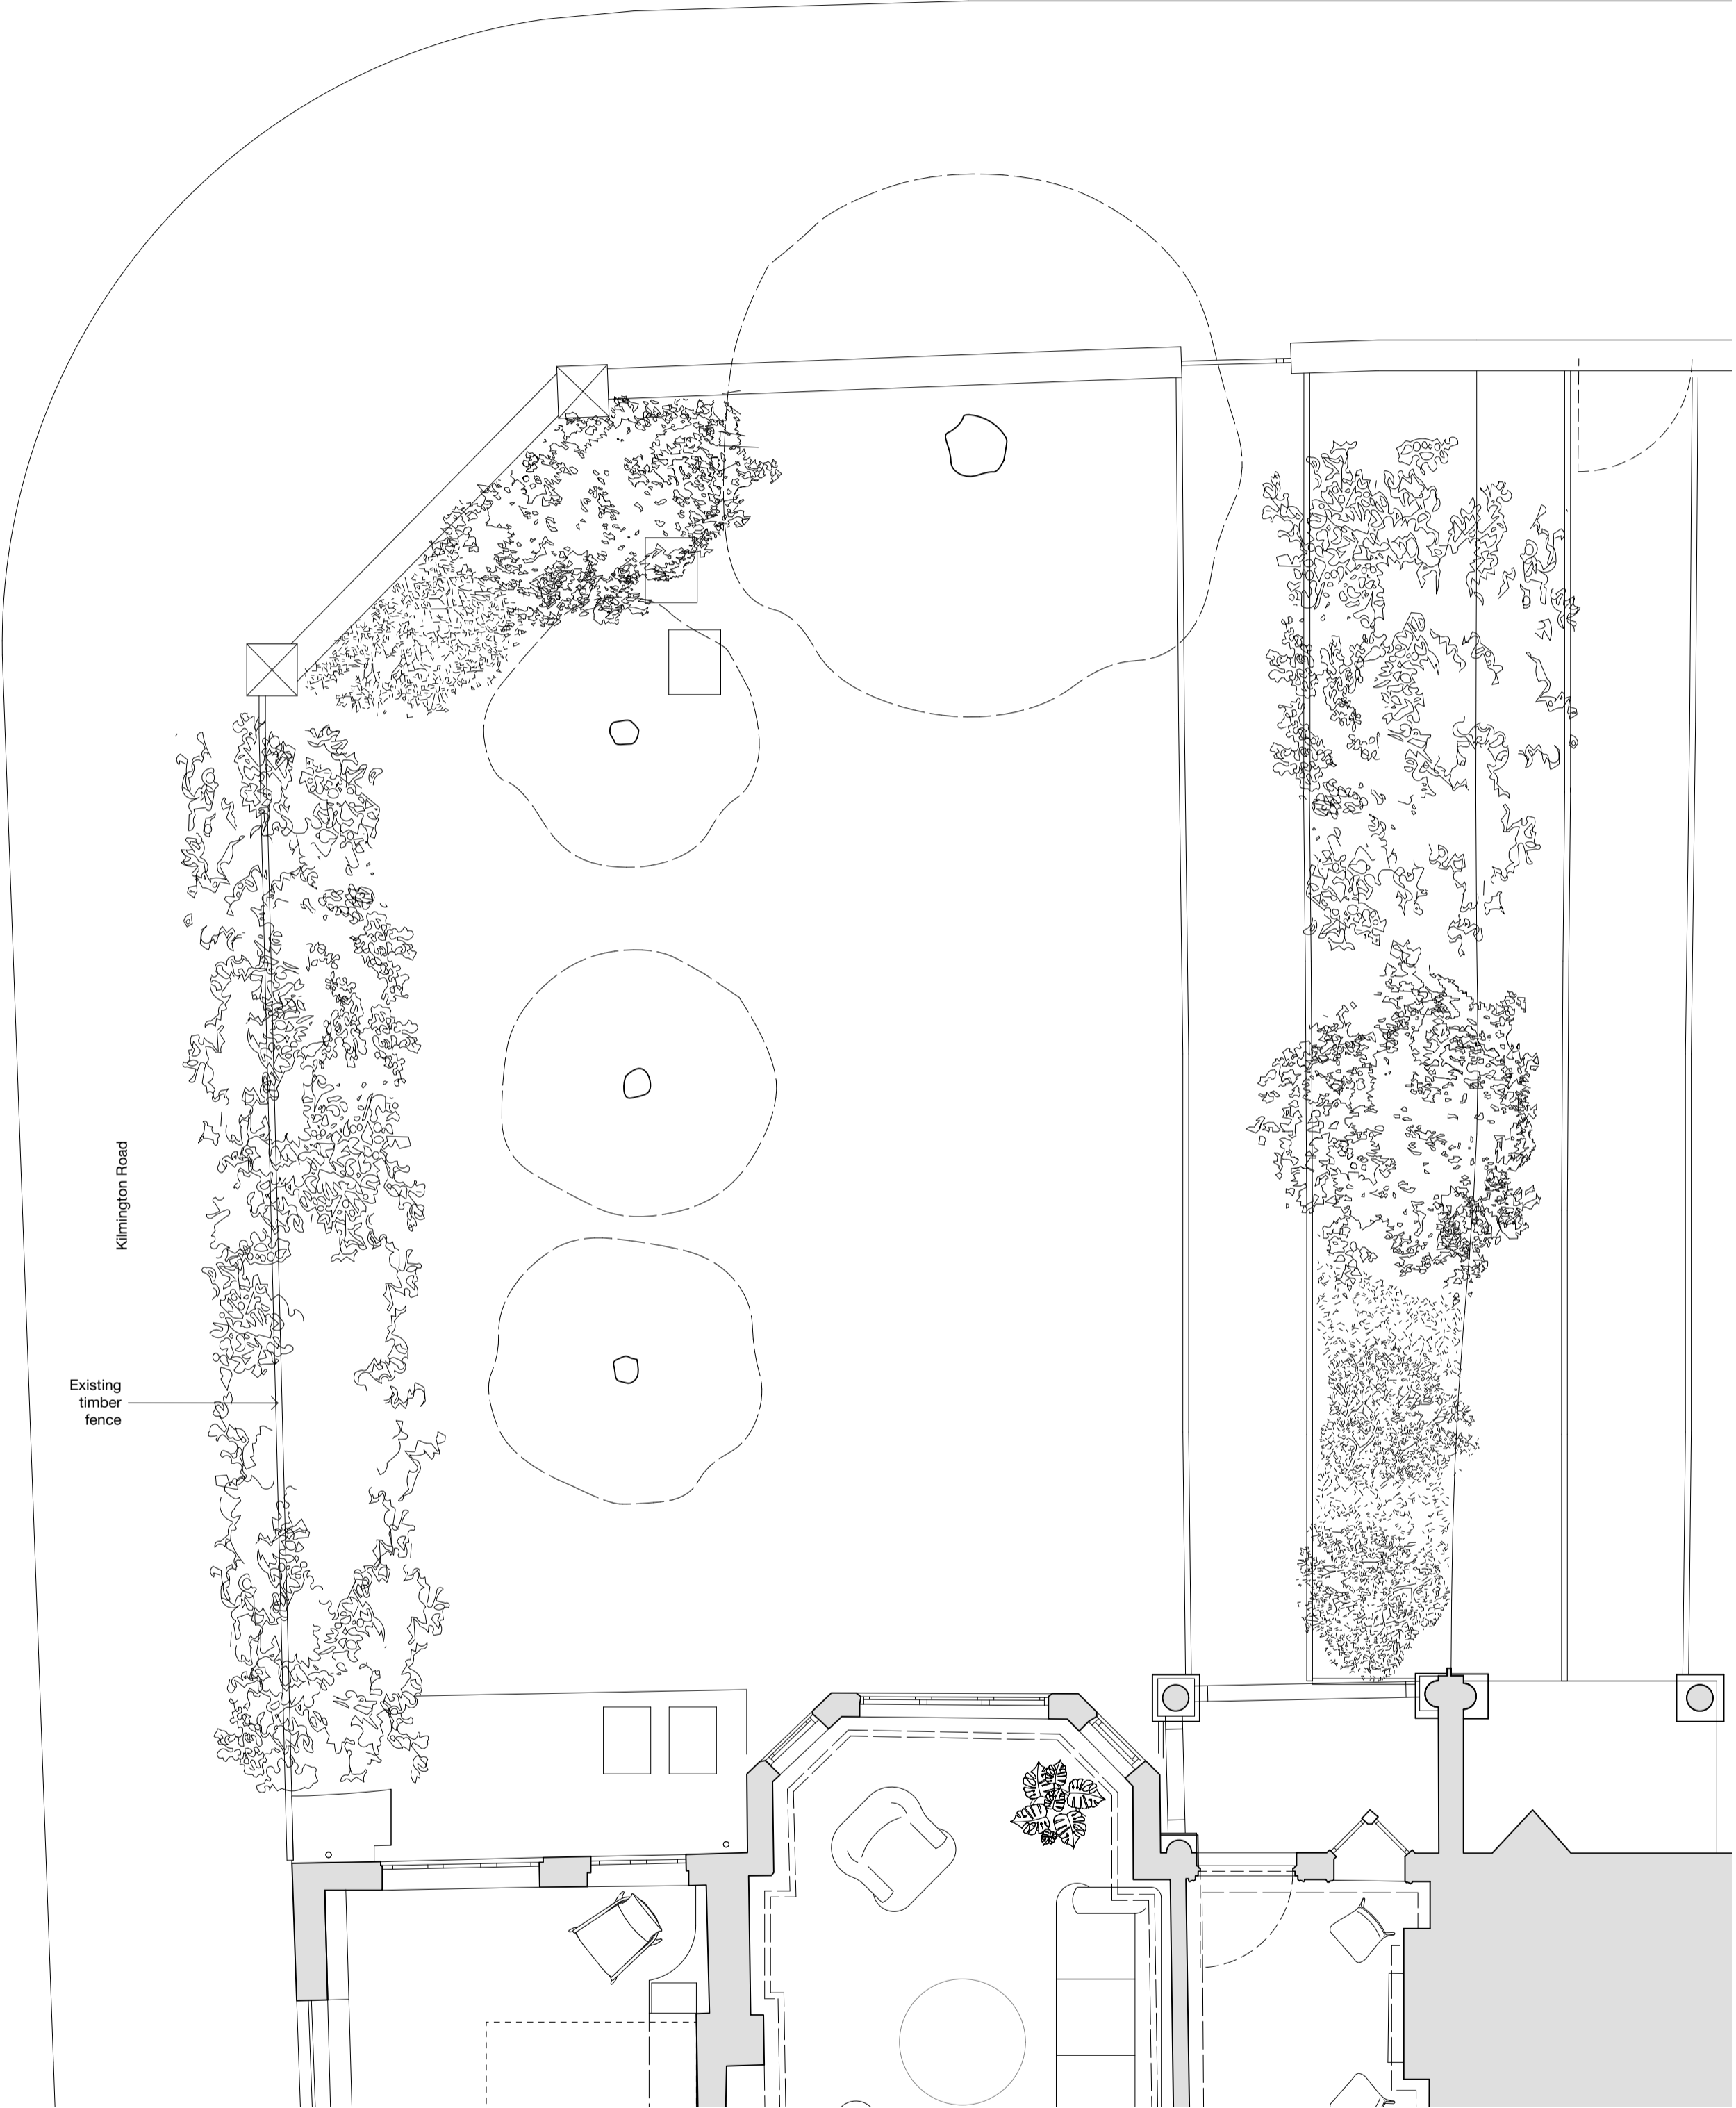

Plans AS PROPOSED

Lonsdale Road

Front garden plan as EXISTING