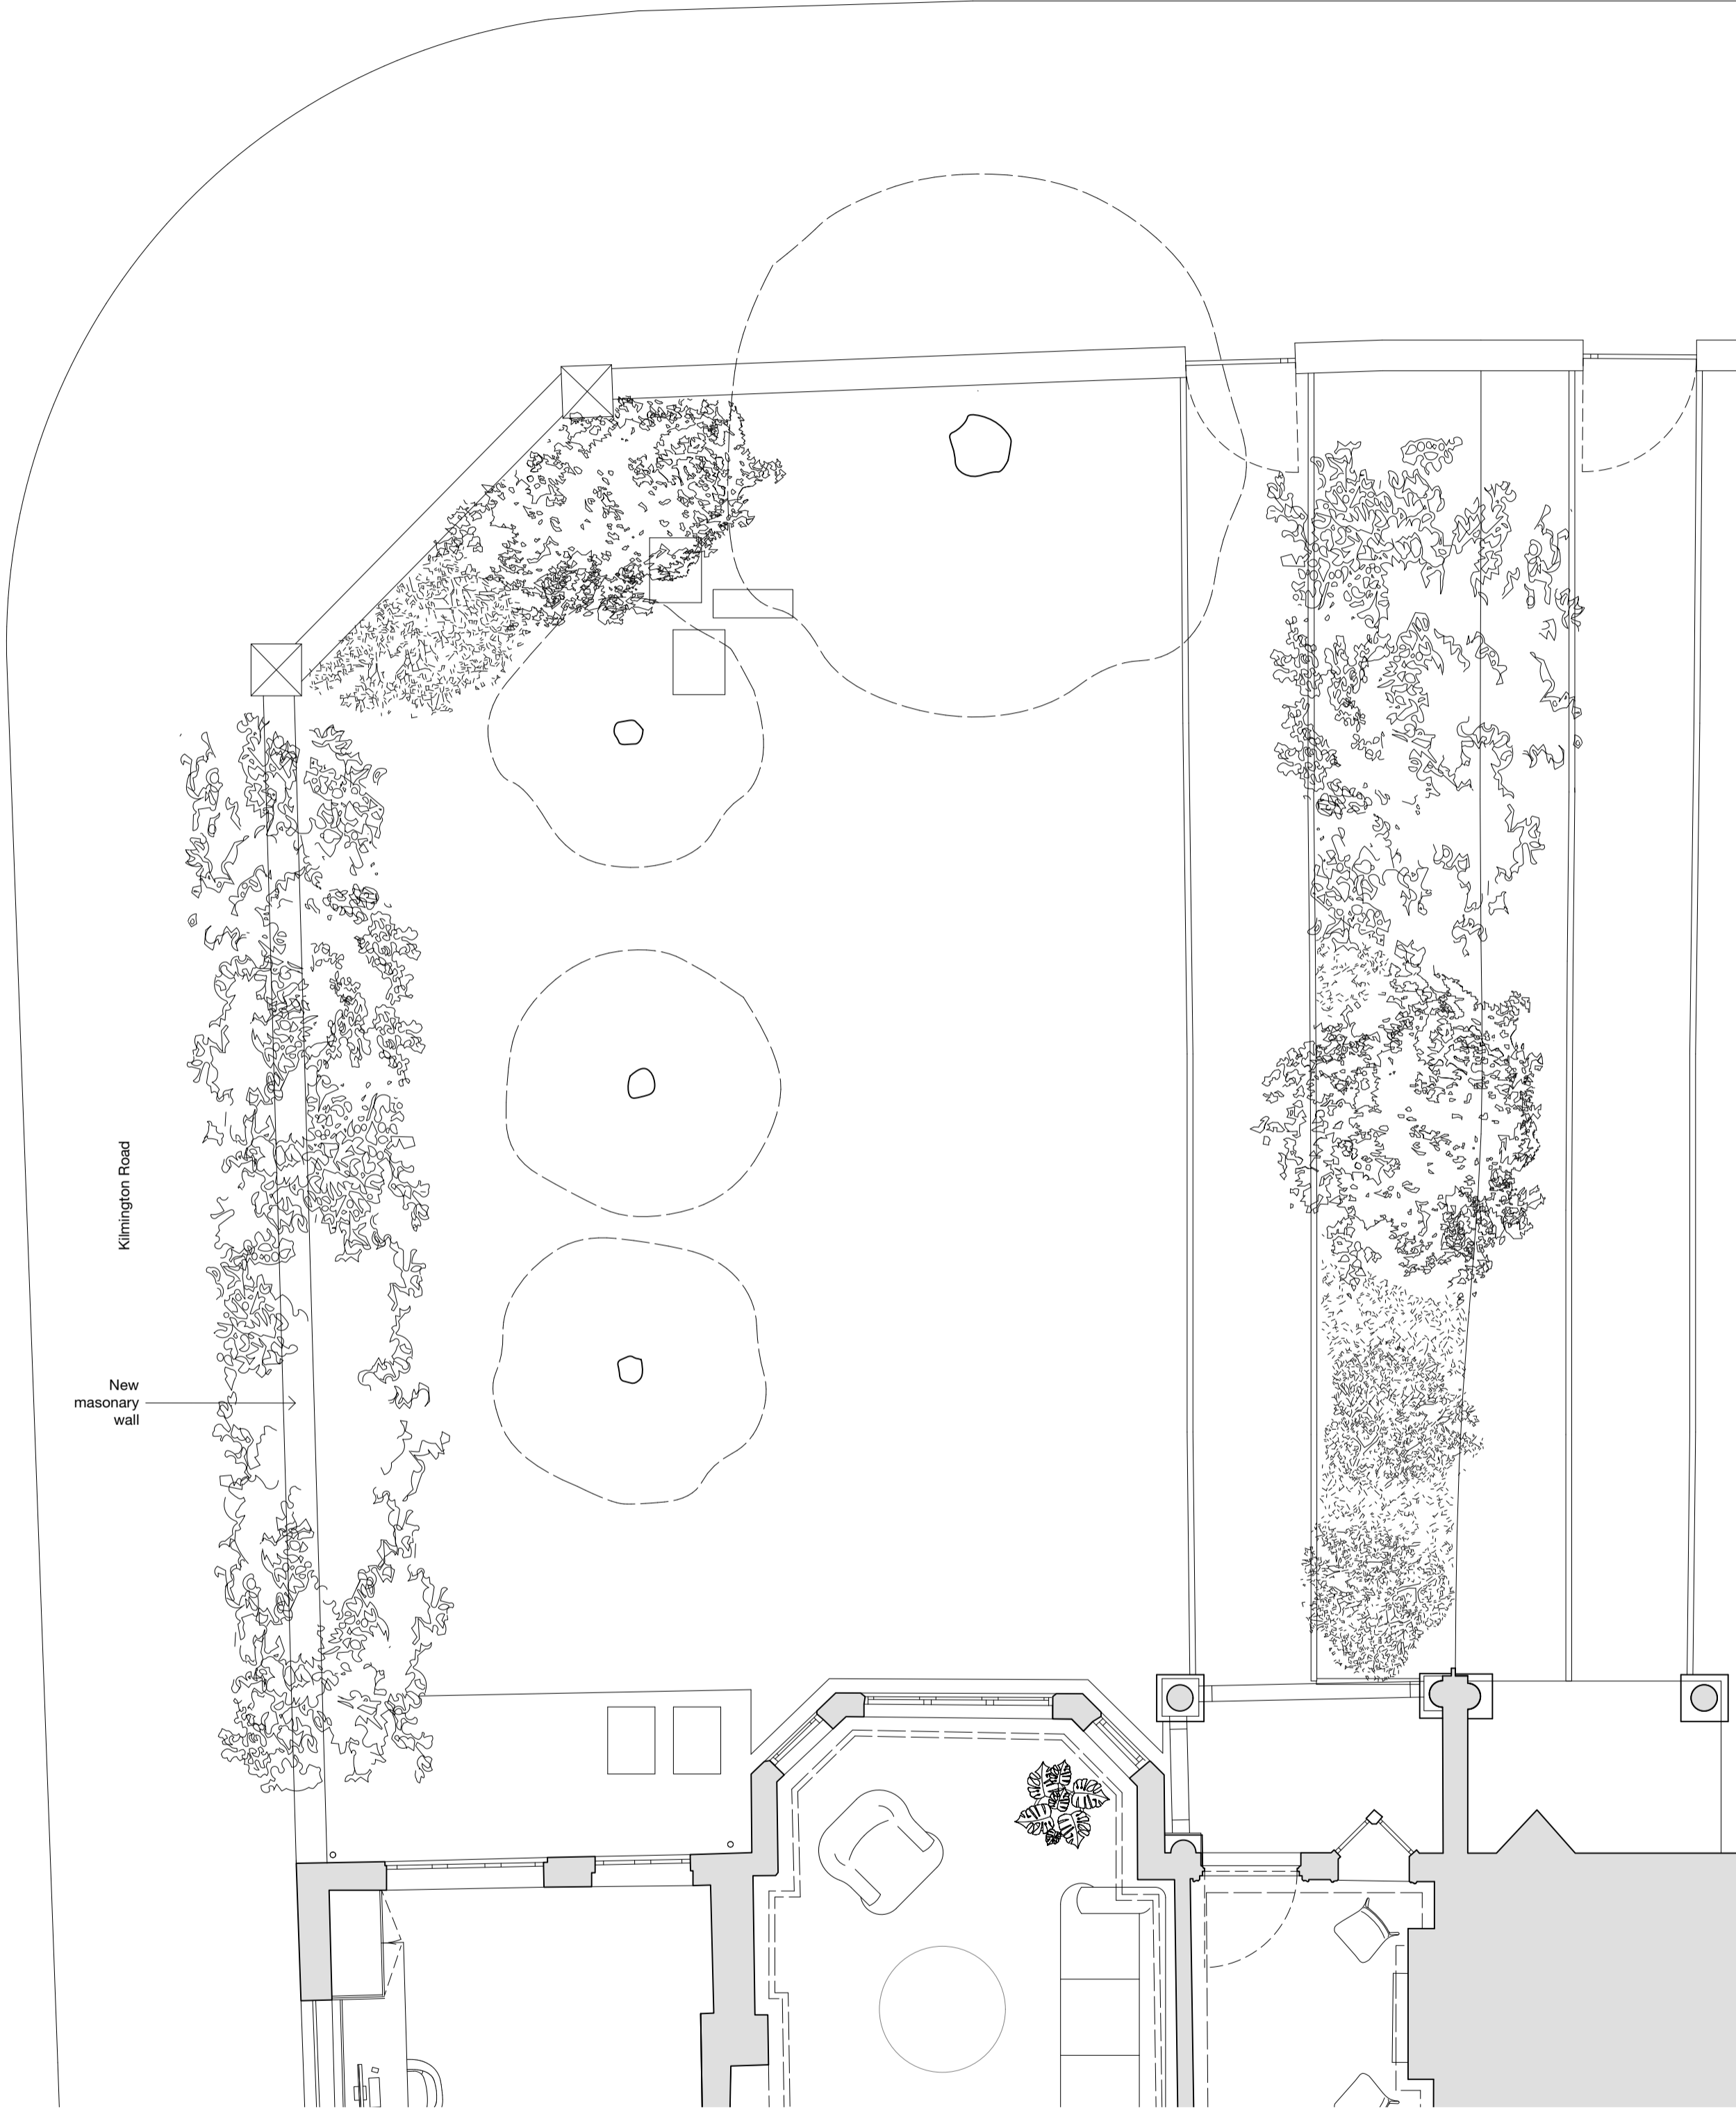

revision notes

Lonsdale Road

Front garden plan as PROPOSED