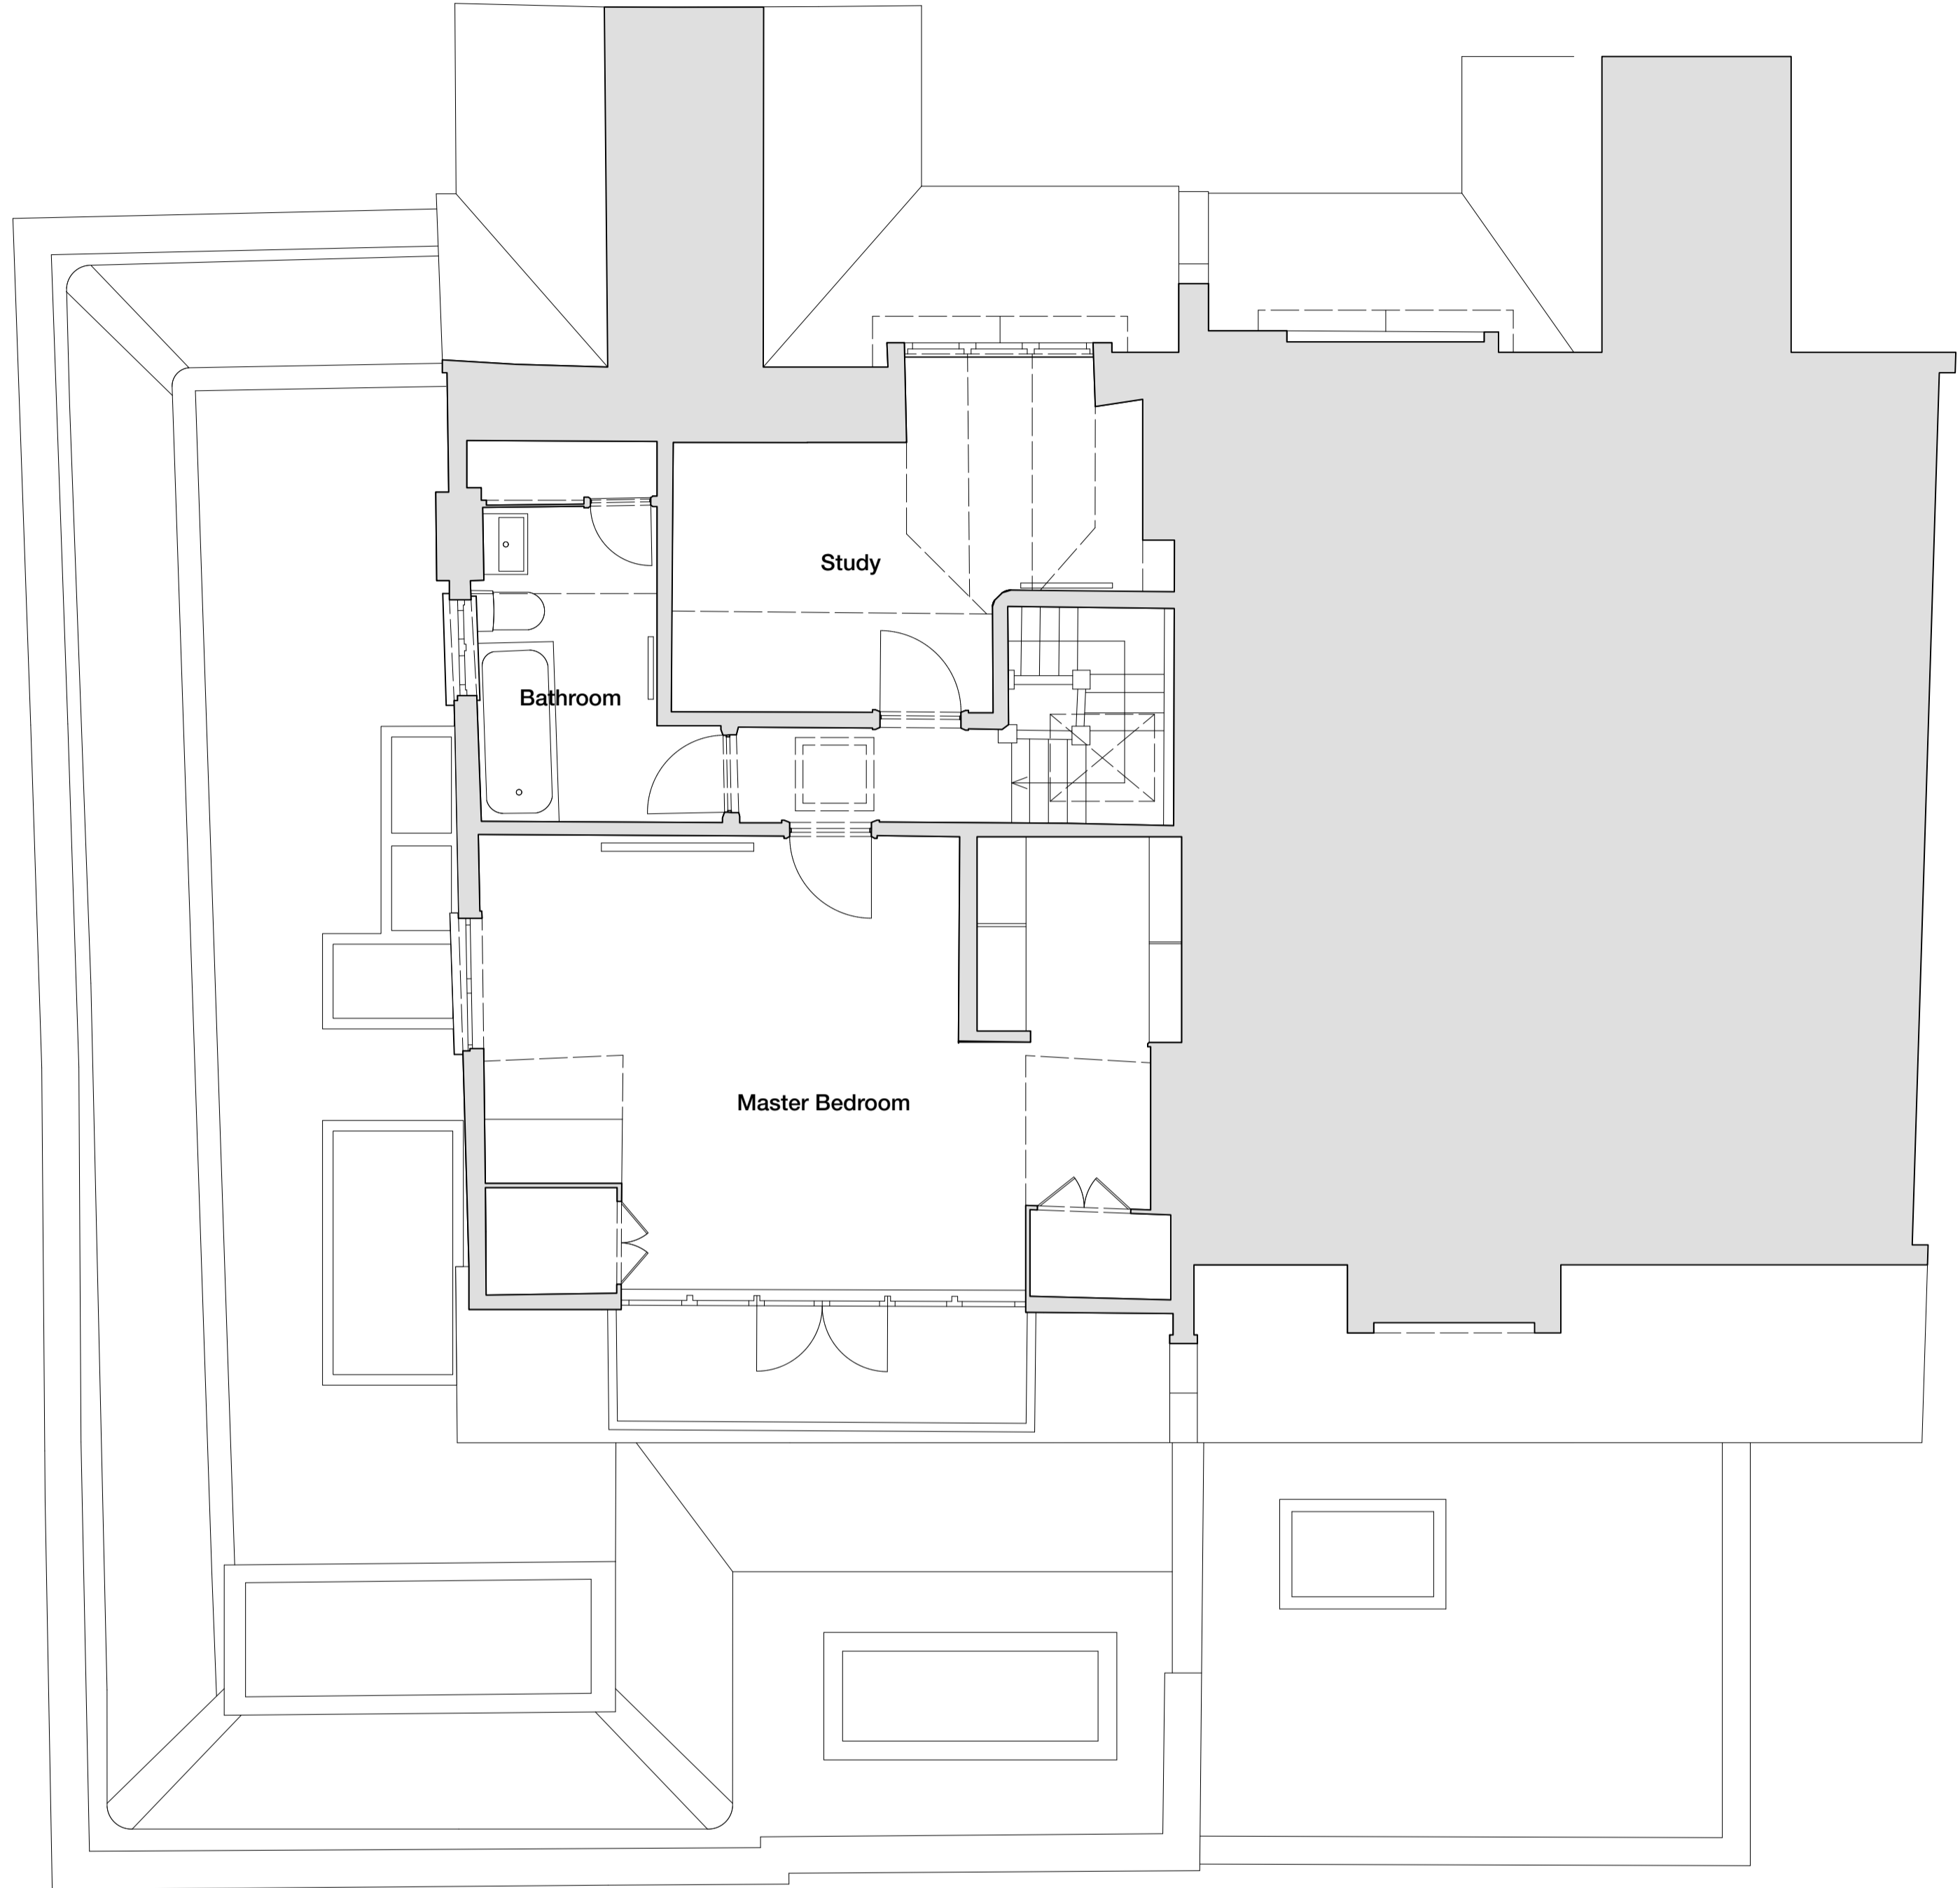

89 Lonsdale Road 67 Lonsdale Road

B A

C

C

D

D

B A

Second floor plan

Plans AS EXISTING

0 1 2 10

revision notes

client	Anna-Lisa and Samir		
project	36 Lonsdale Road London SW13 9JR		
drawing title	Plans as existing		
date	drawn by	revision	
Mar' 24	DR		
scale	checked by	drawing	
1:50@A1		337.102