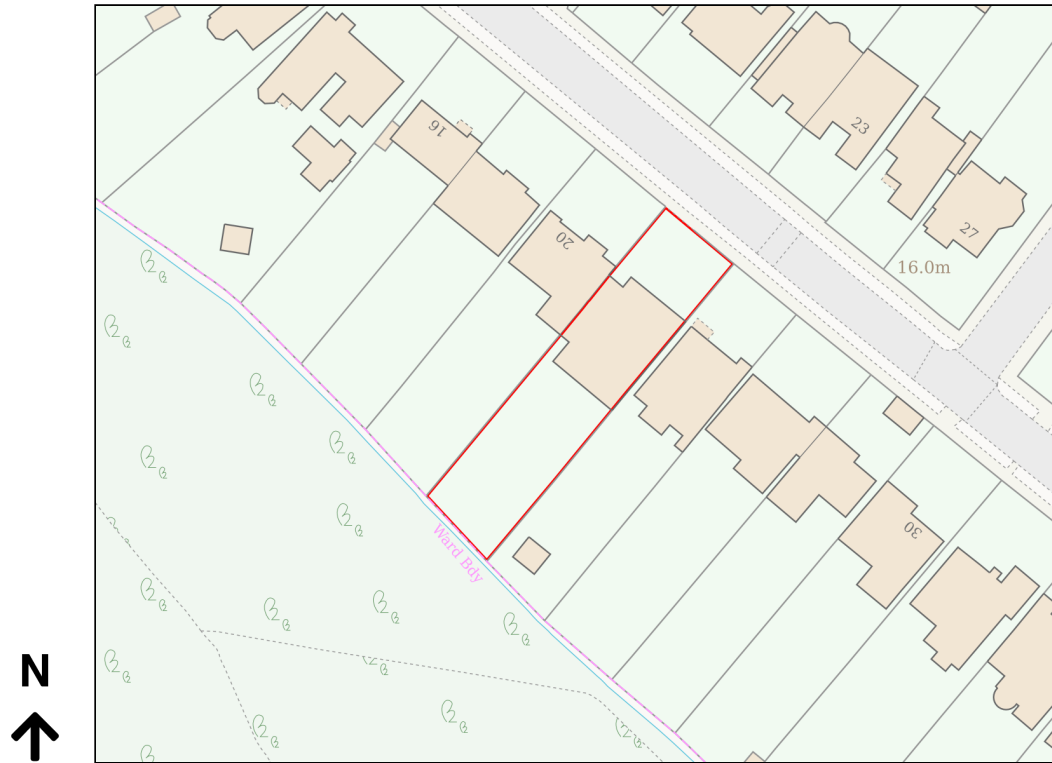

Location Plan

Site Address: 22, Sheen Common Drive, Richmond, TW10 5BN

Date Produced: 06-Sep-2024

Scale: 1:1250 @A4

Planning Portal Reference: PP-13383817v1