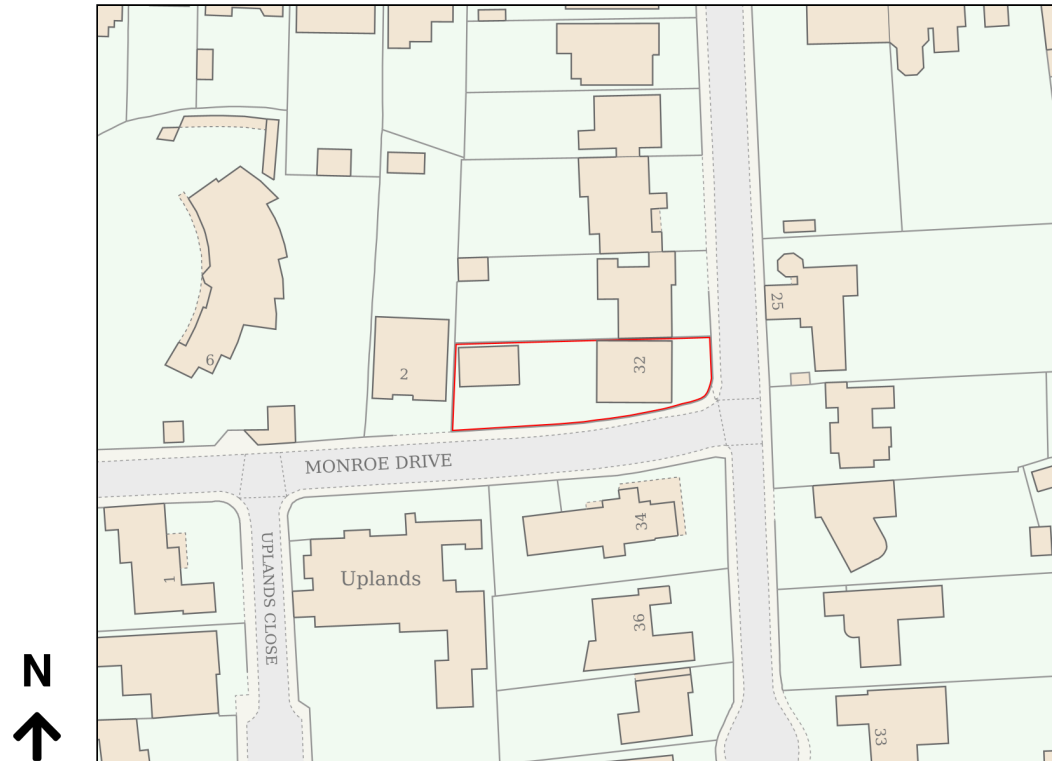

Location Plan

Site Address: 32, West Temple Sheen, East Sheen, London, SW14 7AP

Date Produced: 09-Sep-2024

Scale: 1:1250 @A4

Planning Portal Reference: PP-13395284v1