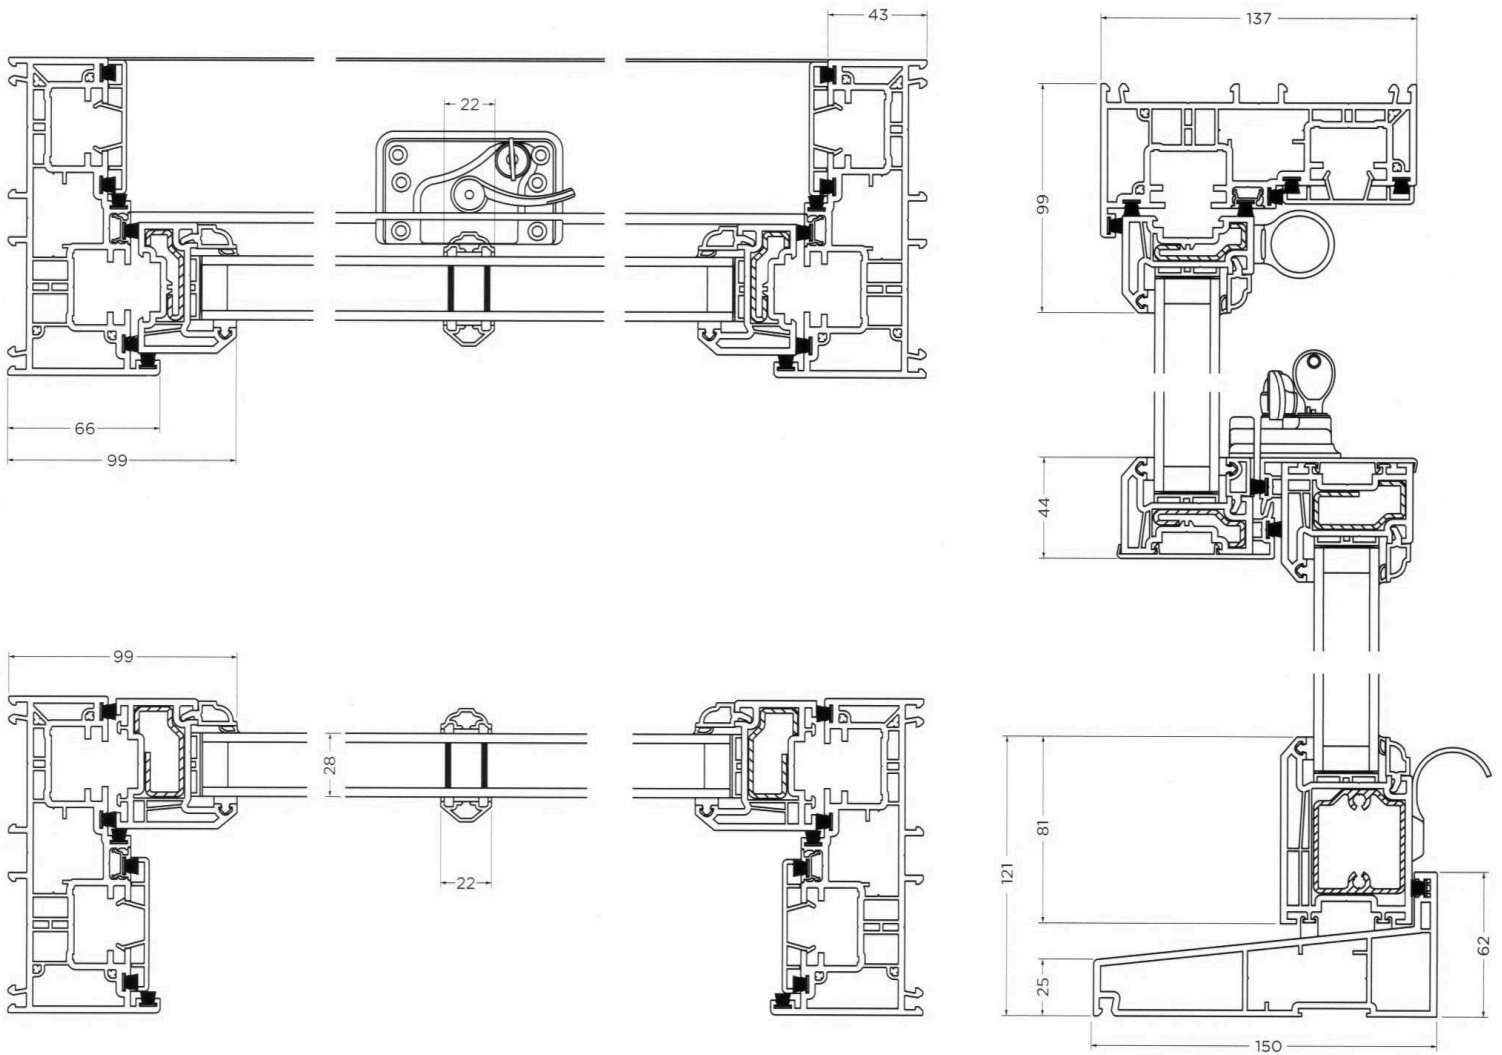

Heritage Rose

Technical Details

A Rated

Acoustics

PartQ/PAS24/SBD

Welded Joints

Slim Mullion

Icons with borders are standard features. Ones without borders are options.