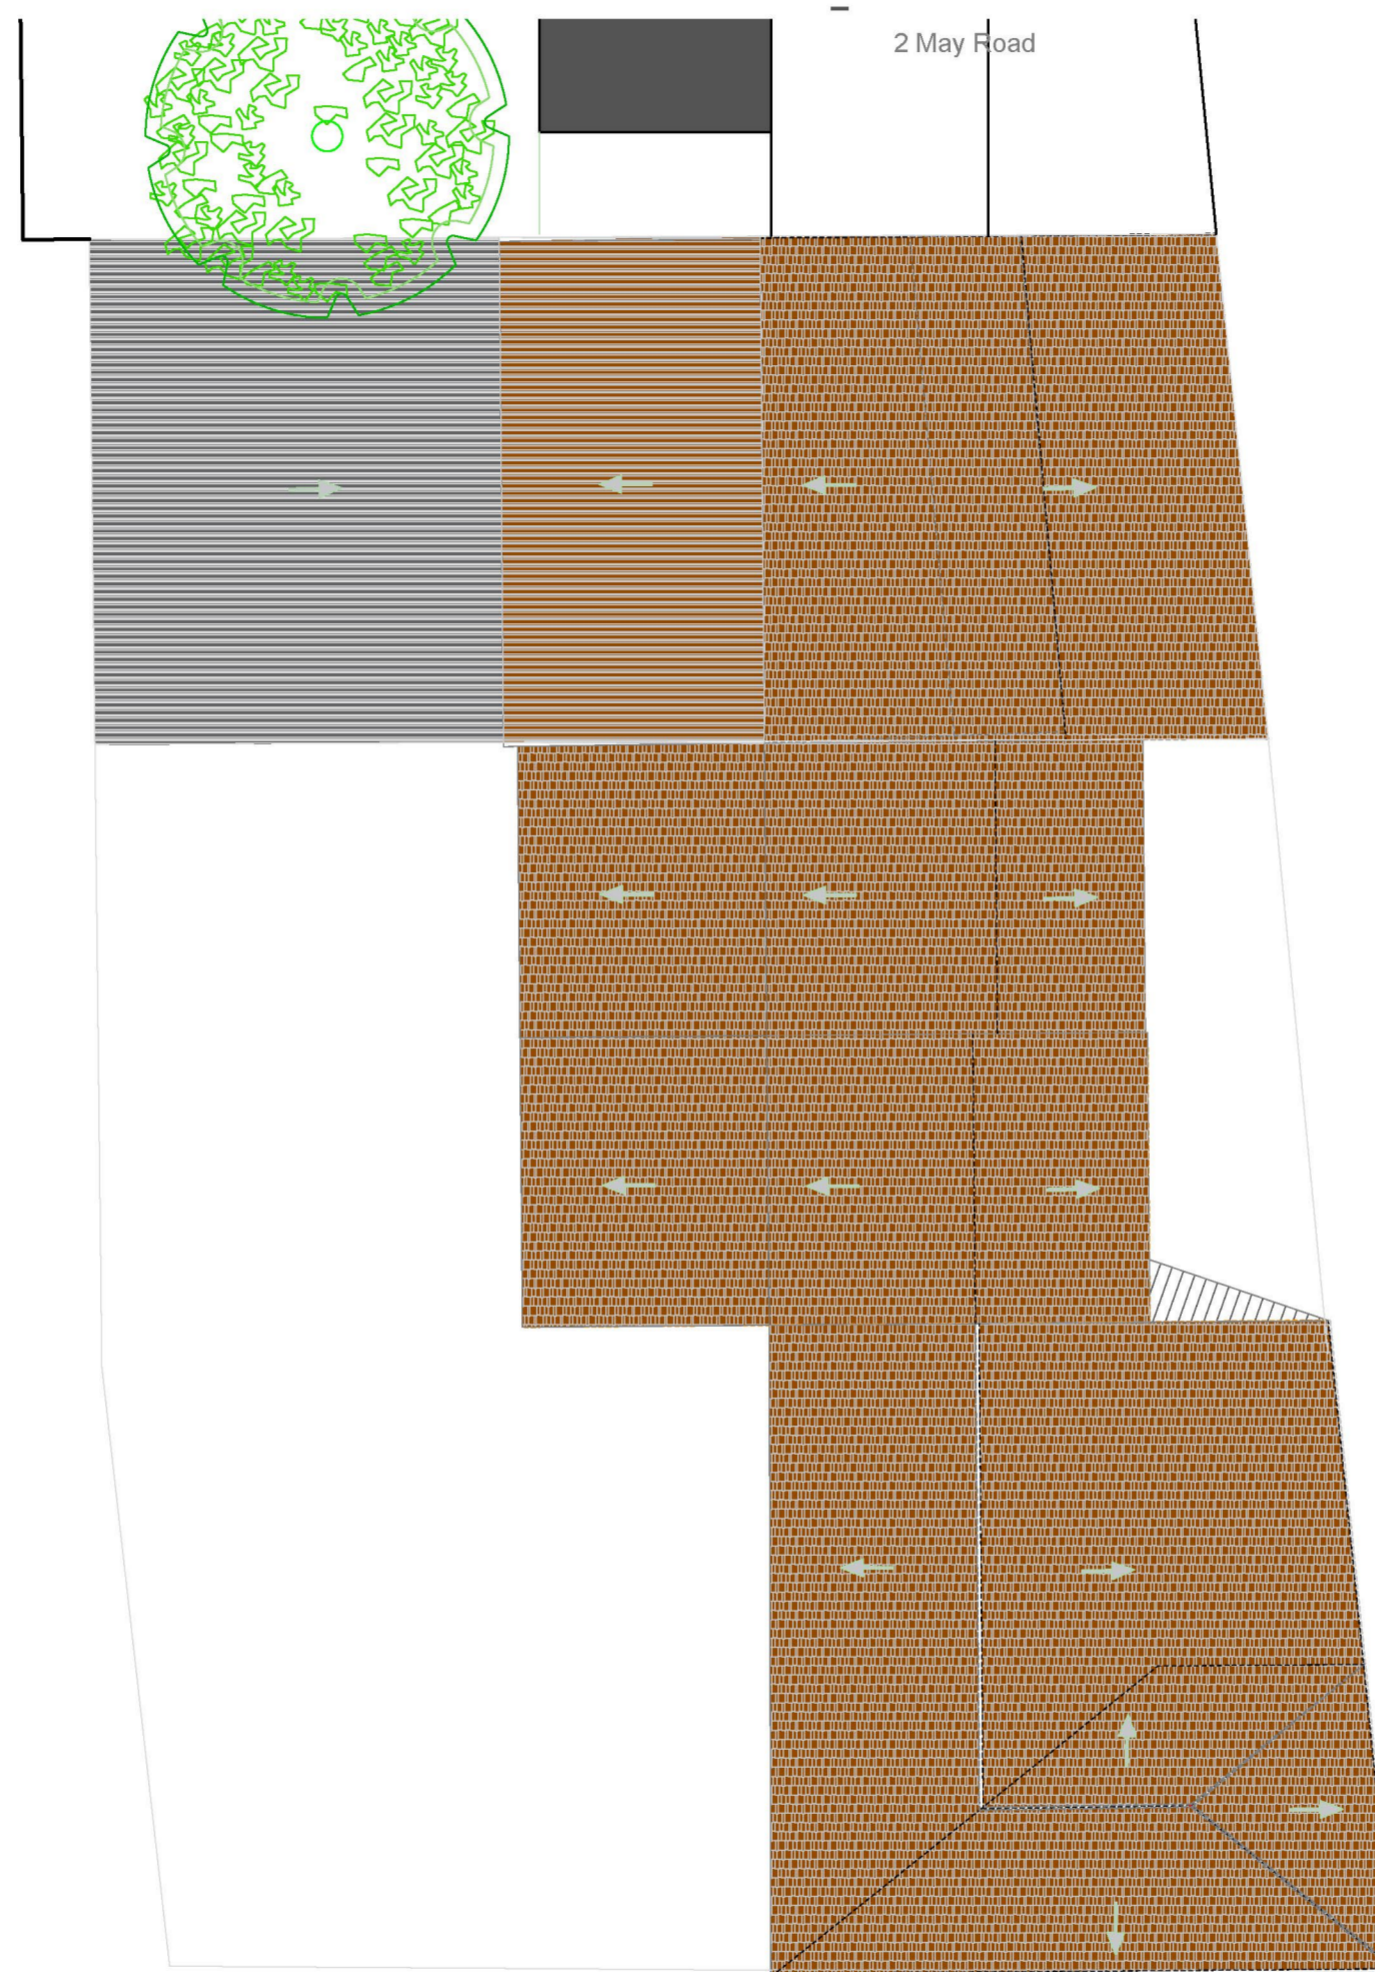

ELSTREELAND

Survey undertaken by DASH

dha architecture ltd

Brooklands Farm Business Park
Bottle Lane
Binfield
Berkshire
RG42 5QX

t. 0118 934 9666
e. surname@dhaarchitecture.co.uk
w. www.dhaarchitecture.co.uk

64 the green, twickenham

Existing Site Plan

20.08.2024 created
1:100 @ A2 scaling
MI/DJ contact

rev date by details

reference 012414-ELS-EXISTING-01 -revision