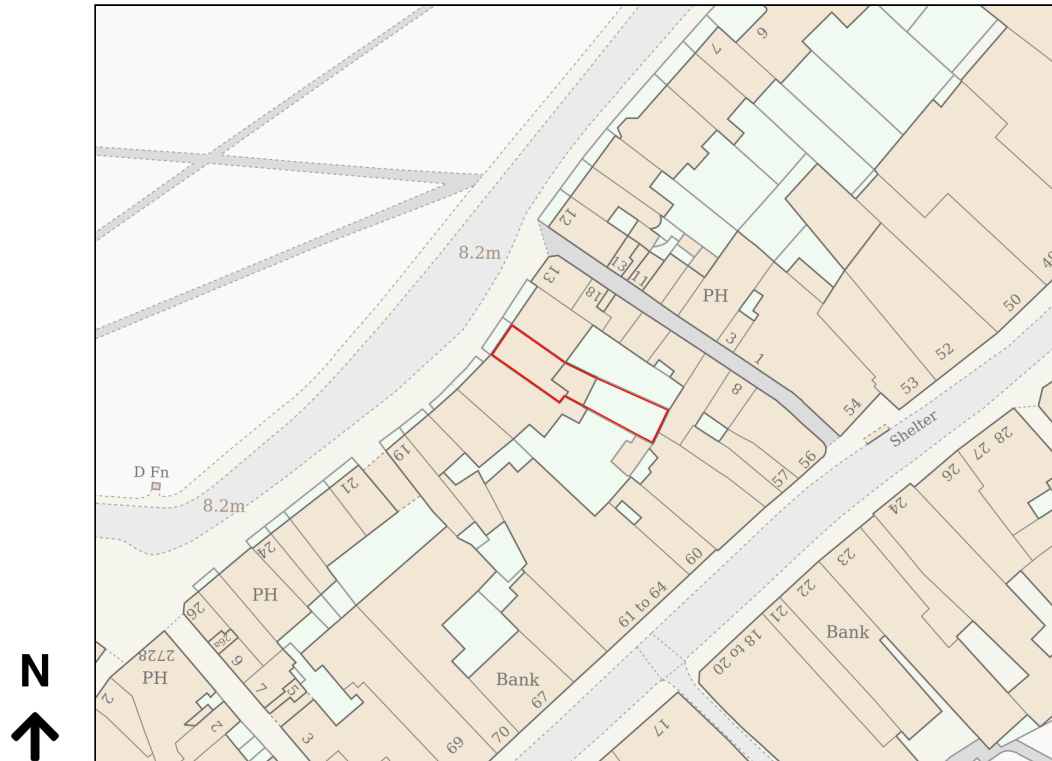

# Location Plan

Site Address: 15, The Green, Richmond, TW9 1PX

Date Produced: 12-Sep-2024

Scale: 1:1250 @A4

Planning Portal Reference: PP-13379751v1