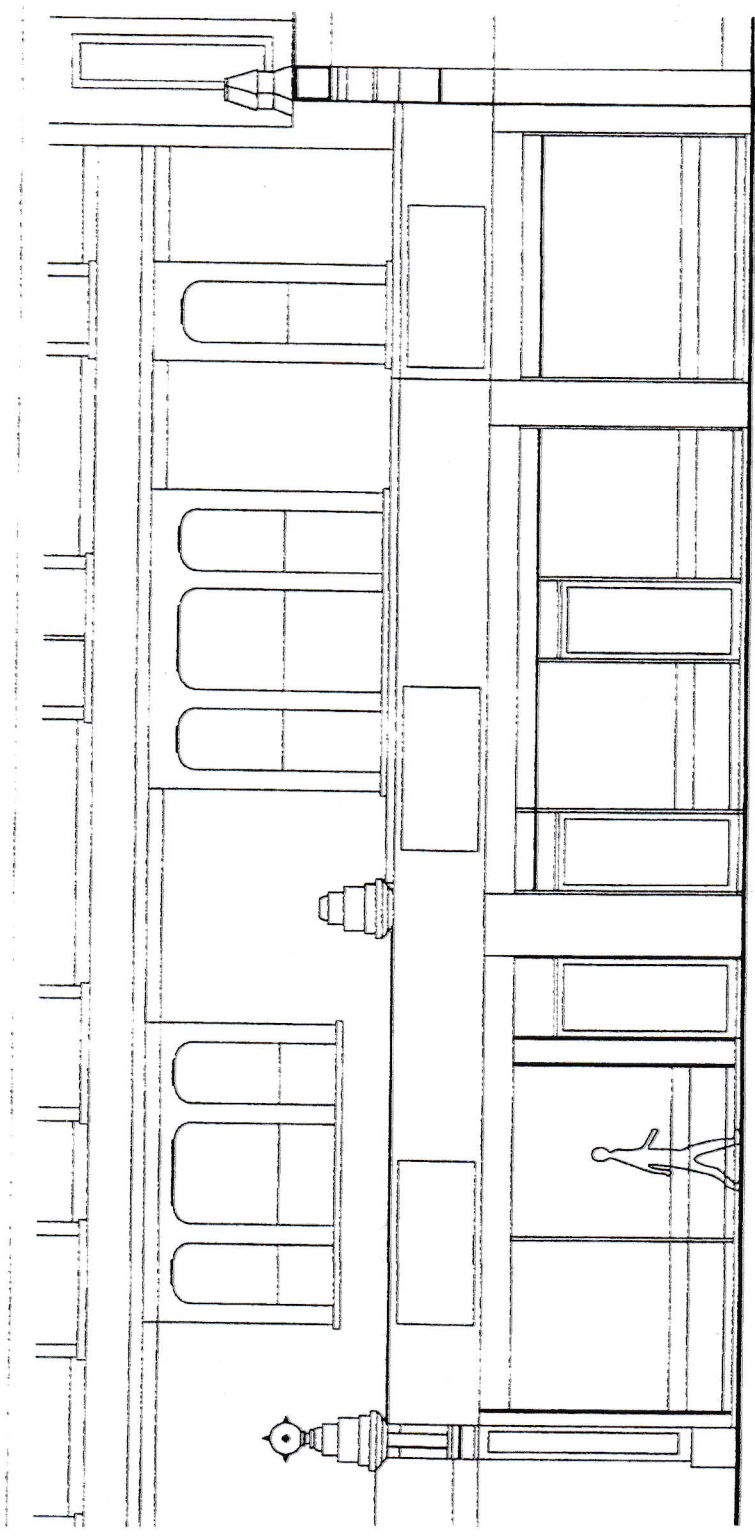

### Existing

- Aluminium colour frame and signage
- Columns currently tiled
- Lower sections of windows currently frosted glass

SCALE 1:90  
 0 5.4M