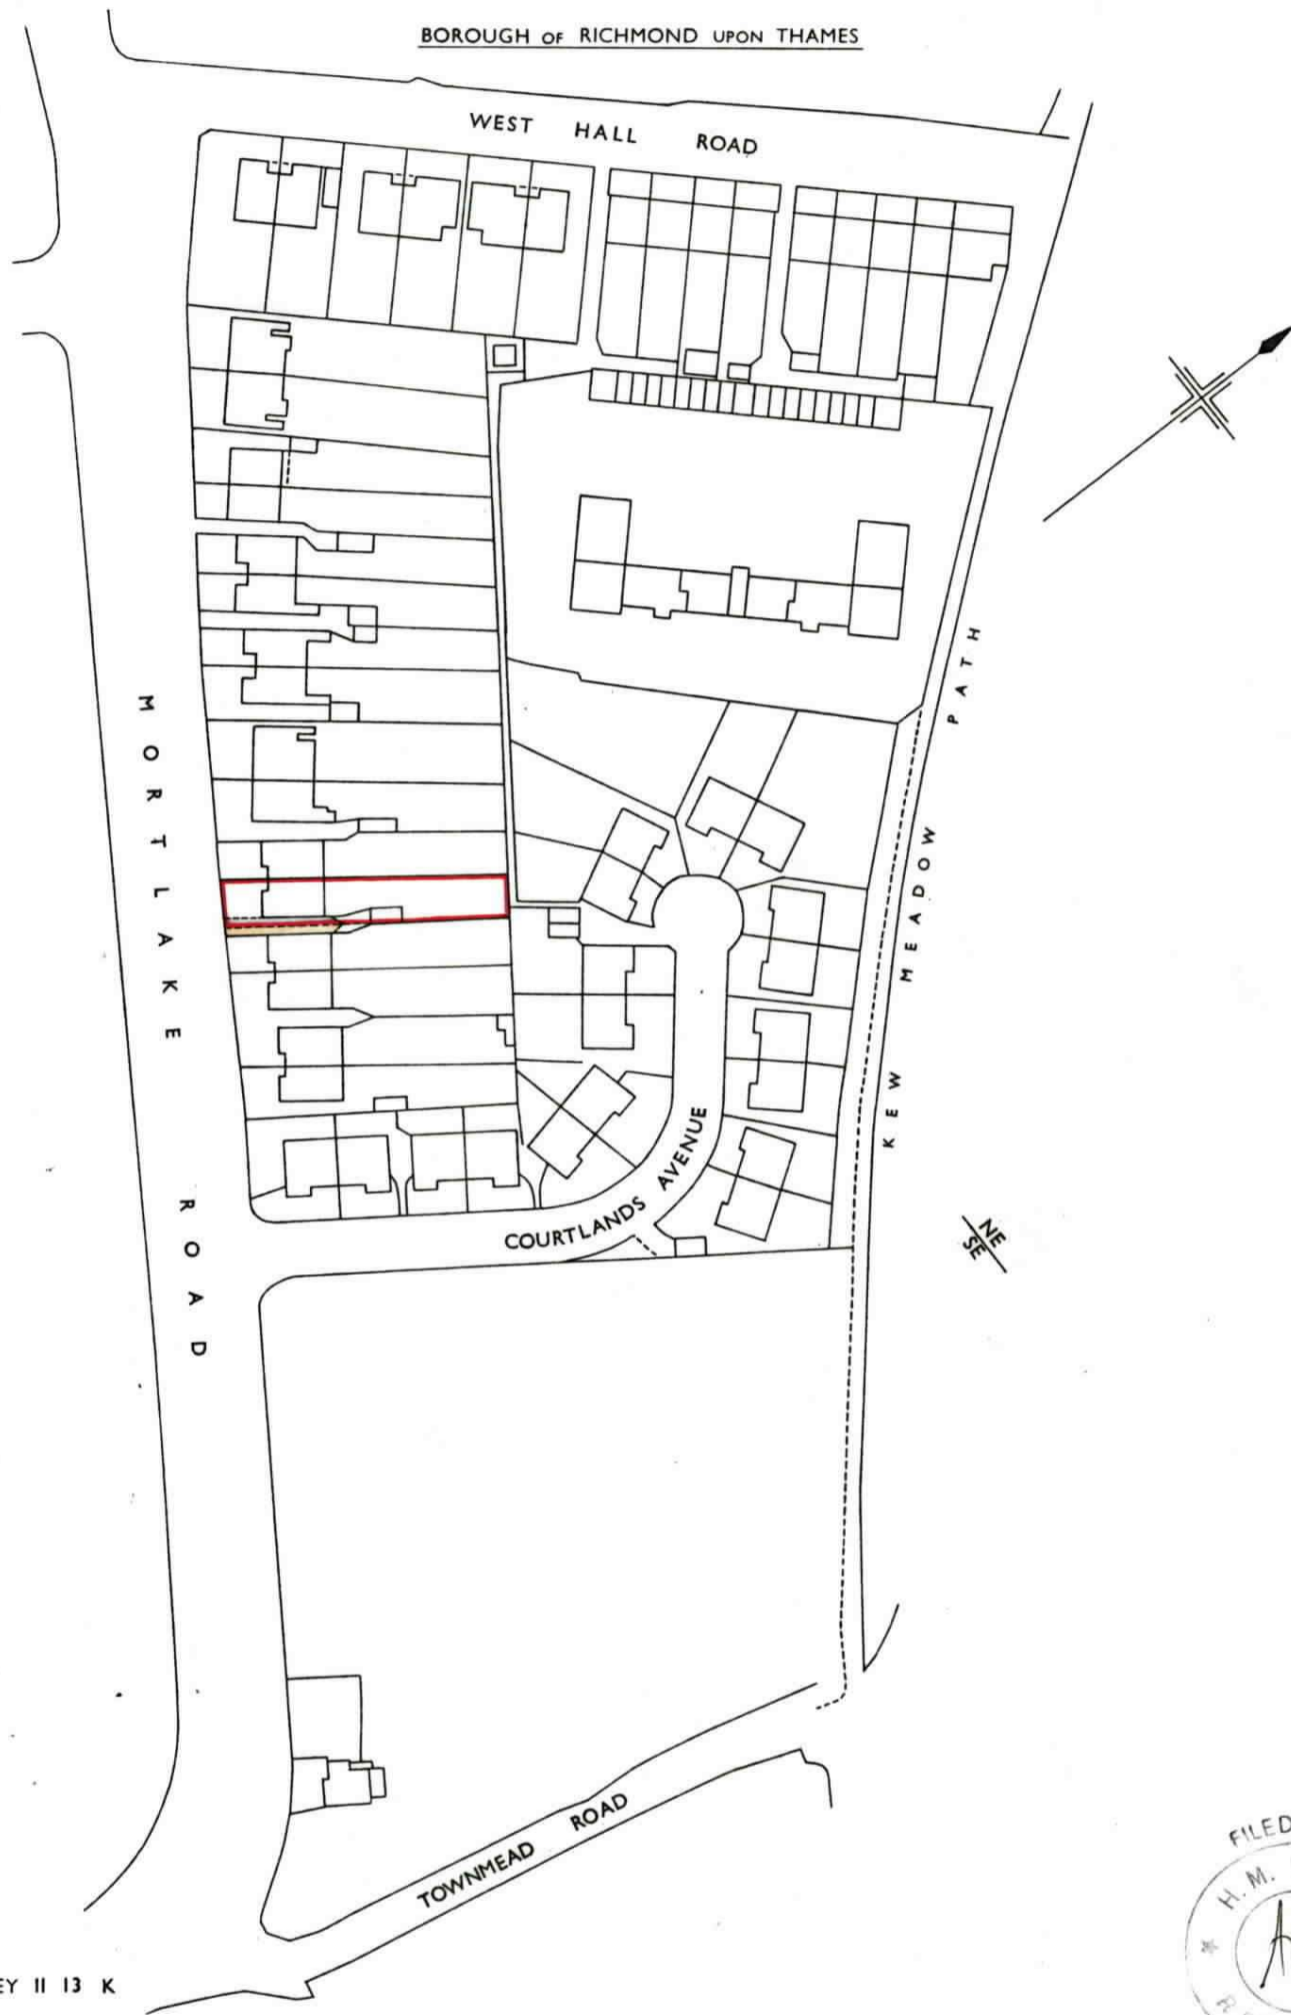

H. M. LAND REGISTRY

NATIONAL GRID PLAN
GREATER LONDON

TQ 1976

SECTION M

Scale 1/1250

BOROUGH OF RICHMOND UPON THAMES

Old Reference SUREY II 13 K

© Crown Copyright 1966

TITLE No. P31043

This is a copy of the title plan on 12 SEP 2024 at 14:44:25. This copy does not take account of any application made after that time even if still pending in HM Land Registry when this copy was issued.

This copy is not an 'Official Copy' of the title plan. An official copy of the title plan is admissible in evidence in a court to the same extent as the original. A person is entitled to be indemnified by the registrar if he or she suffers loss by reason of a mistake in an official copy. If you want to obtain an official copy, the HM Land Registry web site explains how to do this.

HM Land Registry endeavours to maintain high quality and scale accuracy of title plan images. The quality and accuracy of any print will depend on your printer, your computer and its print settings. This title plan shows the general position, not the exact line, of the boundaries. It may be subject to distortions in scale. Measurements scaled from this plan may not match measurements between the same points on the ground.