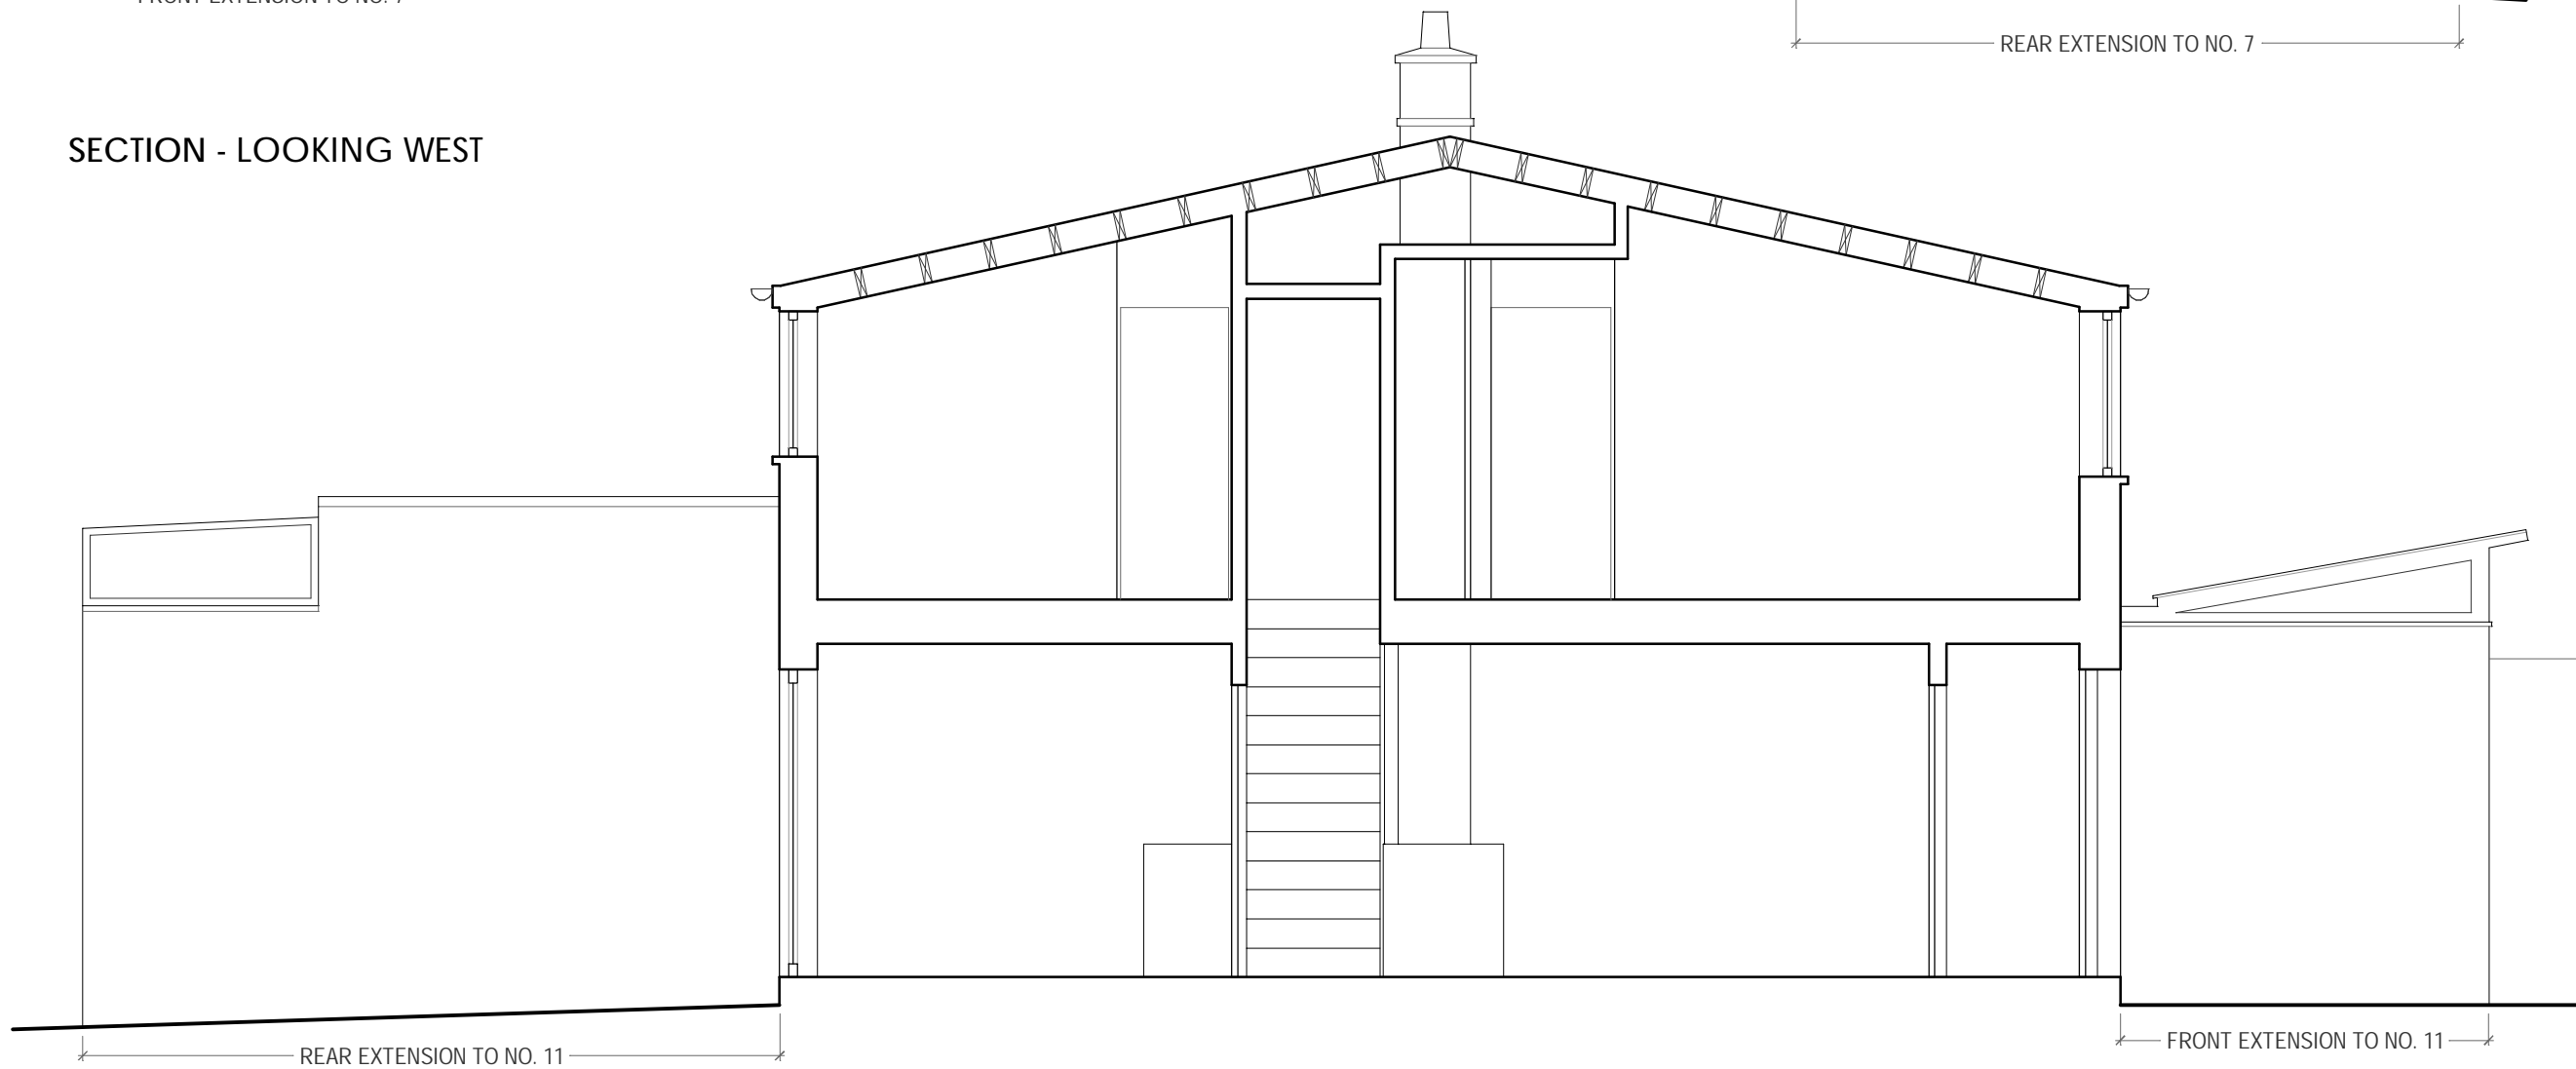

SECTION - LOOKING WEST

SECTION - LOOKING WEST

FITKOV NORRIS DESIGN LTD	
5 ROMAN CLOSE	LONDON W3 8HE
tel: 020 8993 0230	mob: 07720 388977
email: fitkov.norris@gmail.com	
JOB TITLE	
9 CAMBRIDGE ROAD	
RICHMOND	
DRAWING TITLE	
CROSS SECTIONS - AS EXISTING	
SCALE @ A3	DATE
1:50	AUG 2024
DWG	REV
24/B/07	-