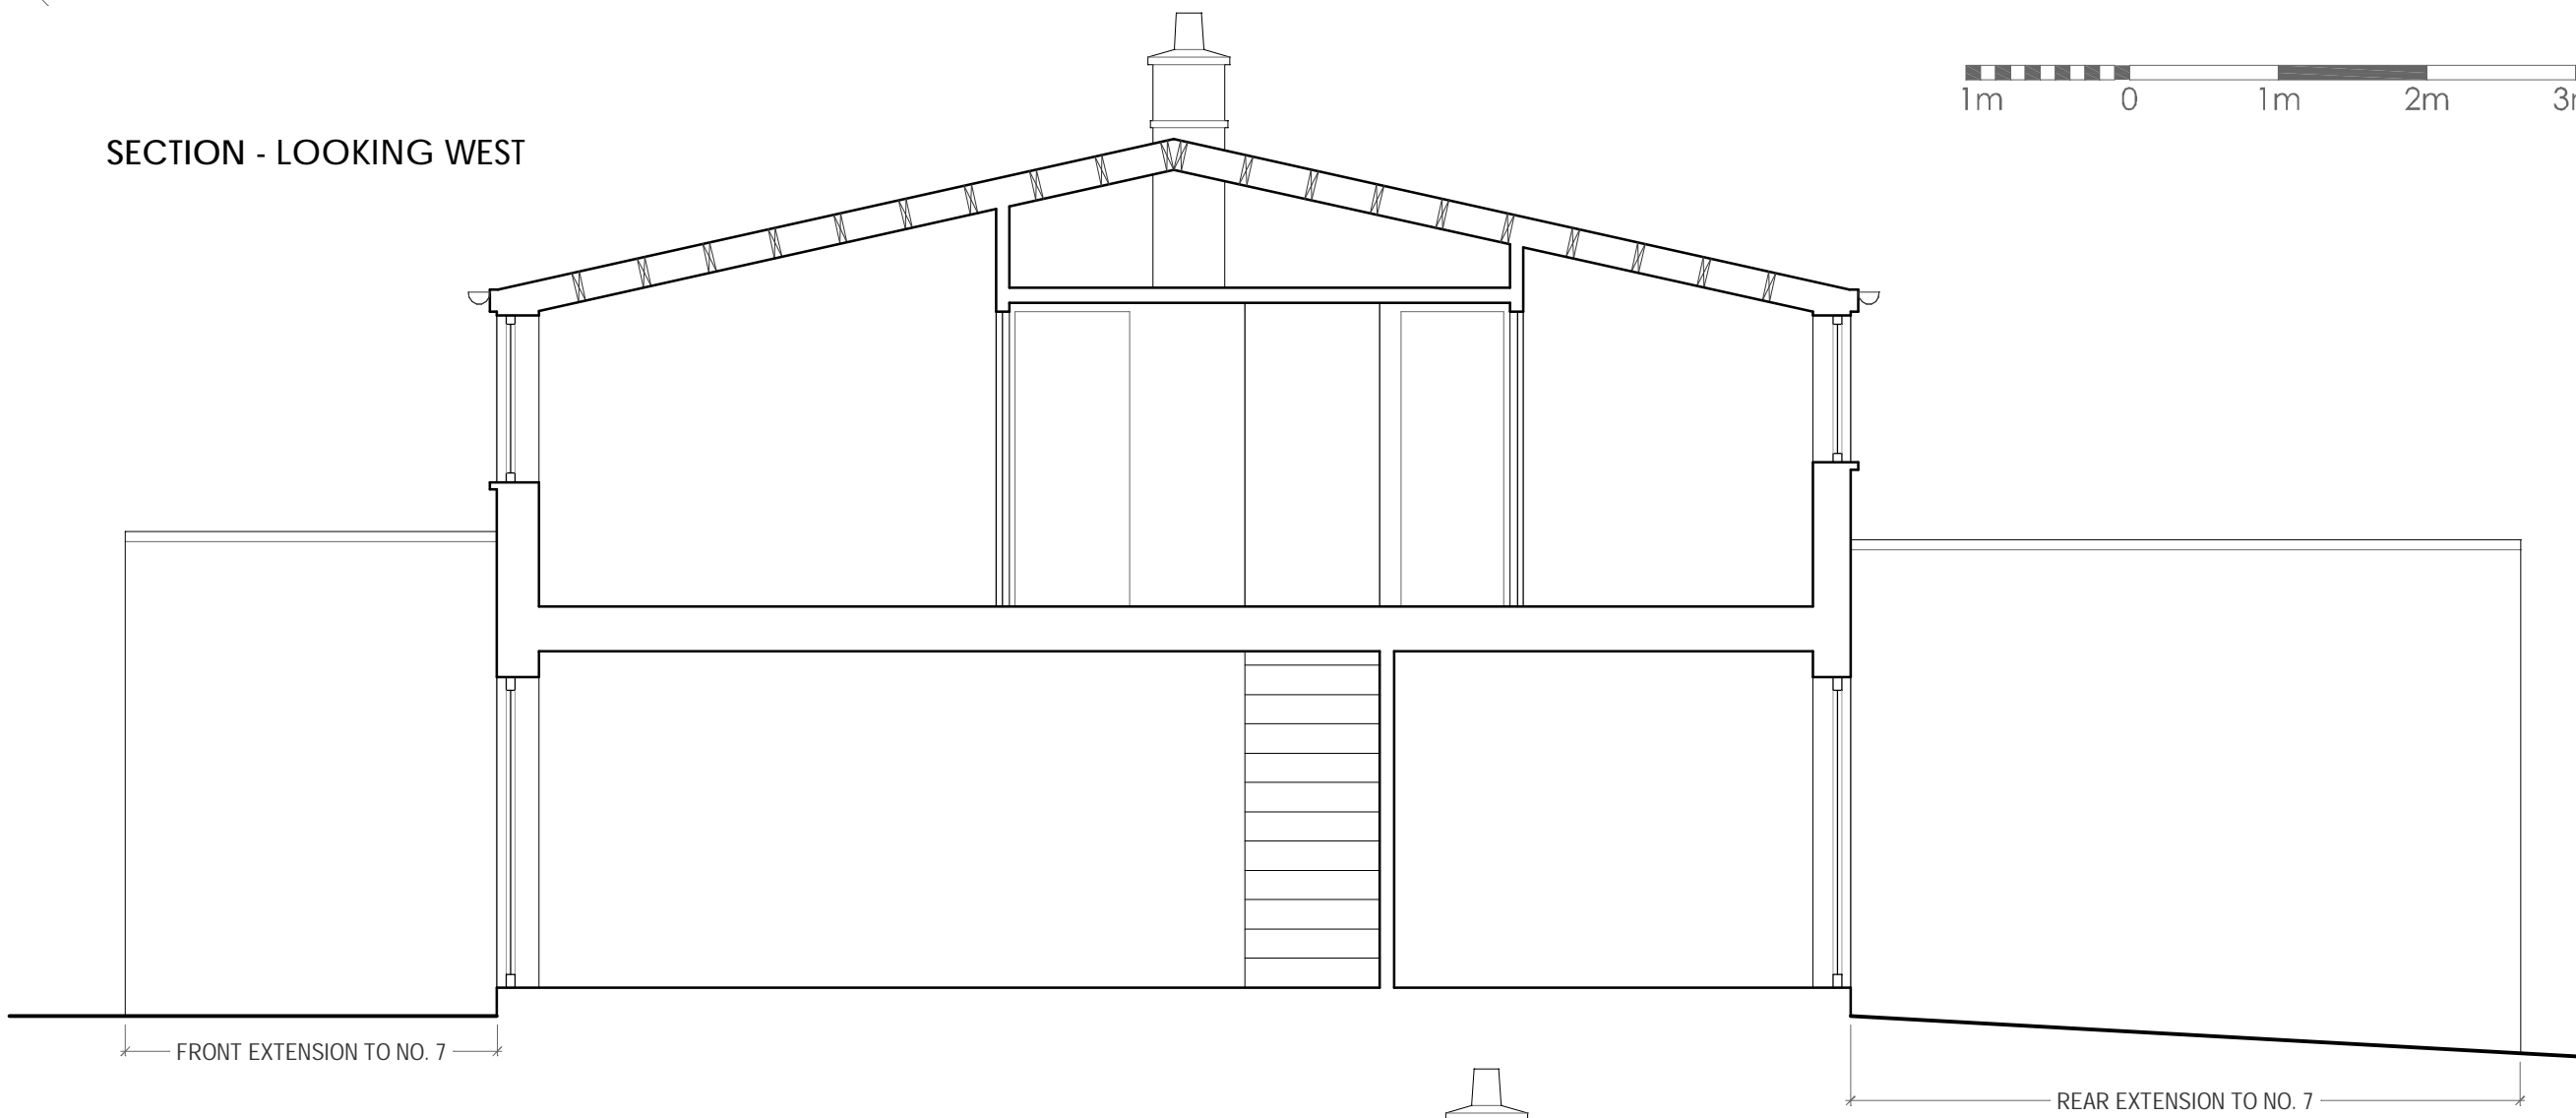

SECTION - LOOKING WEST

SECTION - LOOKING WEST

FITKOV NORRIS DESIGN LTD	
5 ROMAN CLOSE	LONDON W3 8HE
tel: 020 8993 0230	mob: 07720 388977
email: fitkov.norris@gmail.com	
JOB TITLE	
9 CAMBRIDGE ROAD	
RICHMOND	
DRAWING TITLE	
CROSS SECTIONS - AS EXISTING	
SCALE @ A3	DATE
1:50	AUG 2024
DWG	REV
24/B/07	-