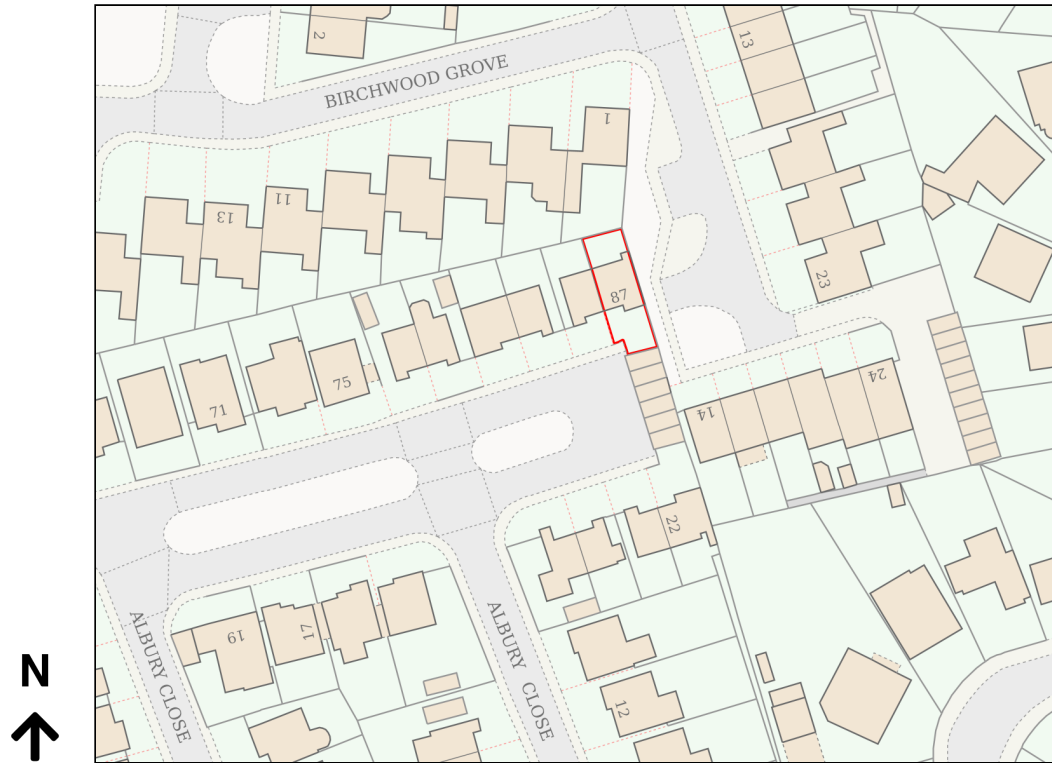

Location Plan

Site Address: 87, Albury Close, Hampton, TW12 3BB

Date Produced: 16-Sep-2024

Scale: 1:1250 @A4

Planning Portal Reference: PP-13407125v1