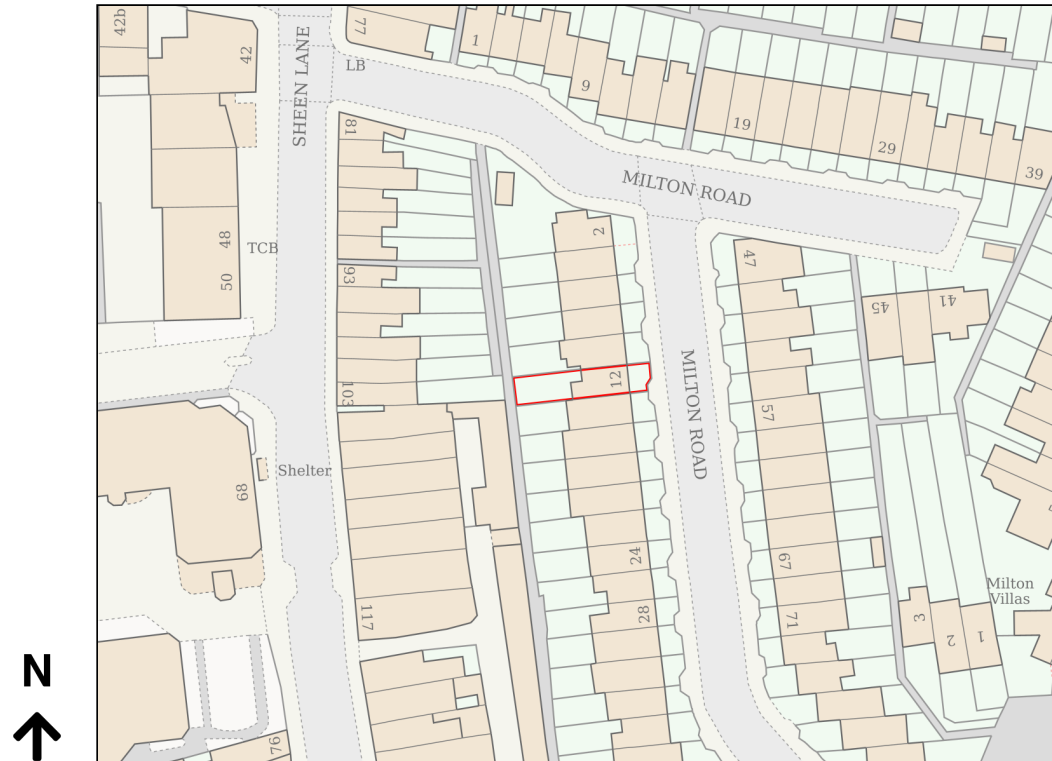

Location Plan

Site Address: 12, Milton Road, East Sheen, London, SW14 8JR

Date Produced: 18-Sep-2024

Scale: 1:1250 @A4

Planning Portal Reference: PP-13418473v1