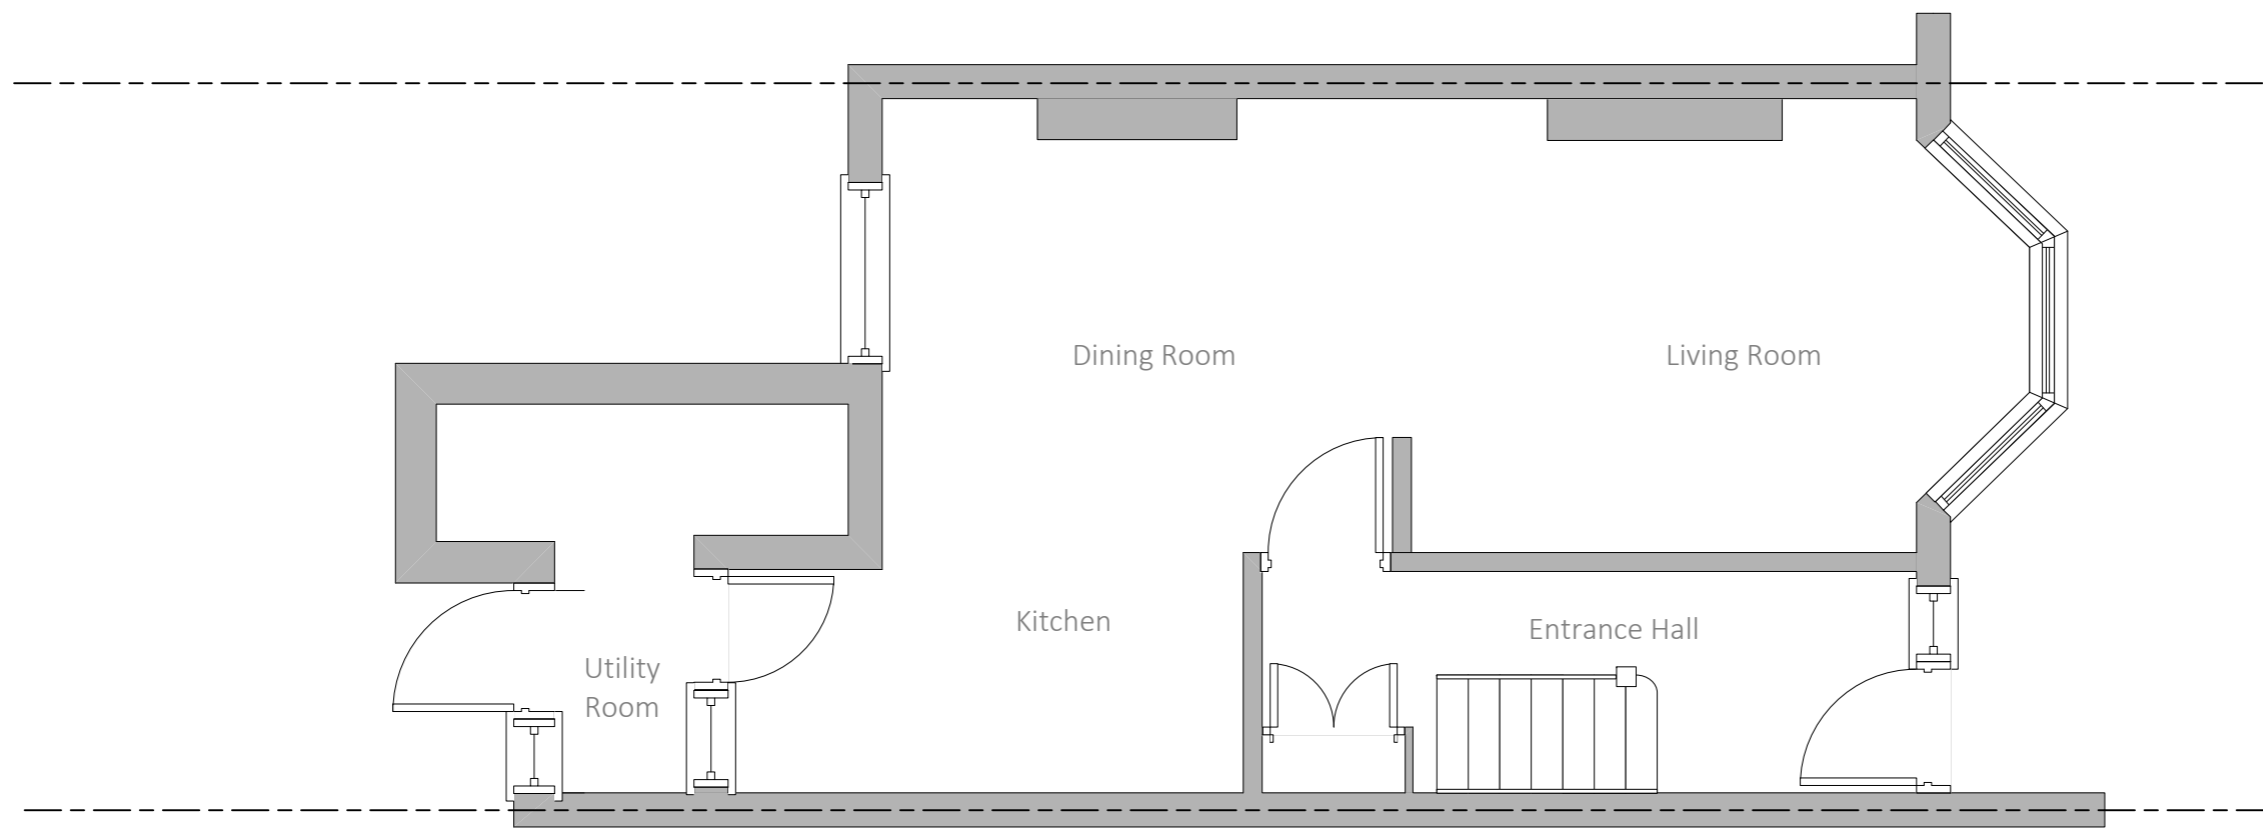

The Garden Studio
13 Creswick Road
London W3 9HG

12 Milton Road
East Sheen
London SW14 8JR

Project No.	SC/467
Scale	1:50 @ A3
Drawn by	SAC
Checked	

Revision	Description

Drawing Title

Existing Ground Floor Plan

Drawing No.

E104