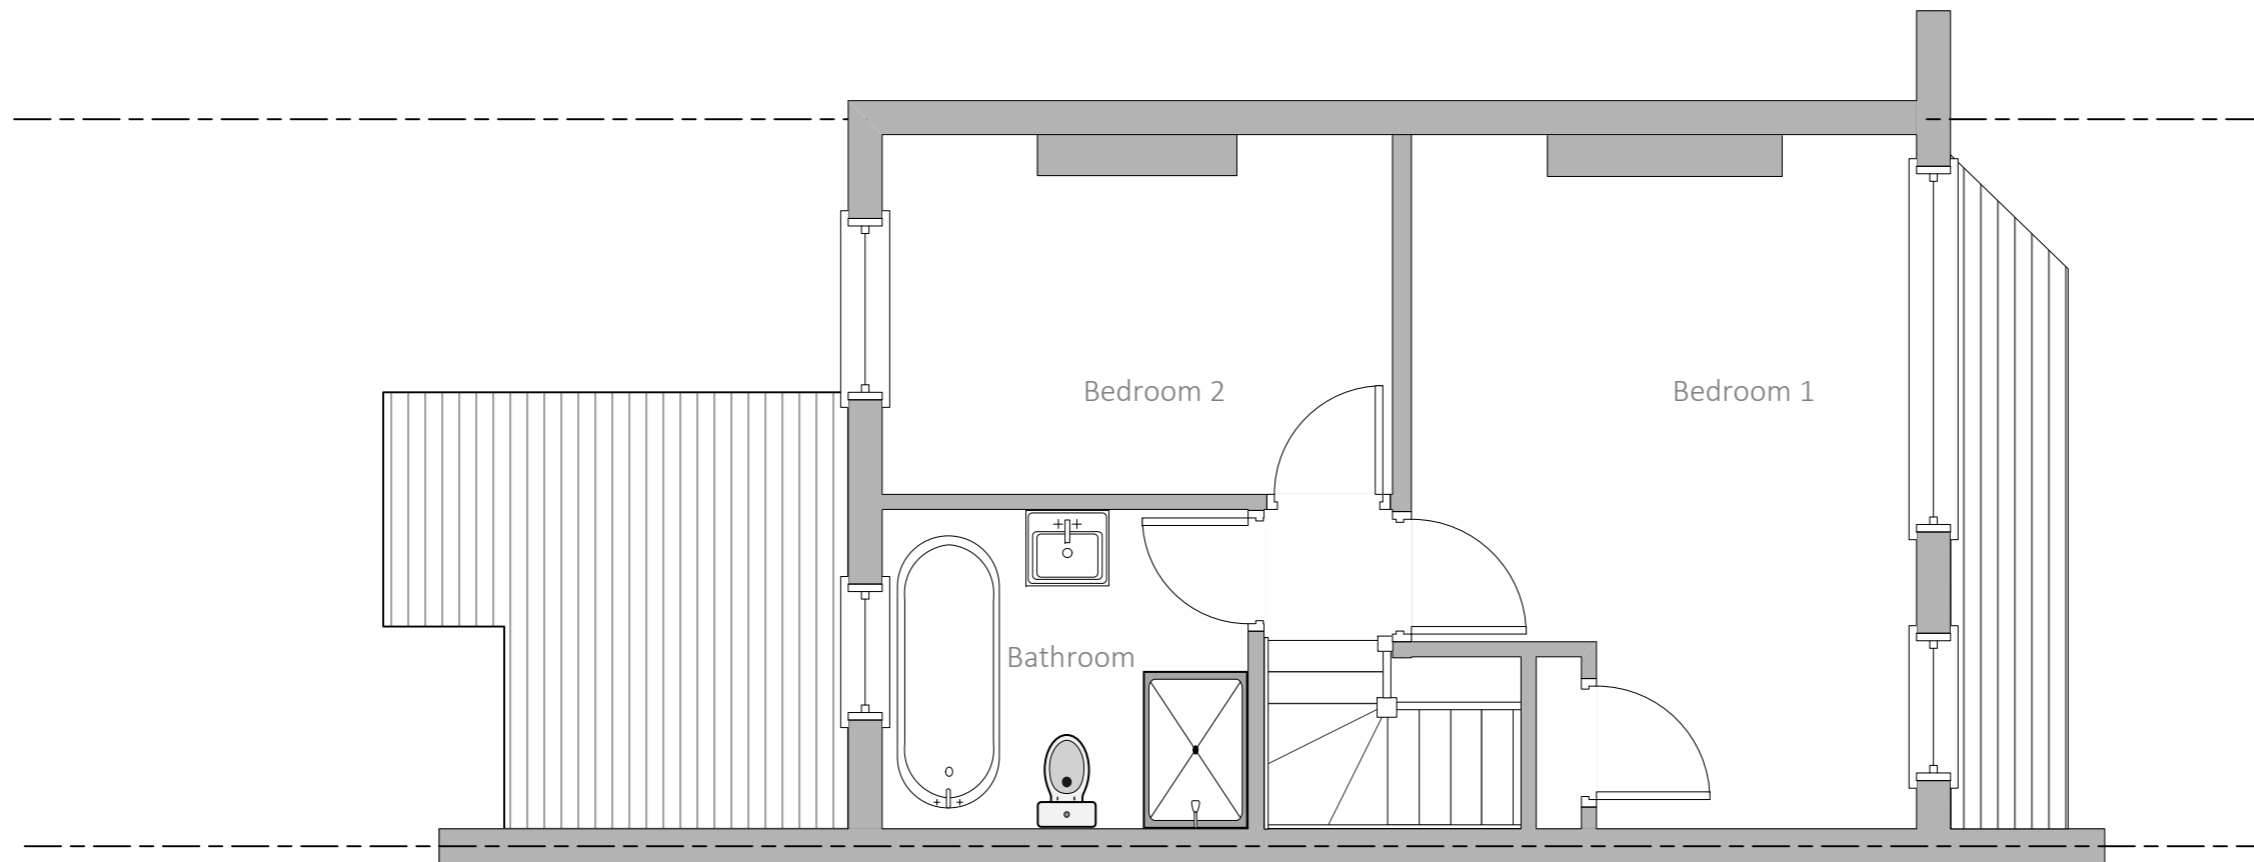

The Garden Studio
13 Creswick Road
London W3 9HG

12 Milton Road
East Sheen
London SW14 8JR

Project No.	SC/467
Scale	1:50 @ A3
Drawn by	SAC
Checked	

Revision	Description

Drawing Title
Existing First Floor Plan

Drawing No.

E105