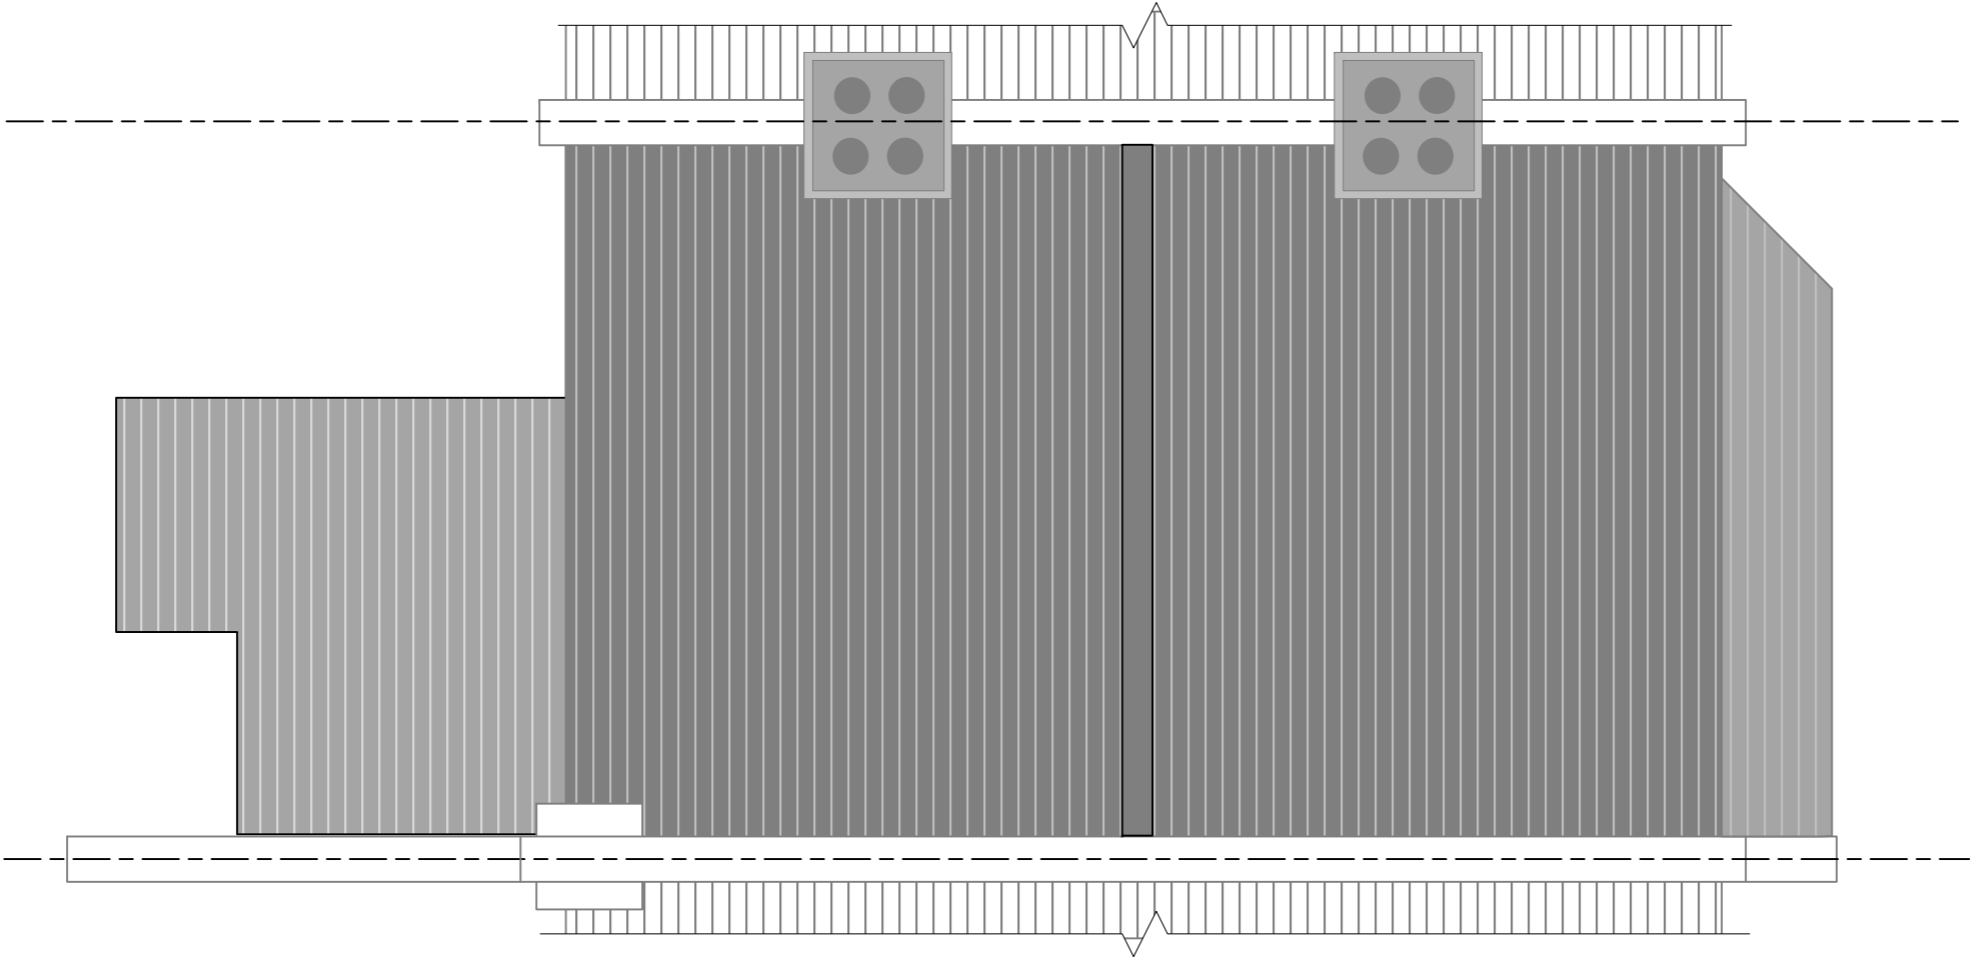

The Garden Studio
13 Creswick Road
London W3 9HG

12 Milton Road
East Sheen
London SW14 8JR

Project No.	SC/467
Scale	1:50 @ A3
Drawn by	SAC
Checked	

Revision	Description

Drawing Title
Existing Roof Plan

Drawing No.