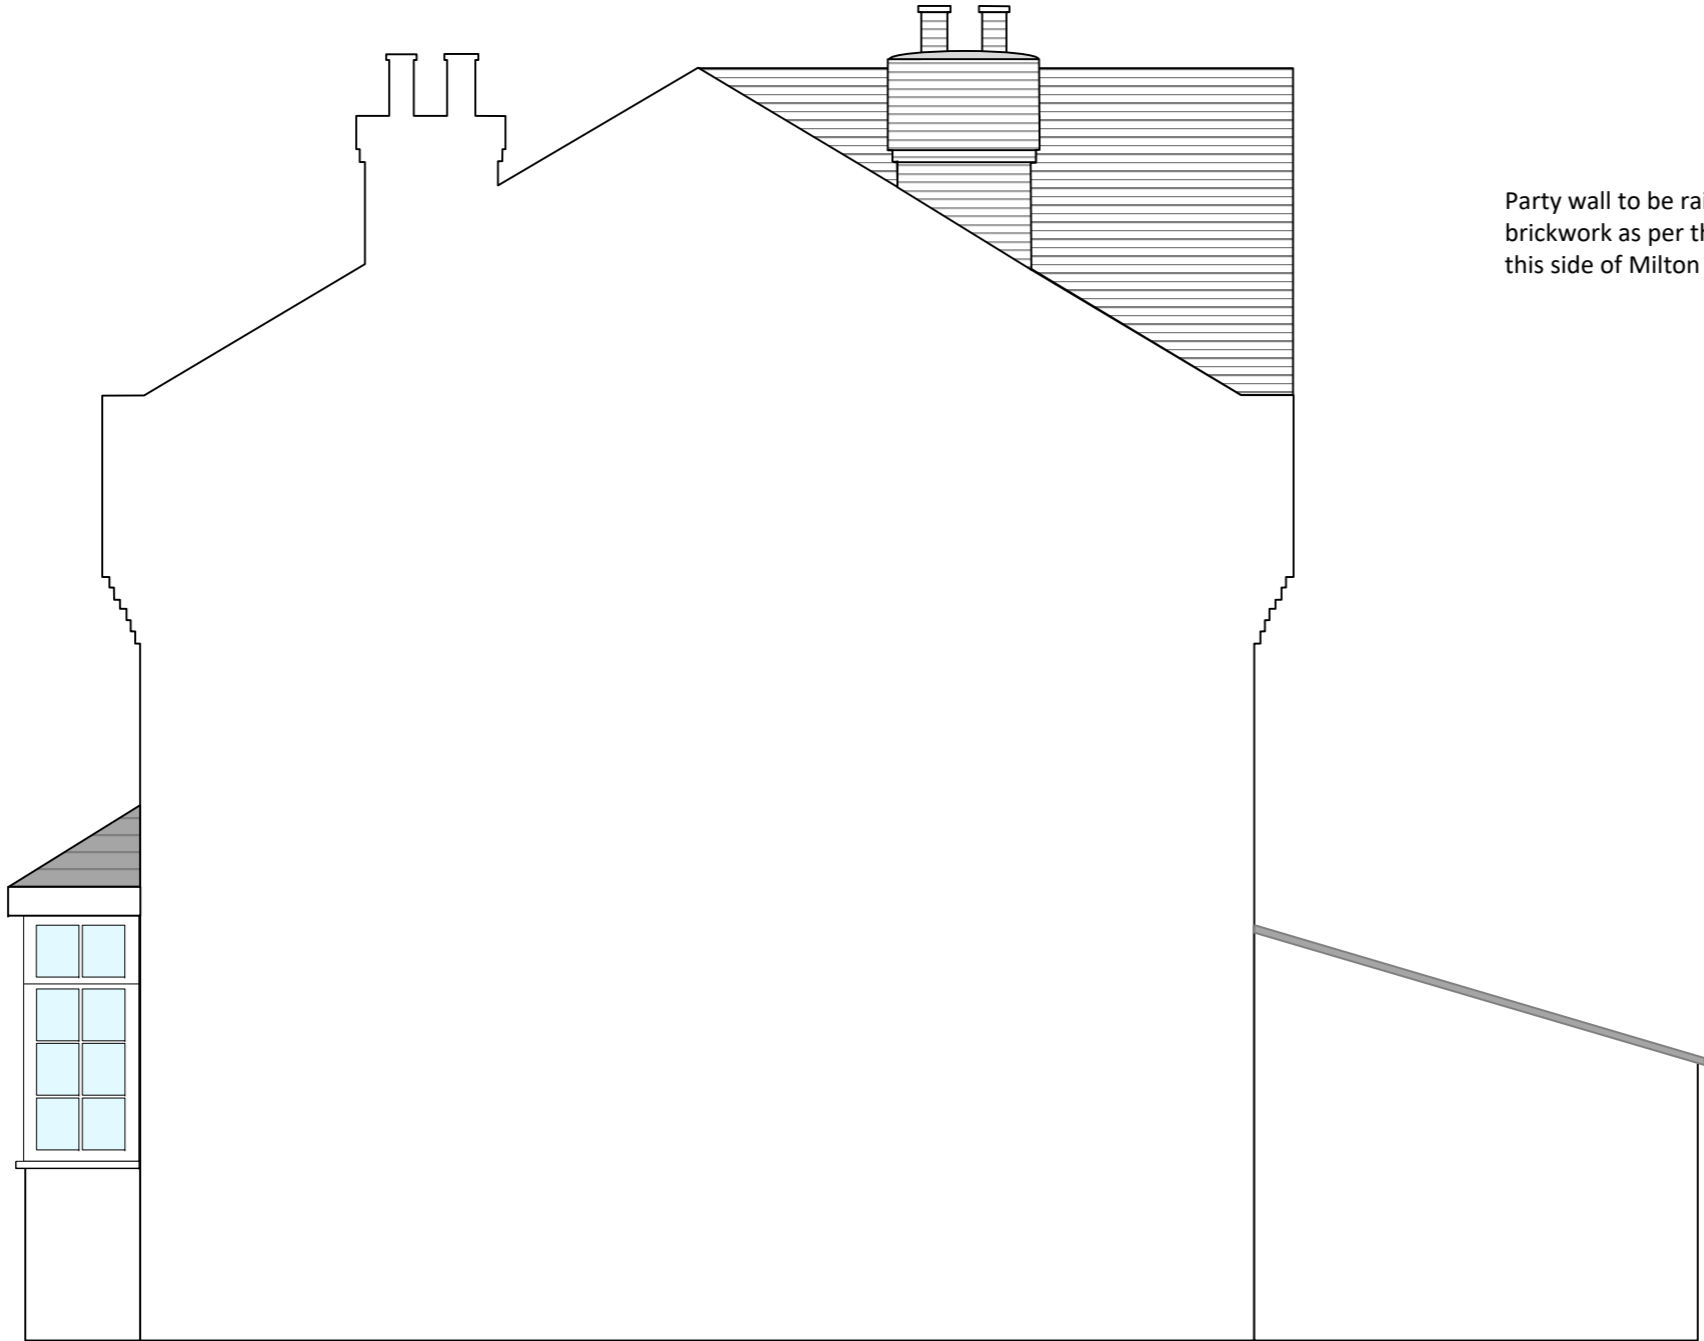

The Garden Studio
13 Creswick Road
London W3 9HG

Party wall to be raised in matching
brickwork as per the other dormers on
this side of Milton Road.

12 Milton Road
East Sheen
London SW14 8JR

Project No.	SC/467
Scale	1:50 @ A3
Drawn by	SAC
Checked	

Revision	Description

Drawing Title
Proposed Side Elevation

Drawing No.

E109